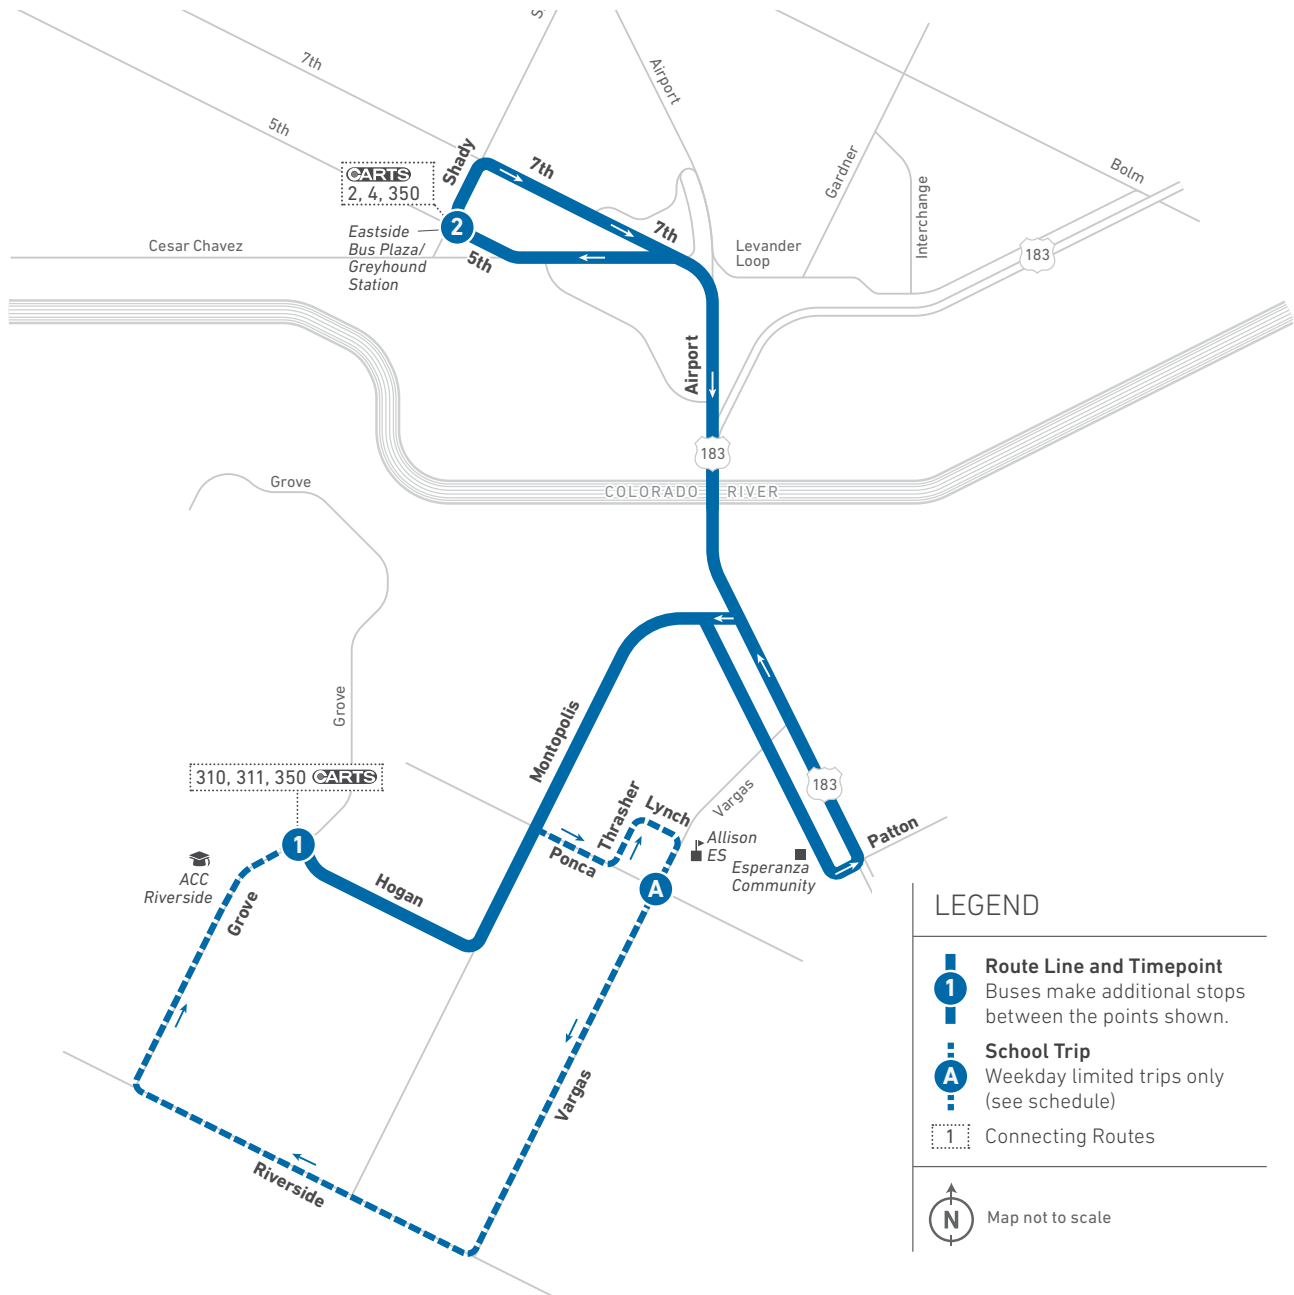

217

Montopolis Feeder

LOCAL

Scan the QR code to see an online version of this route map.

DESTINATIONS

- ACC Riverside
- Allison Elementary School
- Esperanza Community
- Eastside Bus Plaza
- Greyhound Station

NOTES

School trips only operate during the school year and are suspended during summer vacation. (See schedule)

217 WEEKDAYS/NORTHBOUND

217 WEEKDAYS/SOUTHBOUND

Hogan at Community 1	Eastside Bus Plaza (Bay H) 2	To Route/Garage	Eastside Bus Plaza (Bay H) 2	Allison Elementary A	Hogan at Community 1	To Route/Garage
4:47	5:00		5:05	—	5:15	
5:17	5:30		5:35	—	5:45	
5:47	6:00		6:05	—	6:15	
6:17	6:30		6:35	—	6:45	
6:47	7:00		7:05	—	7:15	
7:17	7:30		7:35	—	7:45	
7:47	8:00		8:05	—	8:15	
8:17	8:30		8:35	—	8:45	
8:47	9:00		9:05	—	9:15	
9:17	9:30		9:35	—	9:45	
9:47	10:00		10:05	—	10:15	
10:17	10:30		10:35	—	10:45	
10:47	11:00		11:05	—	11:15	
11:17	11:30		11:35	—	11:45	
11:47	12:00		12:05	—	12:15	
12:17	12:30		12:35	—	12:45	
12:47	1:00		1:05	—	1:15	
1:17	1:30		1:35	—	1:45	
1:47	2:00		2:05	—	2:17	
2:19	2:32		2:35	—	2:47	
2:49	3:02		3:10	3:16	3:26	
3:28	3:41		3:45	—	3:57	
3:59	4:12		4:15	—	4:27	
4:29	4:42		4:45	—	4:57	
4:59	5:12		5:15	—	5:27	
5:29	5:42		5:45	—	5:57	
5:59	6:12		6:15	—	6:27	
6:29	6:42		6:45	—	6:57	
6:59	7:12		7:15	—	7:27	
7:29	7:42		7:45	—	7:57	
7:59	8:12		8:15	—	8:25	
8:28	8:41		8:45	—	8:55	
8:58	9:10		9:15	—	9:25	
9:28	9:40		9:45	—	9:55	
9:58	10:10		10:15	—	10:25	
10:28	10:40		10:45	—	10:55	
10:58	11:10		11:15	—	11:25	
11:28	11:40		11:45	—	11:55	
11:58	12:10		12:15	—	12:25	