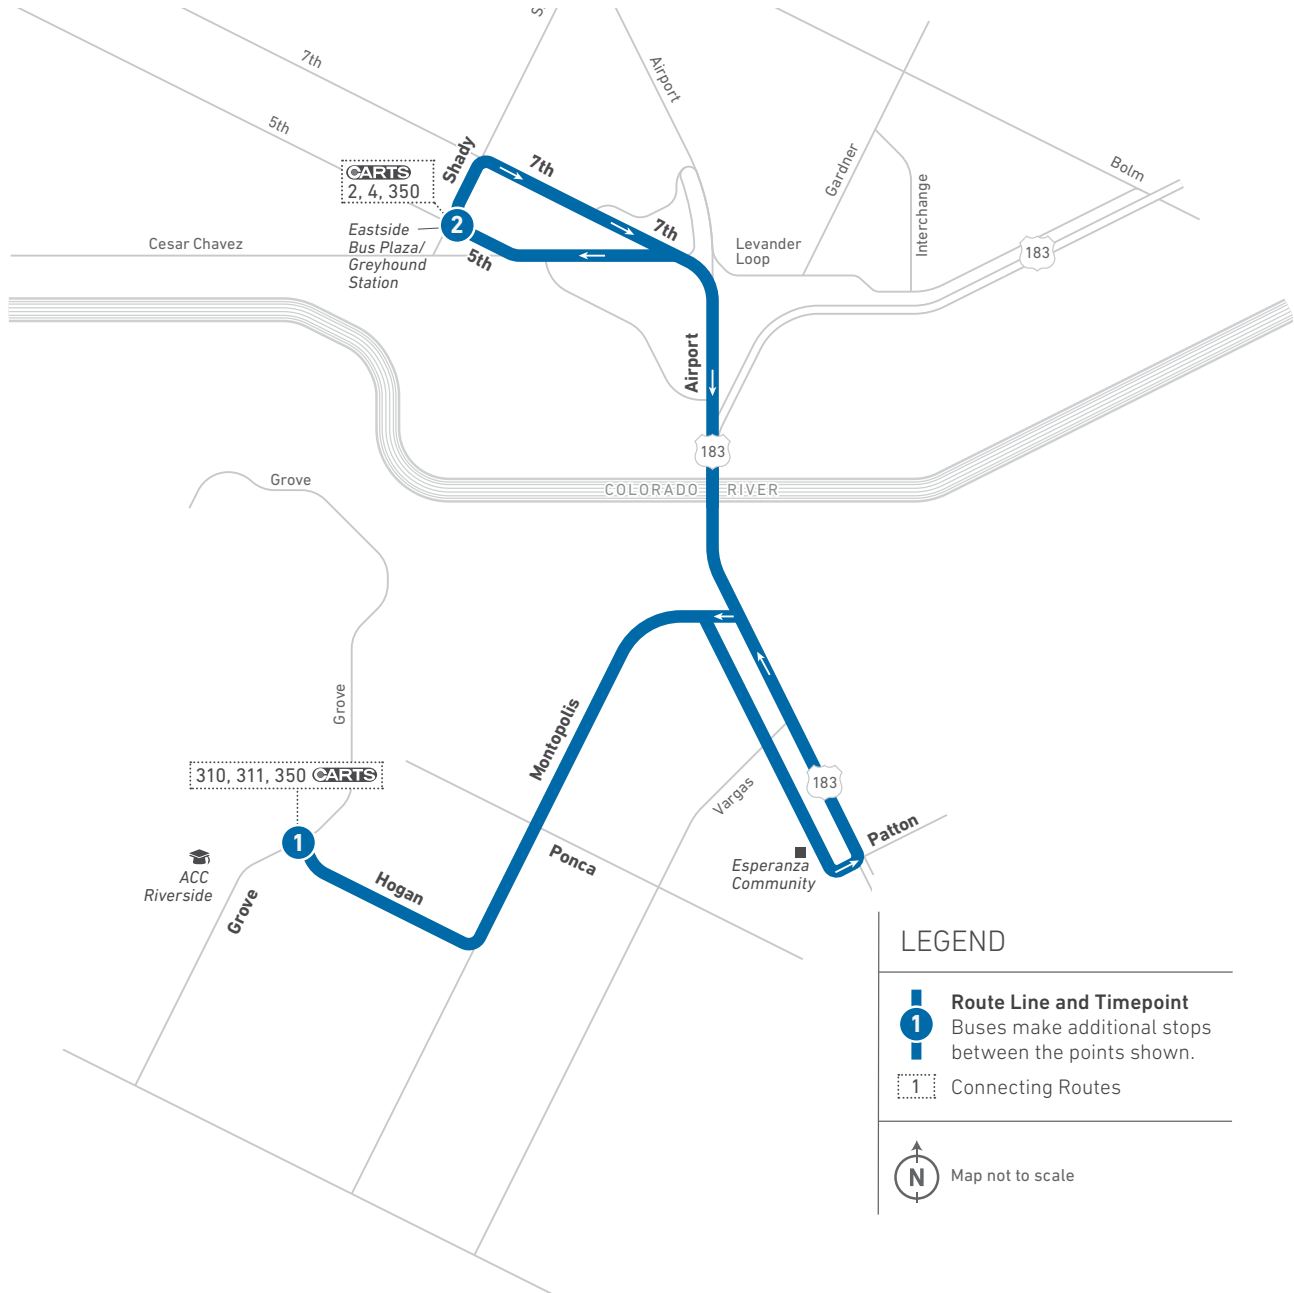

217

Montopolis Feeder

LOCAL

Scan the QR code to see an online version of this route map.

DESTINATIONS

- ACC Riverside
- Esperanza Community
- Eastside Bus Plaza
- Greyhound Station

NOTES

School trips only operate during the school year and are suspended during summer vacation. (See schedule)

217 WEEKDAYS/NORTHBOUND

217 WEEKDAYS/SOUTHBOUND

Hogan at Community 1	Eastside Bus Plaza 2	To Route/Garage	Eastside Bus Plaza 2	Hogan at Community 1	To Route/Garage
4:47	5:00		5:05	5:15	
5:17	5:30		5:35	5:45	
5:47	6:00		6:05	6:15	
6:17	6:30		6:35	6:45	
6:47	7:00		7:05	7:15	
7:17	7:30		7:35	7:45	
7:47	8:00		8:05	8:15	
8:17	8:30		8:35	8:45	
8:47	9:00		9:05	9:15	
9:17	9:30		9:35	9:45	
9:47	10:00		10:05	10:15	
10:17	10:30		10:35	10:45	
10:47	11:00		11:05	11:15	
11:17	11:30		11:35	11:45	
11:47	12:00		12:05	12:15	
12:17	12:30		12:35	12:45	
12:47	1:00		1:05	1:15	
1:17	1:30		1:35	1:45	
1:47	2:00		2:05	2:17	
2:19	2:32		2:35	2:47	
2:49	3:02		3:10	3:22	
3:28	3:41		3:45	3:57	
3:59	4:12		4:15	4:27	
4:29	4:42		4:45	4:57	
4:59	5:12		5:15	5:27	
5:29	5:42		5:45	5:57	
5:59	6:12		6:15	6:27	
6:29	6:42		6:45	6:57	
6:59	7:12		7:15	7:27	
7:29	7:42		7:45	7:57	
7:59	8:12		8:15	8:25	
8:28	8:41		8:45	8:55	
8:58	9:10		9:15	9:25	
9:28	9:40		9:45	9:55	
9:58	10:10		10:15	10:25	
10:28	10:40		10:45	10:55	
10:58	11:10		11:15	11:25	
11:28	11:40		11:45	11:55	
11:58	12:10		12:15	12:25	G