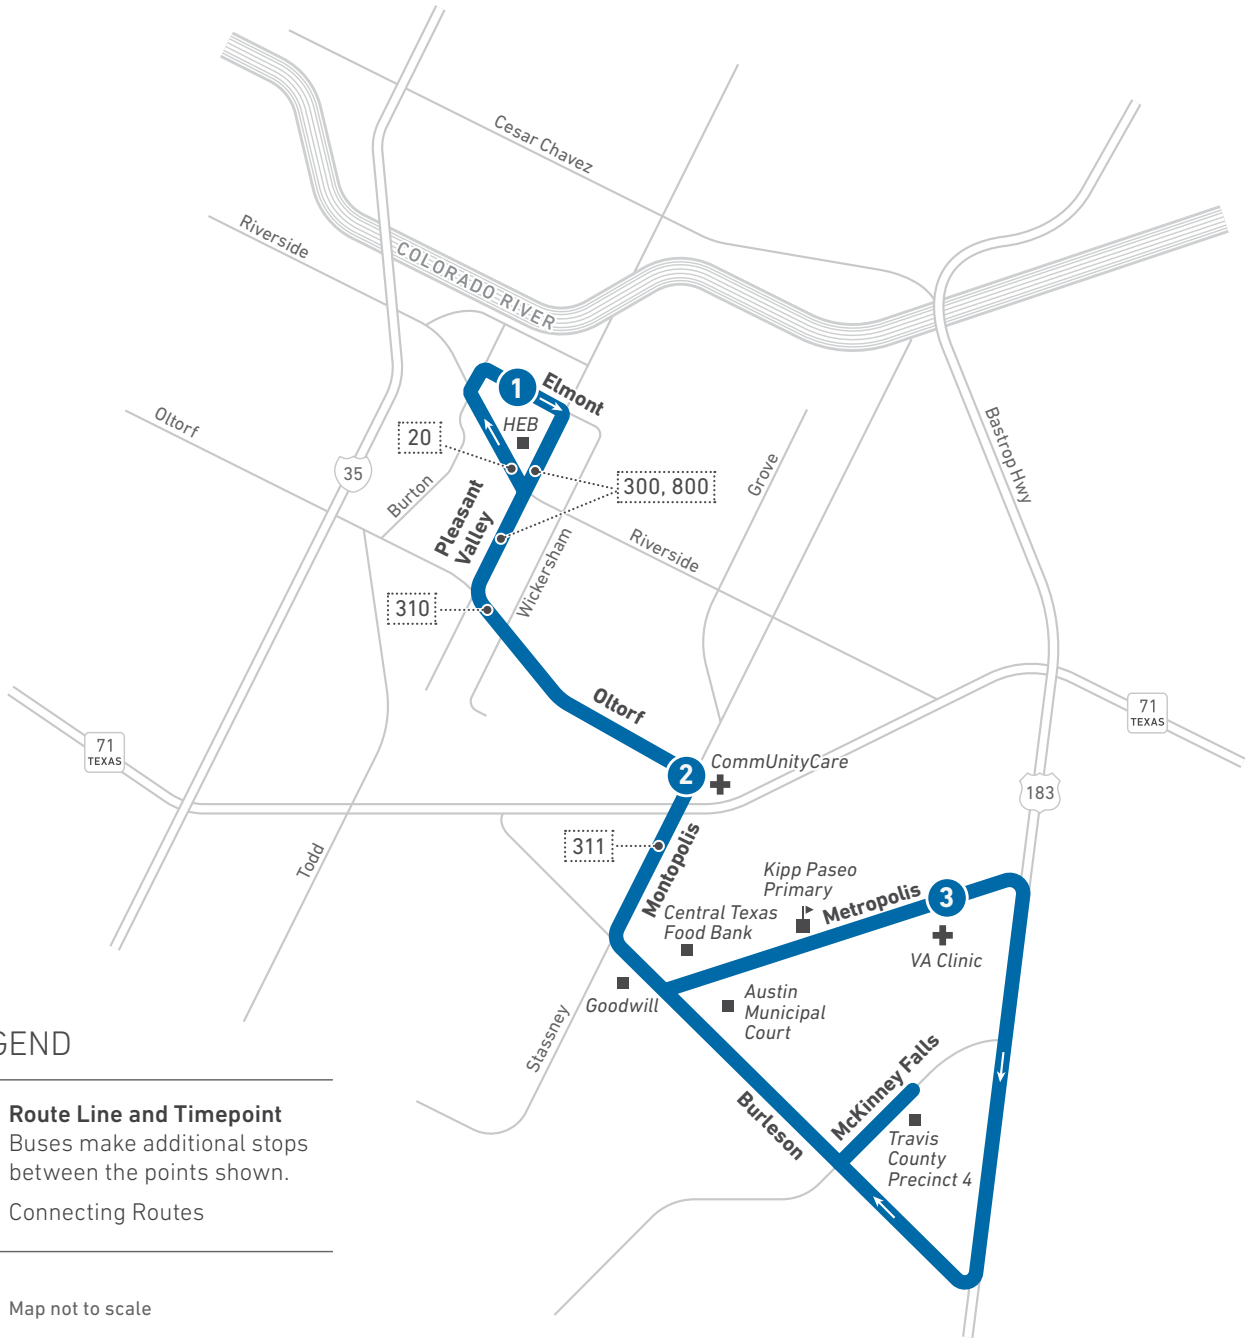

## VA Clinic

LOCAL

### LEGEND

- 1** Route Line and Timepoint  
Buses make additional stops between the points shown.
- 1** Connecting Routes

Scan the QR code to see an online version of this route map.

## 228 WEEKDAYS/EASTBOUND

## 228 SATURDAYS/EASTBOUND