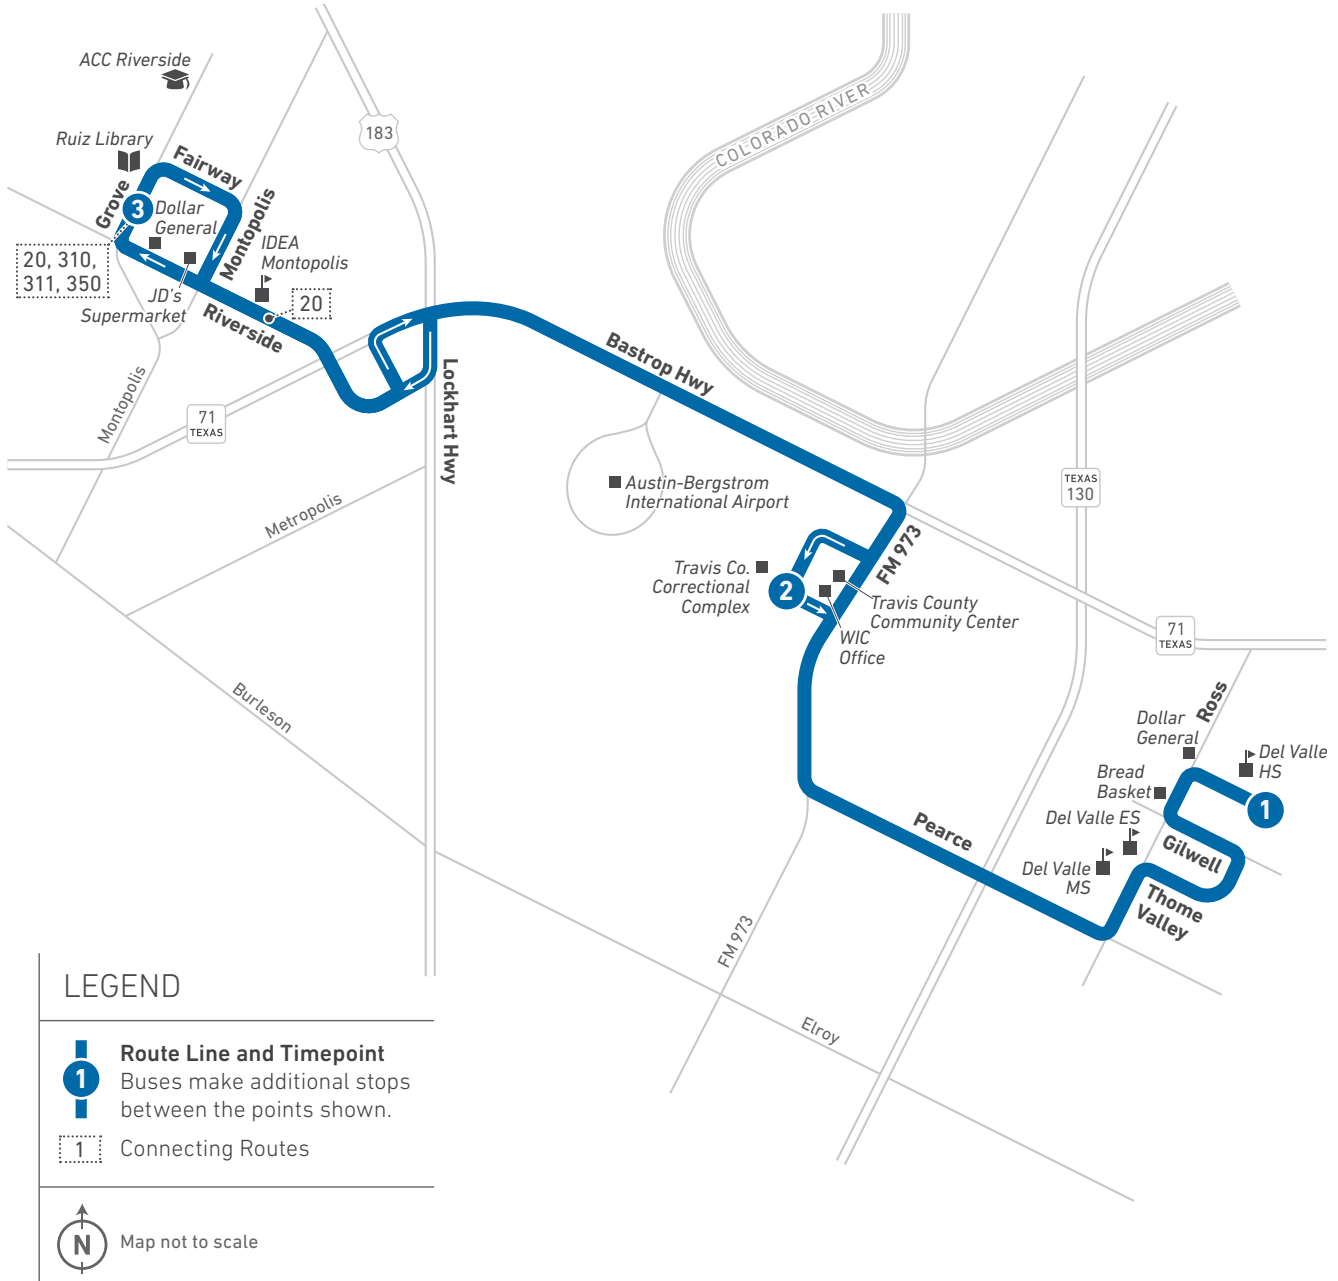

271

Del Valle Feeder

LEGEND

1 Route Line and Timepoint
Buses make additional stops between the points shown.

1 Connecting Routes

N Map not to scale

Scan the QR code to see an online version of this route map.

271 WEEKDAYS / WESTBOUND

271 WEEKDAYS / EASTBOUND

1 Del Valle High School	2 Travis County Correctional Complex	3 Grove at Riverside	To Route/Garage	3 Grove at Riverside	2 Travis County Correctional Complex	1 Del Valle High School	To Route/Garage
5:05	5:23	5:42		5:50	6:09	6:27	
5:35	5:53	6:12		6:20	6:39	6:57	
—	6:15	6:36		6:50	7:10	7:29	
6:05	6:23	6:42		7:30	7:48	8:05	
6:35	6:54	7:14		8:00	8:18	8:35	
—	7:15	7:36		8:30	8:48	9:05	
7:10	7:29	7:49		9:00	9:18	9:35	
7:40	7:59	8:19		9:30	9:48	10:05	
8:10	8:29	8:49		10:00	10:18	10:35	
8:40	8:59	9:19		10:30	10:48	11:05	
—	9:20	9:41	G	11:00	11:18	11:35	
9:10	9:29	9:48		11:30	11:48	12:05	
9:40	9:59	10:18		12:00	12:18	12:35	
10:10	10:29	10:48		12:30	12:48	1:05	
10:40	10:59	11:18		1:00	1:18	1:35	
11:10	11:29	11:48		1:30	1:48	2:05	
11:40	11:59	12:18		2:00	2:18	2:35	
12:10	12:29	12:48		2:30	2:48	3:05	
12:40	12:59	1:18		3:00	3:18	3:35	
1:10	1:29	1:48		3:30	3:50	4:05	
1:40	1:59	2:18		4:00	4:20	4:35	
2:10	2:29	2:48		4:30	4:50	5:05	
2:40	2:59	3:18		5:00	5:17	5:32	
3:10	3:29	3:49		5:30	5:47	6:02	
3:40	3:59	4:19		6:00	6:17	6:32	
4:10	4:29	4:49		6:30	6:47	7:02	
4:40	4:59	5:19		7:00	7:17	7:32	
5:10	5:29	5:49		7:30	7:47	8:02	
5:40	5:59	6:19		8:00	8:17	8:32	
6:10	6:29	6:49		8:30	8:47	9:02	
6:40	6:59	7:19		9:00	9:17	9:32	
7:10	7:29	7:48		9:30	9:47	10:02	
7:40	7:59	8:18		10:00	10:17	10:32	
8:10	8:29	8:48		10:30	10:47	11:02	G
8:40	8:59	9:18					
9:10	9:29	9:48					
9:40	9:59	10:18					
10:10	10:29	10:48	G				
10:40	10:59	11:18	G				