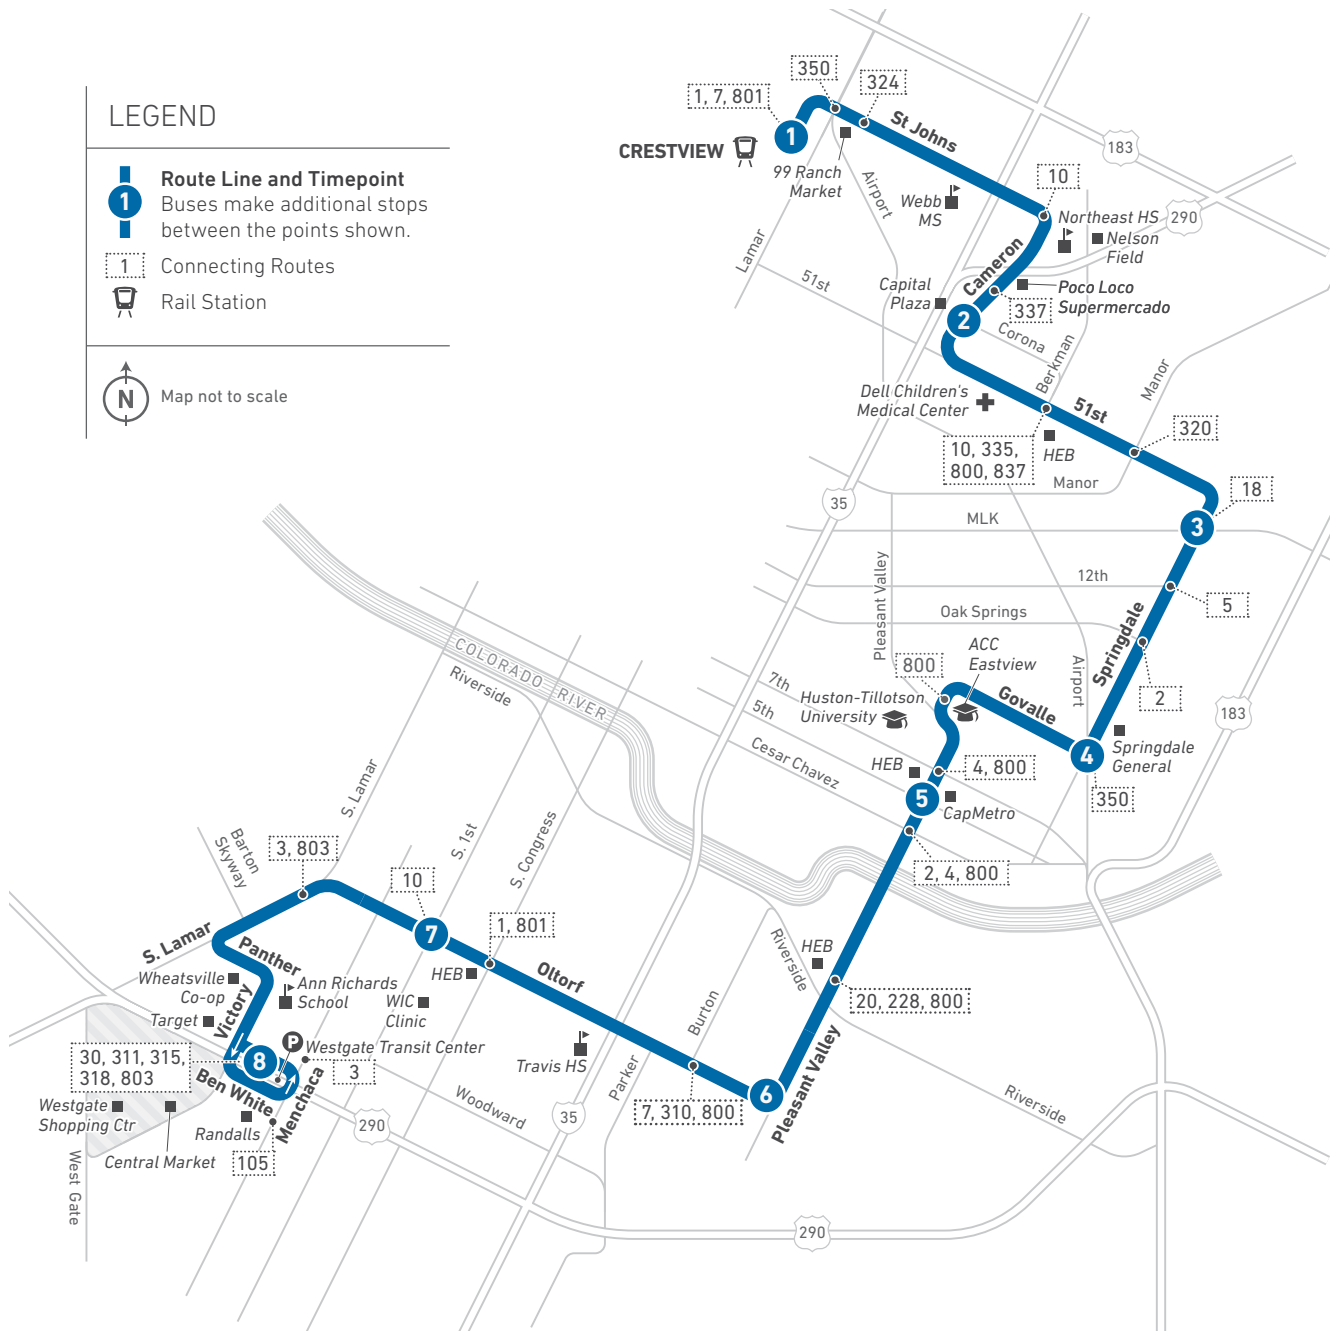

### LEGEND

**1** Route Line and Timepoint  
Buses make additional stops between the points shown.

**1** Connecting Routes

Rail Station

Map not to scale

Scan the QR code to see an online version of this route map.

### DESTINATIONS

- Crestview Station
- 99 Ranch Market
- Webb Middle School
- Northeast Early College High School
- Nelson Field
- Poco Loco Supermercado
- Capital Plaza
- Dell Children's Medical Center
- Springdale General
- ACC Eastview
- Huston-Tillotson University
- HEB (Mueller, 7th Street, Riverside, S. Congress)
- CapMetro
- Travis High School
- South Austin WIC
- Wheatsville Co-op
- Ann Richards School
- Target
- Westgate Shopping Center
- Central Market
- Randalls
- Westgate Transit Center

### NOTES

Certain trips layover at St. Johns at Lamar before arriving to Crestview Station. These trips are outlined in the schedule with a **dashed box**.

**300 WEEKDAYS/SOUTHBOUND**

**300 WEEKDAYS/NORTHBOUND**

### 300 SUNDAYS/SOUTHBOUND