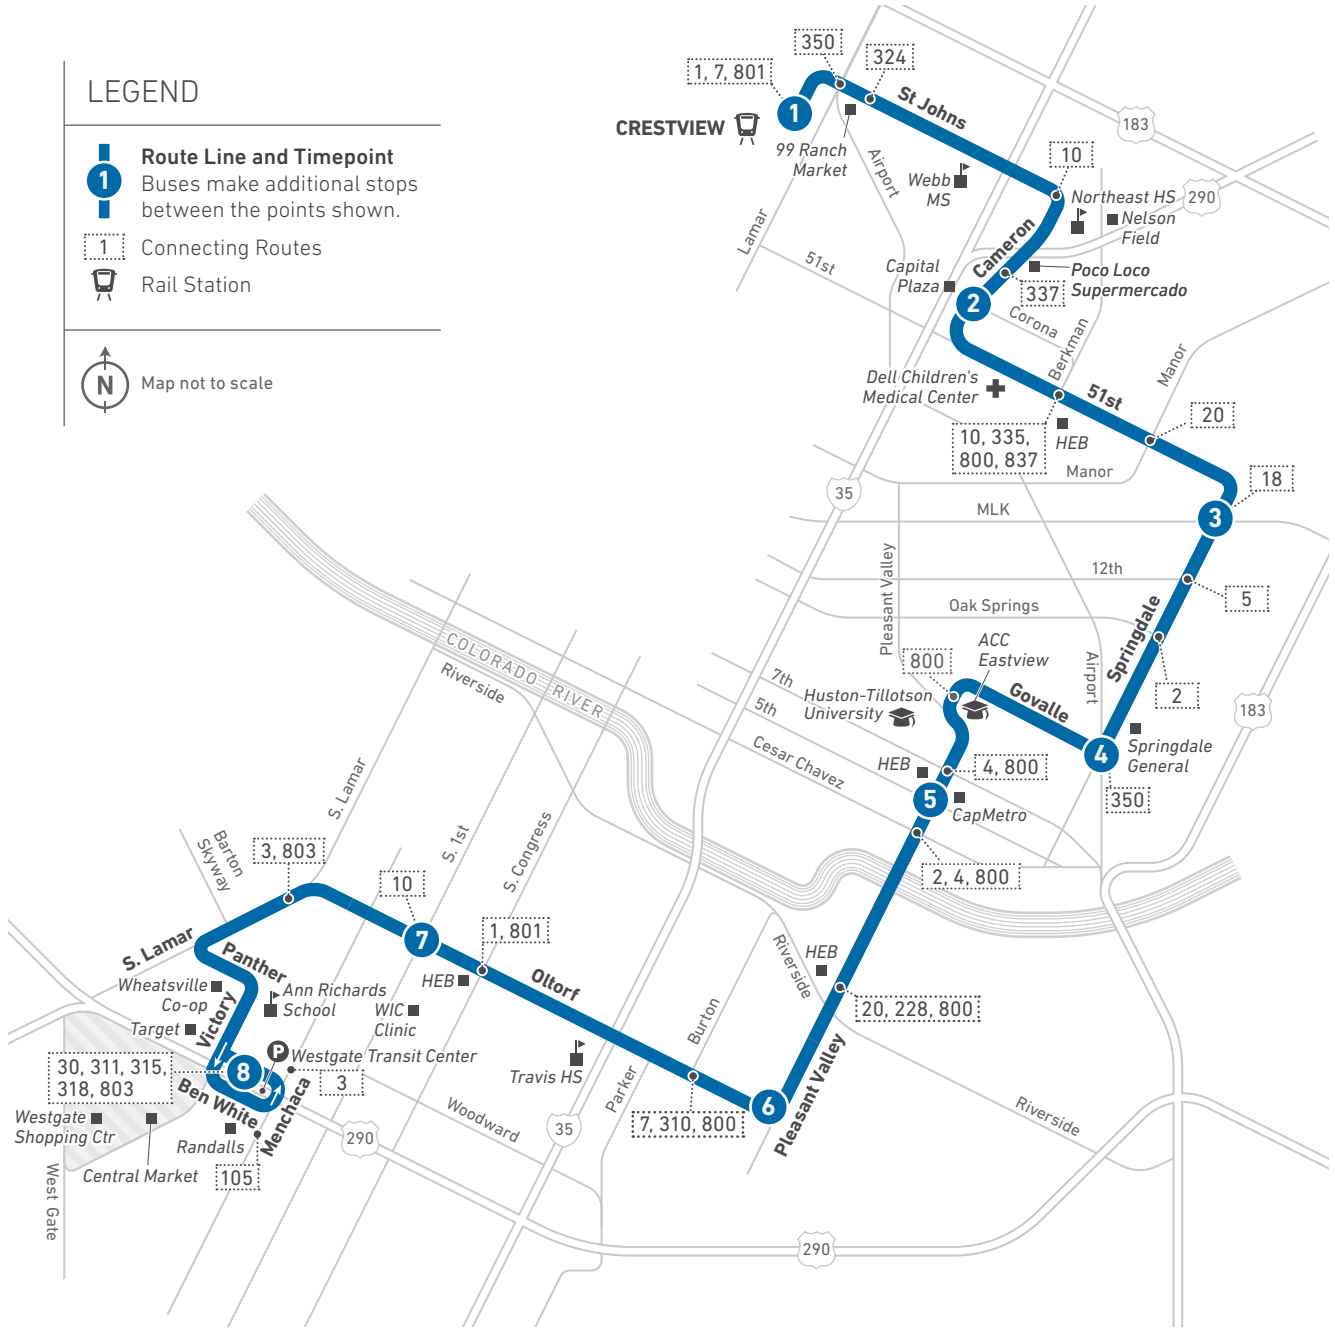

300

Springdale/Oltorf (HIGH-FREQUENCY ROUTE)

LEGEND

1 Route Line and Timepoint
Buses make additional stops between the points shown.

1 Connecting Routes

Rail Station

Map not to scale

Scan the QR code to see an online version of this route map.

DESTINATIONS

- Crestview Station
- 99 Ranch Market
- Webb Middle School
- Northeast Early College High School
- Nelson Field
- Poco Loco Supermercado
- Capital Plaza
- Dell Children's Medical Center
- Springdale General
- ACC Eastview
- Huston-Tillotson University
- HEB (Mueller, 7th Street, Riverside, S. Congress)
- CapMetro
- Travis High School
- South Austin WIC
- Wheatsville Co-op
- Ann Richards School
- Target
- Westgate Shopping Center
- Central Market
- Randalls
- Westgate Transit Center