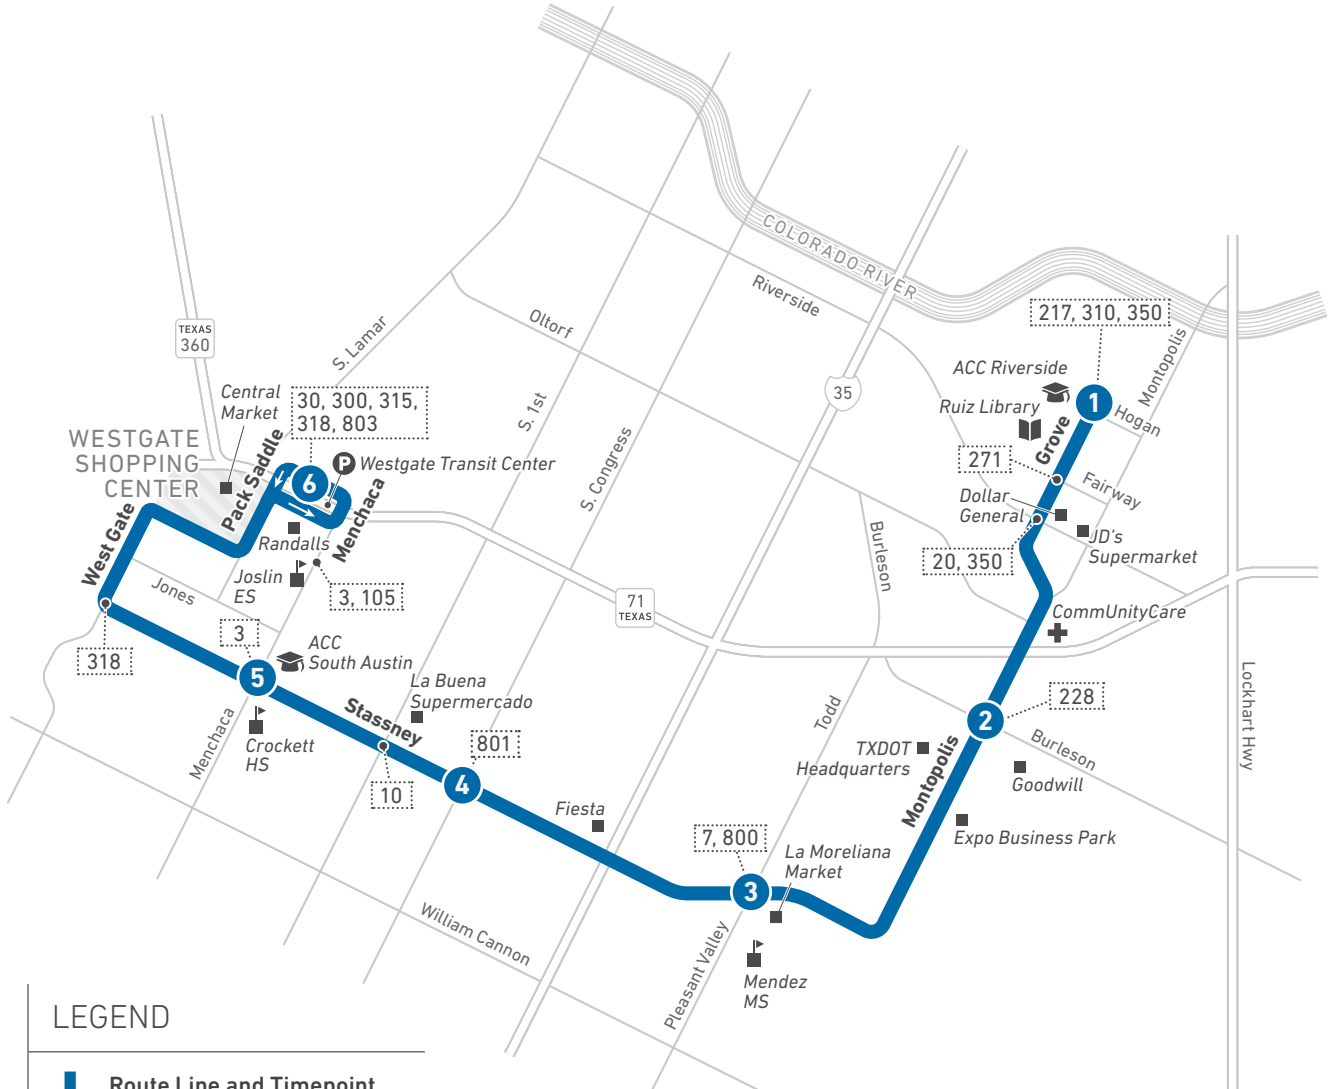

311

Stassney (WEEKDAY HIGH-FREQUENCY ROUTE)

LEGEND

1 Route Line and Timepoint
Buses make additional stops between the points shown.

1 Connecting Routes

Scan the QR code to see an online version of this route map.

DESTINATIONS

- ACC Riverside
- Ruiz Library
- Dollar General
- JD's Supermarket
- CommUnityCare
- Goodwill
- Expo Business Park
- TXDOT Headquarters
- La Moreliana Market
- Mendez Middle School
- Fiesta
- La Buena Supermercado
- Crockett High School
- ACC South Austin
- Joslin Elementary School
- Westgate Shopping Center
- Central Market
- Randalls
- Westgate Transit Center