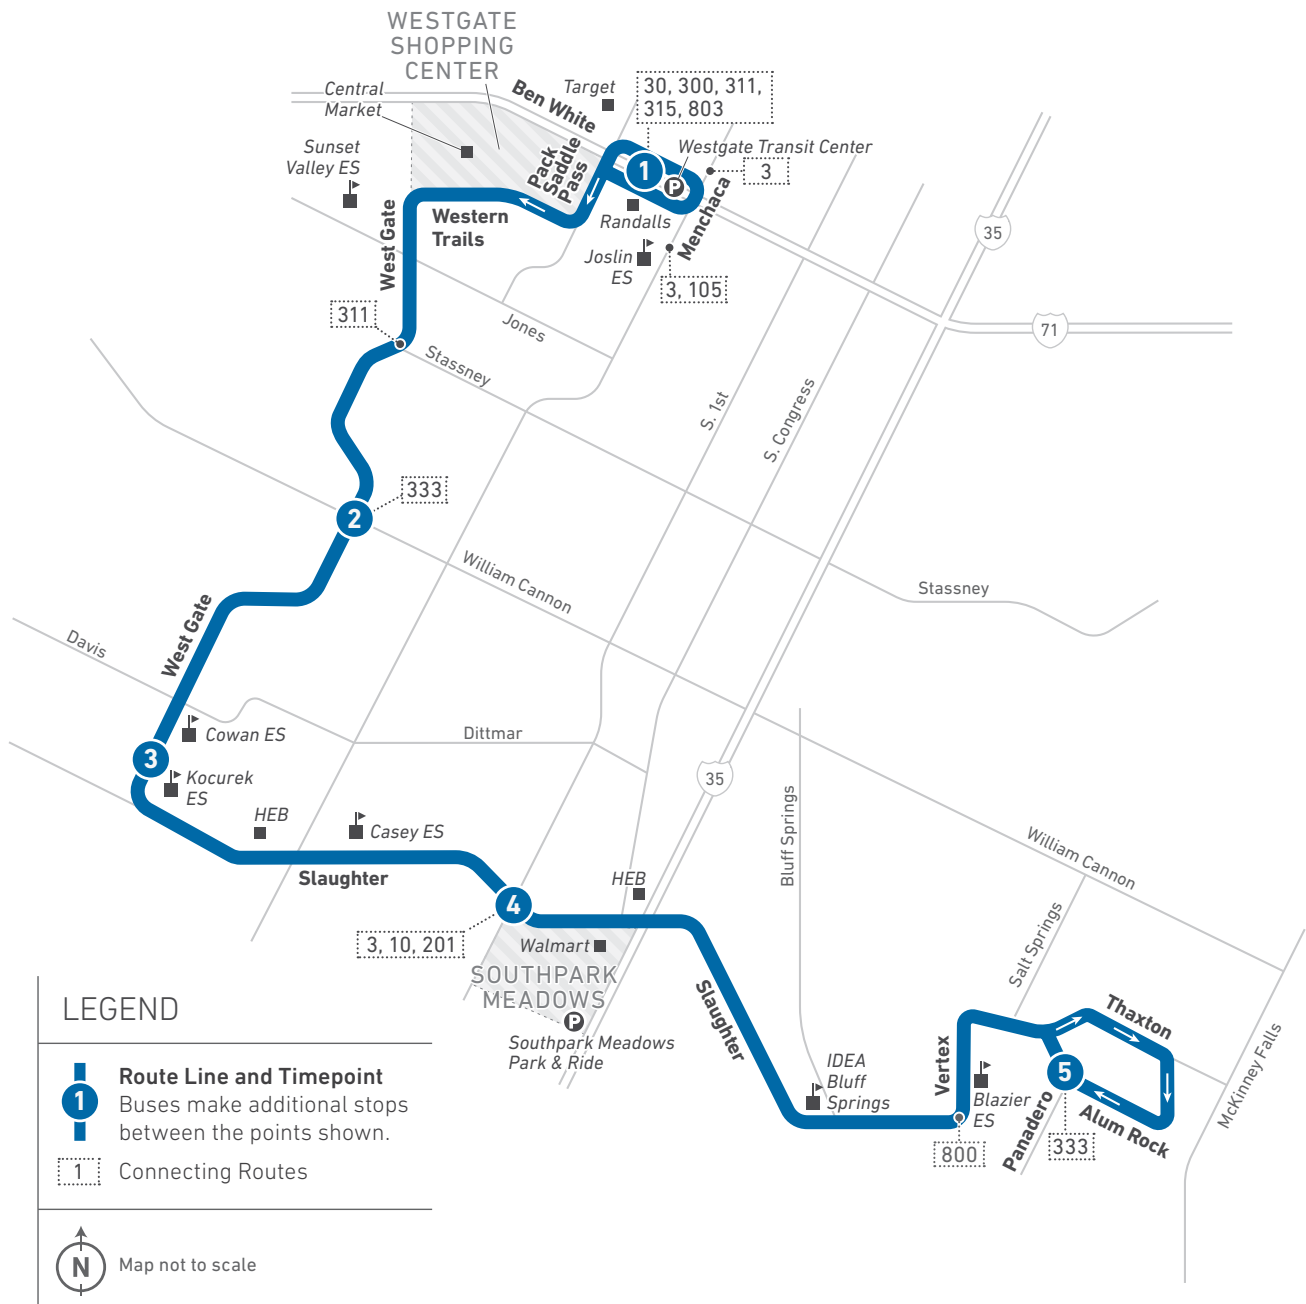

318

Westgate/Slaughter

LEGEND

- 1** Route Line and Timepoint
Buses make additional stops between the points shown.
- 1** Connecting Routes

Map not to scale

Scan the QR code to see an online version of this route map.

DESTINATIONS

- Westgate Transit Center
- Westgate Shopping Center
- Central Market
- Target
- Randalls
- Sunset Valley Elementary School
- Cowan Elementary School
- Kocurek Elementary School
- HEB (Menchaca, S. Congress)
- Casey Elementary School
- Walmart
- Southpark Meadows
- Southpark Meadows Park & Ride
- IDEA Bluff Springs
- Blazier Elementary School