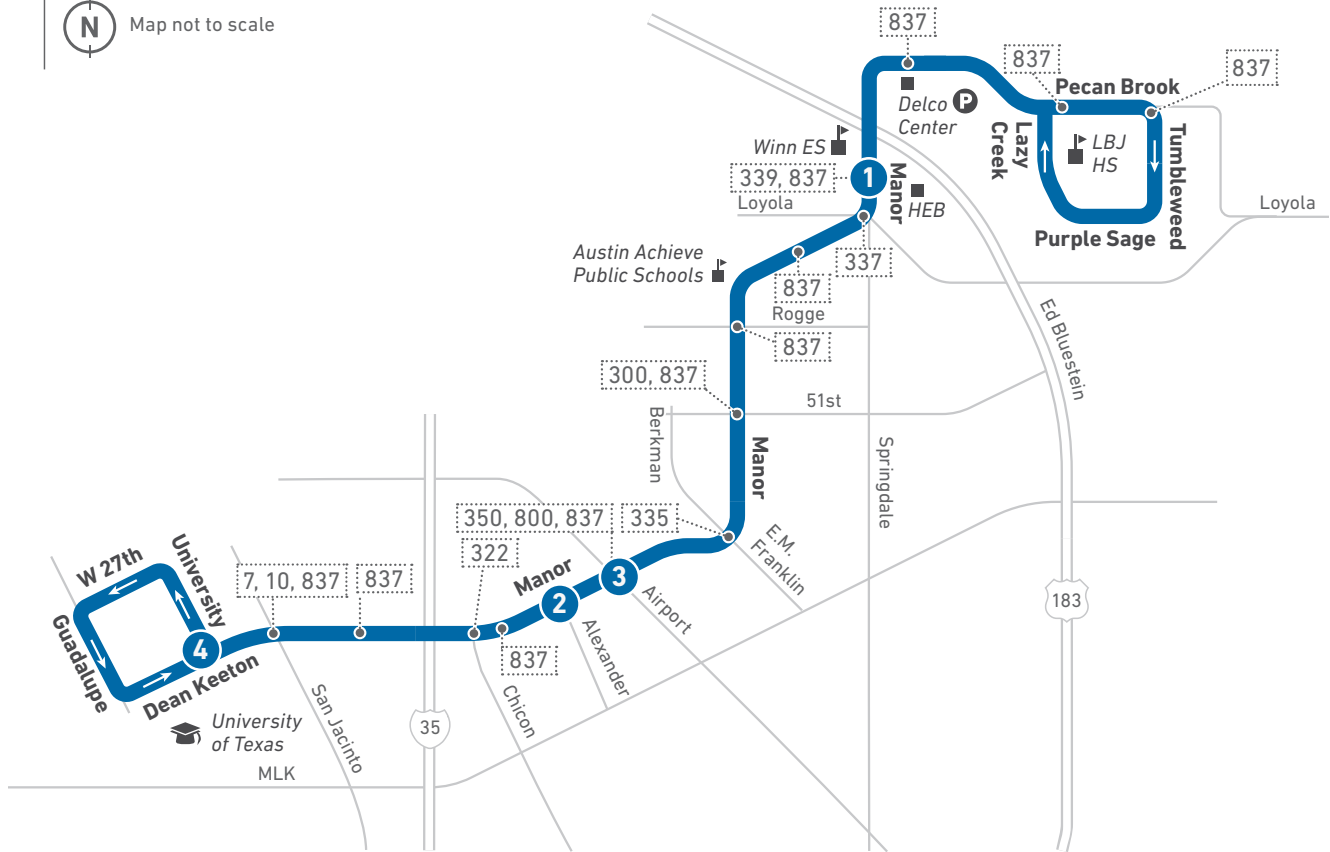

320 Manor

LEGEND

- 1** **Route Line and Timepoint**
Buses make additional stops between the points shown.
- 1** **Connecting Routes**

Scan the QR code to see an online version of this route map.

DESTINATIONS

320 SUNDAY/NORTHBOUND

320 SUNDAY/SOUTHBOUND

Dean Keeton at University 1	Manor at Airport 2	Manor at Susquehanna 4	To Route/Garage	Manor at Susquehanna 4	Manor at Alexander 3	Dean Keeton at University 1	To Route/Garage
6:30	6:38	6:56		6:00	6:13	6:22	
7:00	7:08	7:26		6:30	6:43	6:52	
7:30	7:38	7:56		7:00	7:13	7:22	
8:00	8:08	8:26		7:30	7:43	7:52	
8:30	8:38	8:56		8:00	8:13	8:22	
9:00	9:09	9:31		8:30	8:43	8:52	
9:30	9:39	10:01		9:00	9:15	9:25	
10:05	10:14	10:36		9:27	9:42	9:52	
10:35	10:44	11:06		9:57	10:12	10:22	
11:05	11:14	11:36		10:27	10:42	10:52	
11:35	11:44	12:06		10:57	11:12	11:22	
12:05	12:14	12:36		11:27	11:42	11:52	
12:35	12:44	1:06		11:57	12:12	12:22	
1:05	1:14	1:36		12:27	12:42	12:52	
1:35	1:44	2:06		12:57	1:12	1:22	
2:05	2:14	2:36		1:27	1:42	1:52	
2:35	2:44	3:06		1:57	2:12	2:22	
3:05	3:14	3:36		2:27	2:42	2:52	
3:35	3:44	4:06		2:57	3:12	3:22	
4:05	4:14	4:36		3:27	3:42	3:52	
4:35	4:44	5:06		3:57	4:12	4:22	
5:05	5:14	5:36		4:27	4:42	4:52	
5:35	5:44	6:06		4:57	5:12	5:22	
6:05	6:14	6:36		5:27	5:42	5:52	
6:35	6:44	7:06		6:00	6:15	6:25	
7:05	7:13	7:35		6:30	6:45	6:55	
7:35	7:43	8:05		7:00	7:13	7:22	
8:00	8:08	8:30		7:30	7:43	7:52	
8:30	8:38	9:00		8:00	8:13	8:22	
9:00	9:08	9:30		8:30	8:43	8:52	
9:30	9:38	10:00		9:00	9:13	9:22	
10:00	10:08	10:30		9:30	9:43	9:52	
10:30	10:38	11:00		10:00	10:13	10:22	
11:00	11:08	11:30		10:30	10:43	10:52	
11:30	11:38	12:00	G	11:00	11:13	11:22	
11:00	11:09	11:29	G	10:30	10:43	10:52	
11:30	11:39	11:59	G	11:00	11:13	11:22	