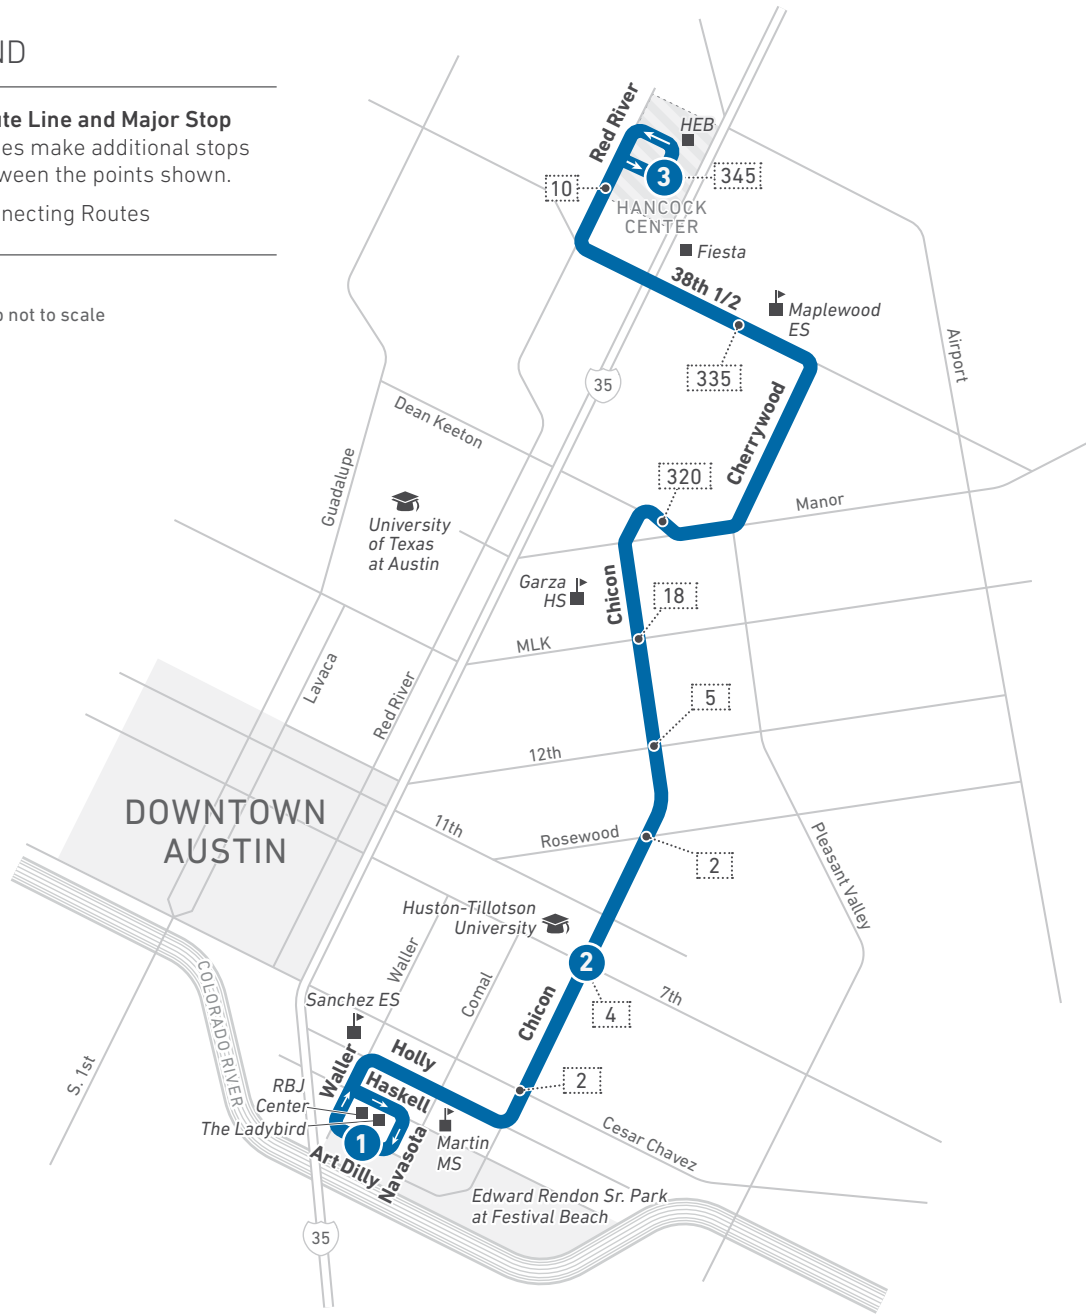

322

Chicon/Cherrywood

LEGEND

- 1** **Route Line and Major Stop**
Buses make additional stops between the points shown.
- 1** **Connecting Routes**

Scan the QR code to see an online version of this route map.

DESTINATIONS

- RBJ Center
- The Ladybird
- Edward Rendon Sr. Park at Festival Beach
- Sanchez Elementary School
- Plaza Saltillo
- Martin Middle School
- Huston-Tillotson University
- Garza High School
- Maplewood Elementary School
- Fiesta
- HEB
- Hancock Center

NOTES

- **Route 322 is on a long-term detour along Comal St. and Art Dilly Rd.**
- **Due to long-term construction, the times at RBJ Center are estimated times. Please arrive 5-10 minutes early to Art Dilly Way/Waller.**

322 SUNDAYS / SOUTHBOUND

322 SUNDAYS / NORTHBOUND

3 Hancock Center	2 Chicon at 7th	1 RBJ Center	To Route/Garage	1 RBJ Center	2 Chicon at 7th	3 Hancock Center	To Route/Garage
6:00	6:15	6:23		6:00	6:09	6:24	
6:30	6:45	6:53		6:30	6:39	6:54	
7:00	7:15	7:23		7:00	7:09	7:24	
7:30	7:45	7:53		7:30	7:39	7:54	
8:00	8:15	8:23		8:00	8:09	8:24	
8:30	8:45	8:53		8:30	8:39	8:54	
9:00	9:16	9:24		9:00	9:09	9:25	
9:30	9:46	9:54		9:30	9:39	9:55	
10:00	10:16	10:24		10:00	10:09	10:25	
10:30	10:46	10:54		10:30	10:39	10:55	
11:00	11:16	11:24		11:00	11:09	11:25	
11:30	11:46	11:54		11:30	11:39	11:55	
12:00	12:16	12:24		12:00	12:09	12:25	
12:30	12:46	12:54		12:30	12:39	12:55	
1:00	1:16	1:24		1:00	1:09	1:25	
1:30	1:46	1:54		1:30	1:39	1:55	
2:00	2:16	2:24		2:00	2:09	2:25	
2:30	2:46	2:54		2:30	2:39	2:55	
3:00	3:16	3:24		3:00	3:09	3:25	
3:30	3:46	3:54		3:30	3:39	3:55	
4:00	4:16	4:24		4:00	4:09	4:25	
4:30	4:46	4:54		4:30	4:39	4:55	
5:00	5:16	5:24		5:00	5:09	5:25	
5:30	5:46	5:54		5:30	5:39	5:55	
6:00	6:16	6:24		6:00	6:09	6:25	
6:30	6:46	6:54		6:30	6:39	6:55	
7:00	7:15	7:23		7:00	7:09	7:24	
7:30	7:45	7:53		7:30	7:39	7:54	
8:00	8:15	8:23		8:00	8:09	8:24	
8:30	8:45	8:53		8:30	8:39	8:54	
9:00	9:15	9:23	G	9:00	9:09	9:24	
9:30	9:45	9:53	G				