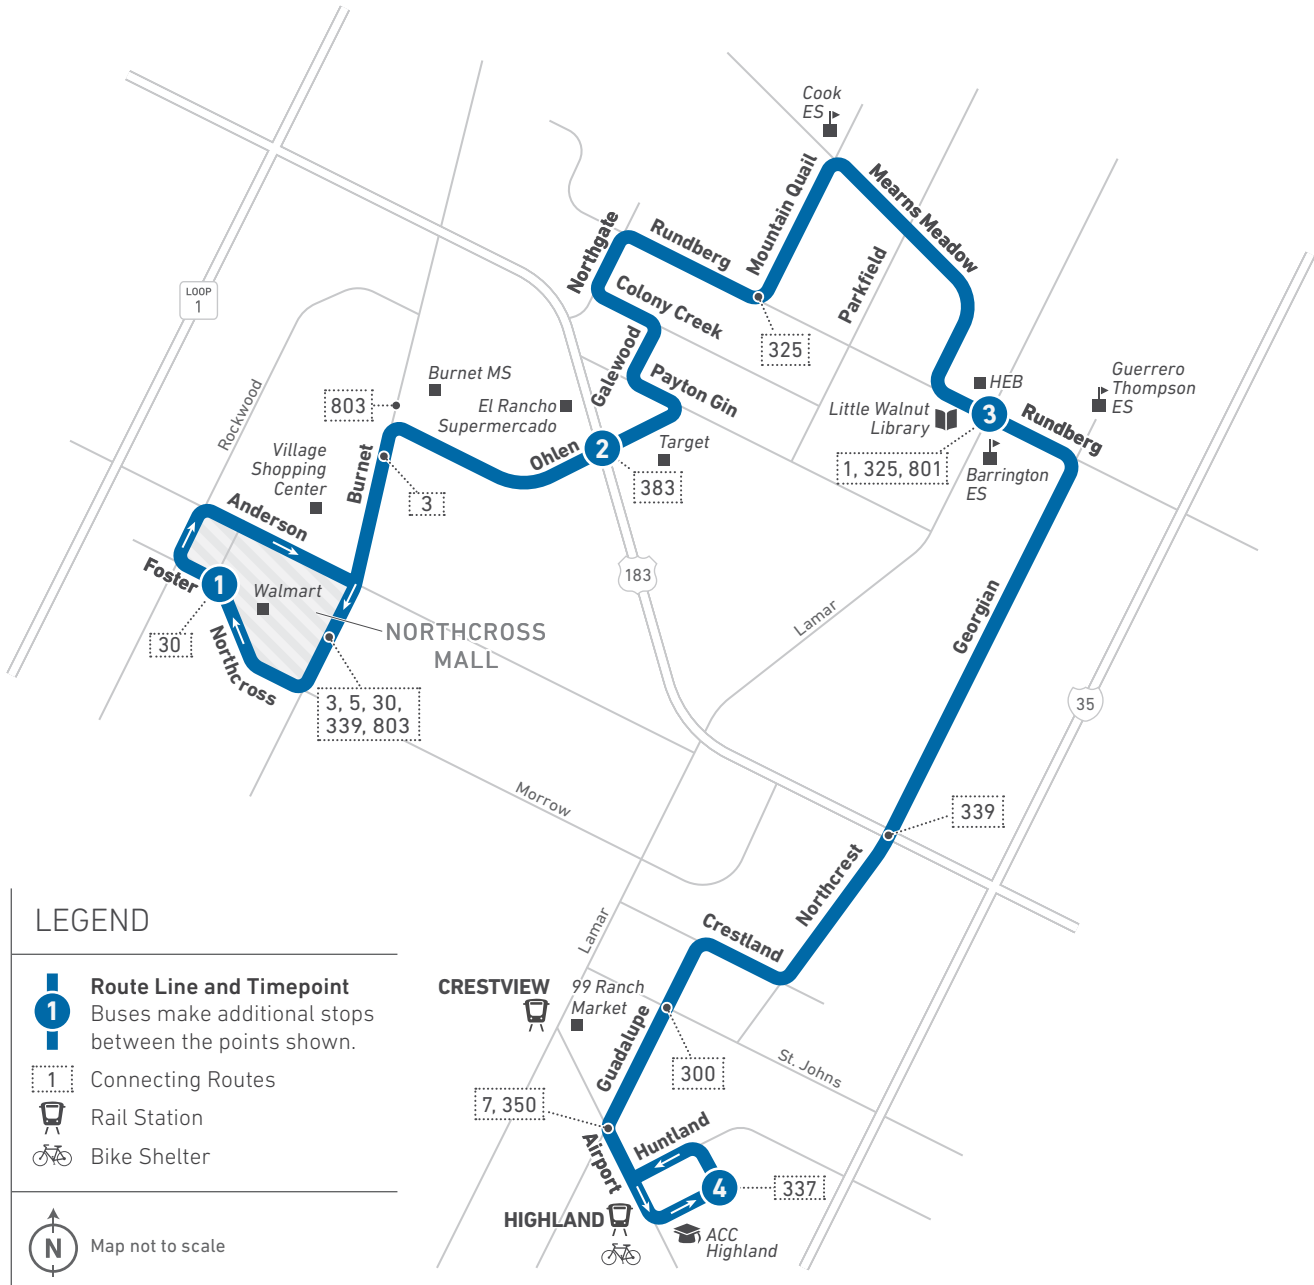

324 | Georgian/Ohlen

LEGEND

1 **Route Line and Timepoint**
Buses make additional stops between the points shown.

1 Connecting Routes

Rail Station

Bike Shelter

Map not to scale

DESTINATIONS