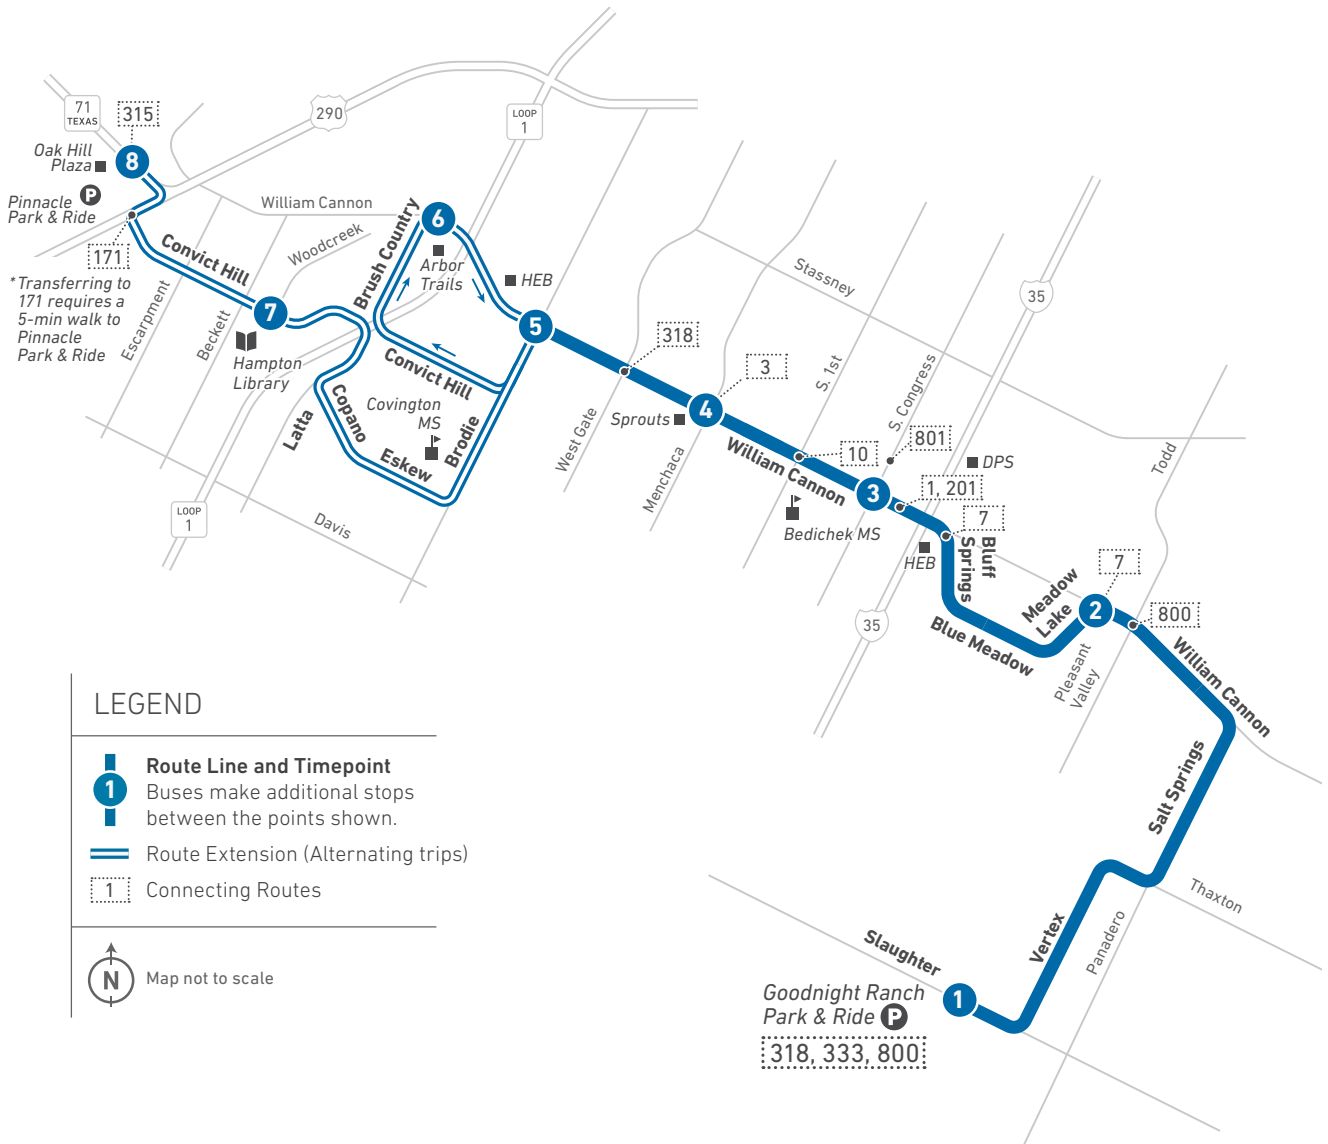

333

William Cannon (WEEKDAY HIGH-FREQUENCY ROUTE)

Scan the QR code to see an online version of this route map.

DESTINATIONS

- Perez Elementary School
- HEB (Brodie, Bluff Springs)
- Department of Public Safety
- Bedichek Middle School
- Sprouts
- Oak Hill Plaza
- Hampton Library
- Arbor Trails
- Covington Middle School
- Hampton Library
- Oak Hill Plaza
- Pinnacle Park & Ride

NOTES

- School trips only operate during the school year and are suspended during summer vacation. (See schedule)
- Route 333 William Cannon is part of the High-Frequency Network between Broad Brook (near McKinney Falls Pkwy.) and Brodie/Bannockburn. Alternating trips on Route 333 continues on Eskew and Convict Hill to Oak Hill Plaza. That portion of the route operates on 30-minute frequencies (60 minutes on Saturdays and Sundays). Customers can identify the final destination of a particular trip by reading the headsign on the bus. Trips that end at Brush Country & William Cannon will display "333 Brush Country," and trips that terminate at Oak Hill Plaza will display "333 Oak Hill Plaza".