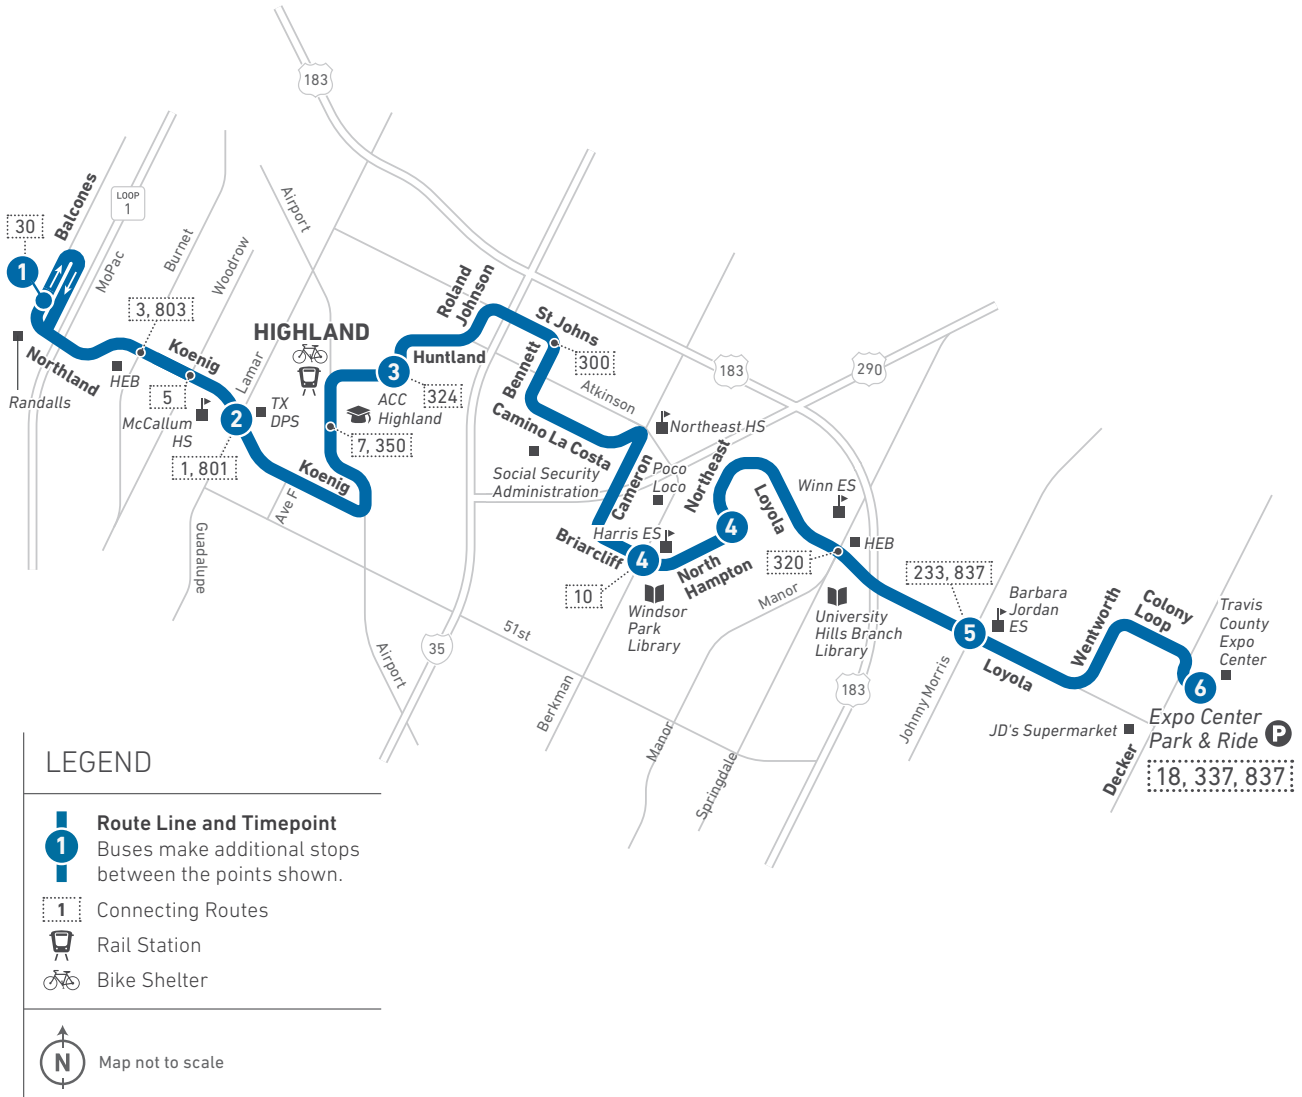

337

Koenig/Colony Park (WEEKDAY HIGH-FREQUENCY ROUTE)

Scan the QR code to see an online version of this route map.

DESTINATIONS

- Randalls
- HEB
- McCallum High School
- Texas Department of Public Safety
- ACC Highland
- Highland Station
- Social Security Administration
- Northeast Early College High School
- Poco Loco Supermercado
- Harris Elementary School
- Windsor Park Library
- University Hills Branch Library
- Winn Montessori School
- Barbara Jordan Elementary School
- JD's Supermarket
- Travis County Exposition Center