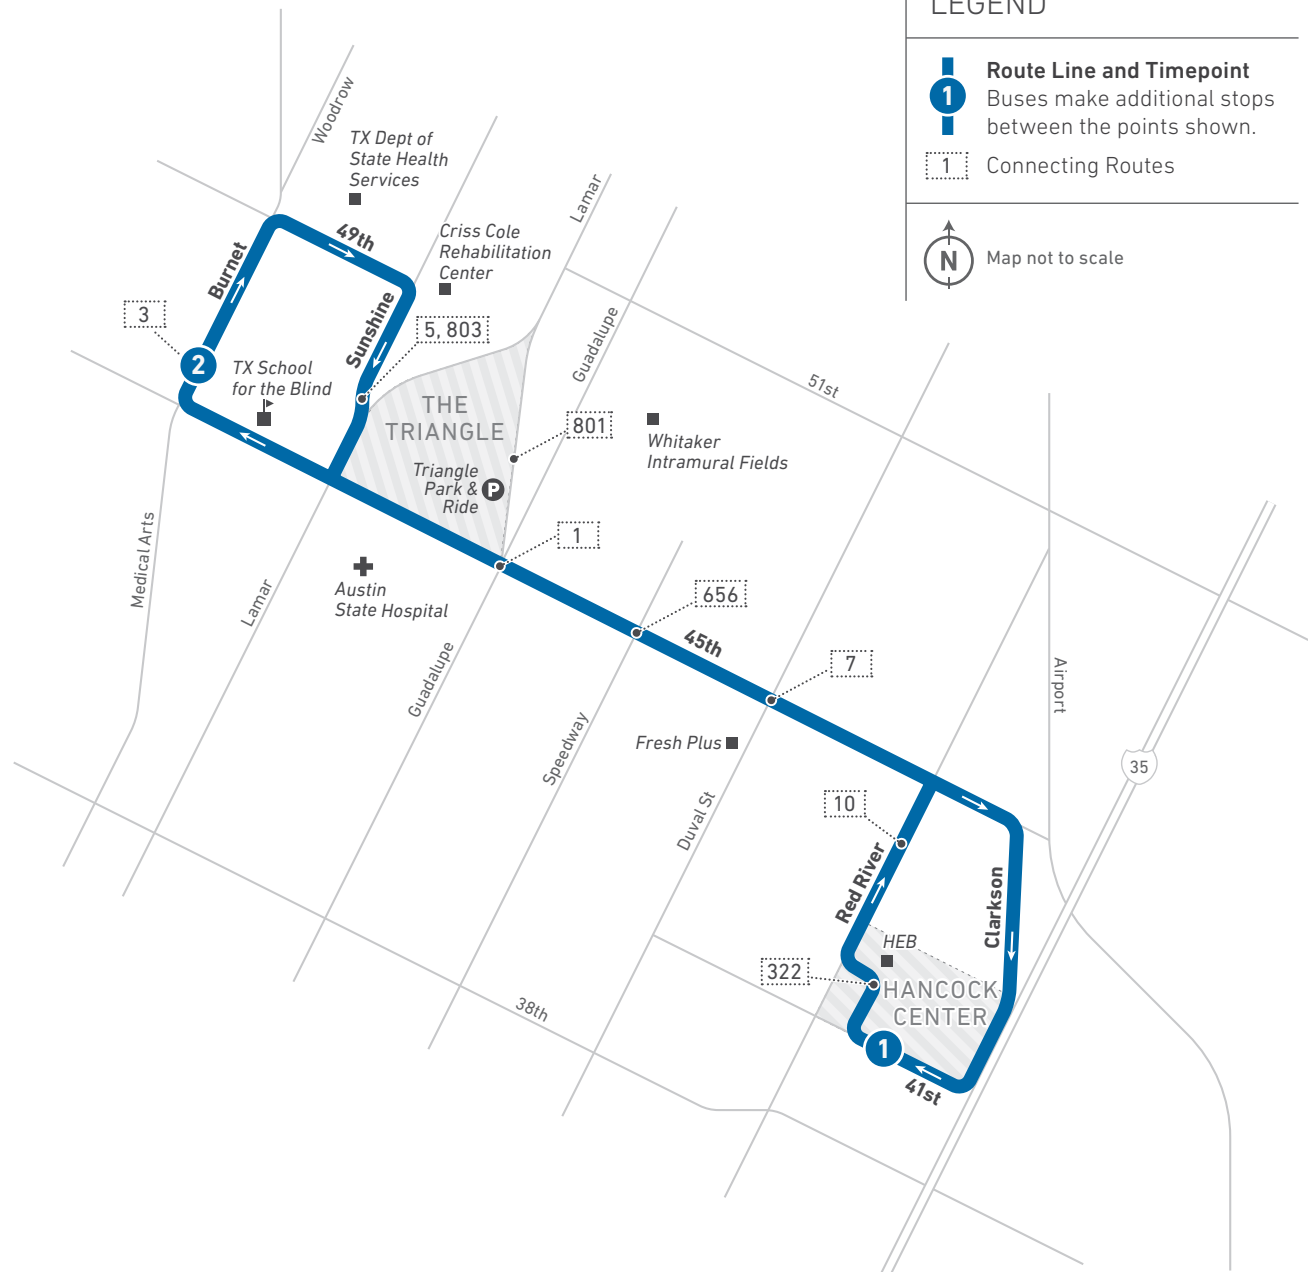

## LEGEND

- 1** **Route Line and Timepoint**  
Buses make additional stops between the points shown.
- 1** **Connecting Routes**

Scan the QR code to see an online version of this route map.

### 345 SATURDAYS / WESTBOUND

① 41st at I-35 (Hancock Center)	② Burnet at 45th	To Route / Garage
2:00	2:11	
2:30	2:41	
3:00	3:11	
3:30	3:41	
4:00	4:11	
4:30	4:41	
5:00	5:11	
5:30	5:41	
6:00	6:11	
6:30	6:41	
7:00	7:10	
7:30	7:40	
8:00	8:10	
8:30	8:40	
9:00	9:10	
9:30	9:40	
10:00	10:10	
10:30	10:40	

### 345 SUNDAYS / WESTBOUND

① 41st at I-35 (Hancock Center)	② Burnet at 45th	To Route / Garage
6:00	6:10	
6:30	6:40	
7:00	7:10	
7:30	7:40	
8:00	8:11	
8:30	8:41	
9:00	9:11	
9:30	9:41	
10:00	10:11	
10:30	10:41	
11:00	11:11	
11:30	11:41	
<b>12:00</b>	<b>12:11</b>	
<b>12:30</b>	<b>12:41</b>	
1:00	1:11	
1:30	1:41	
2:00	2:11	
2:30	2:41	
3:00	3:11	
3:30	3:41	
4:00	4:11	
4:30	4:41	
5:00	5:11	
5:30	5:41	
6:00	6:11	
6:30	6:41	
7:00	7:10	
7:30	7:40	
8:00	8:10	
8:30	8:40	
9:00	9:10	
9:30	9:40	

### 345 SUNDAYS / EASTBOUND

② Burnet at 45th	① 41st at I-35 (Hancock Center)	To Route / Garage
6:12	6:23	
6:42	6:53	
7:12	7:23	
7:42	7:53	
8:12	8:24	
8:42	8:54	
9:12	9:24	
9:42	9:54	
10:12	10:24	
10:42	10:54	
11:12	11:24	
11:42	11:54	
<b>12:12</b>	<b>12:24</b>	
<b>12:42</b>	<b>12:54</b>	
1:12	1:24	
1:42	1:54	
2:12	2:24	
2:42	2:54	
3:12	3:24	
3:42	3:54	
4:12	4:24	
4:42	4:54	
5:12	5:24	
5:42	5:54	
6:12	6:24	
6:42	6:54	
7:12	7:23	
7:42	7:53	
8:12	8:23	
8:42	8:53	
9:12	9:23	
9:42	9:53	G