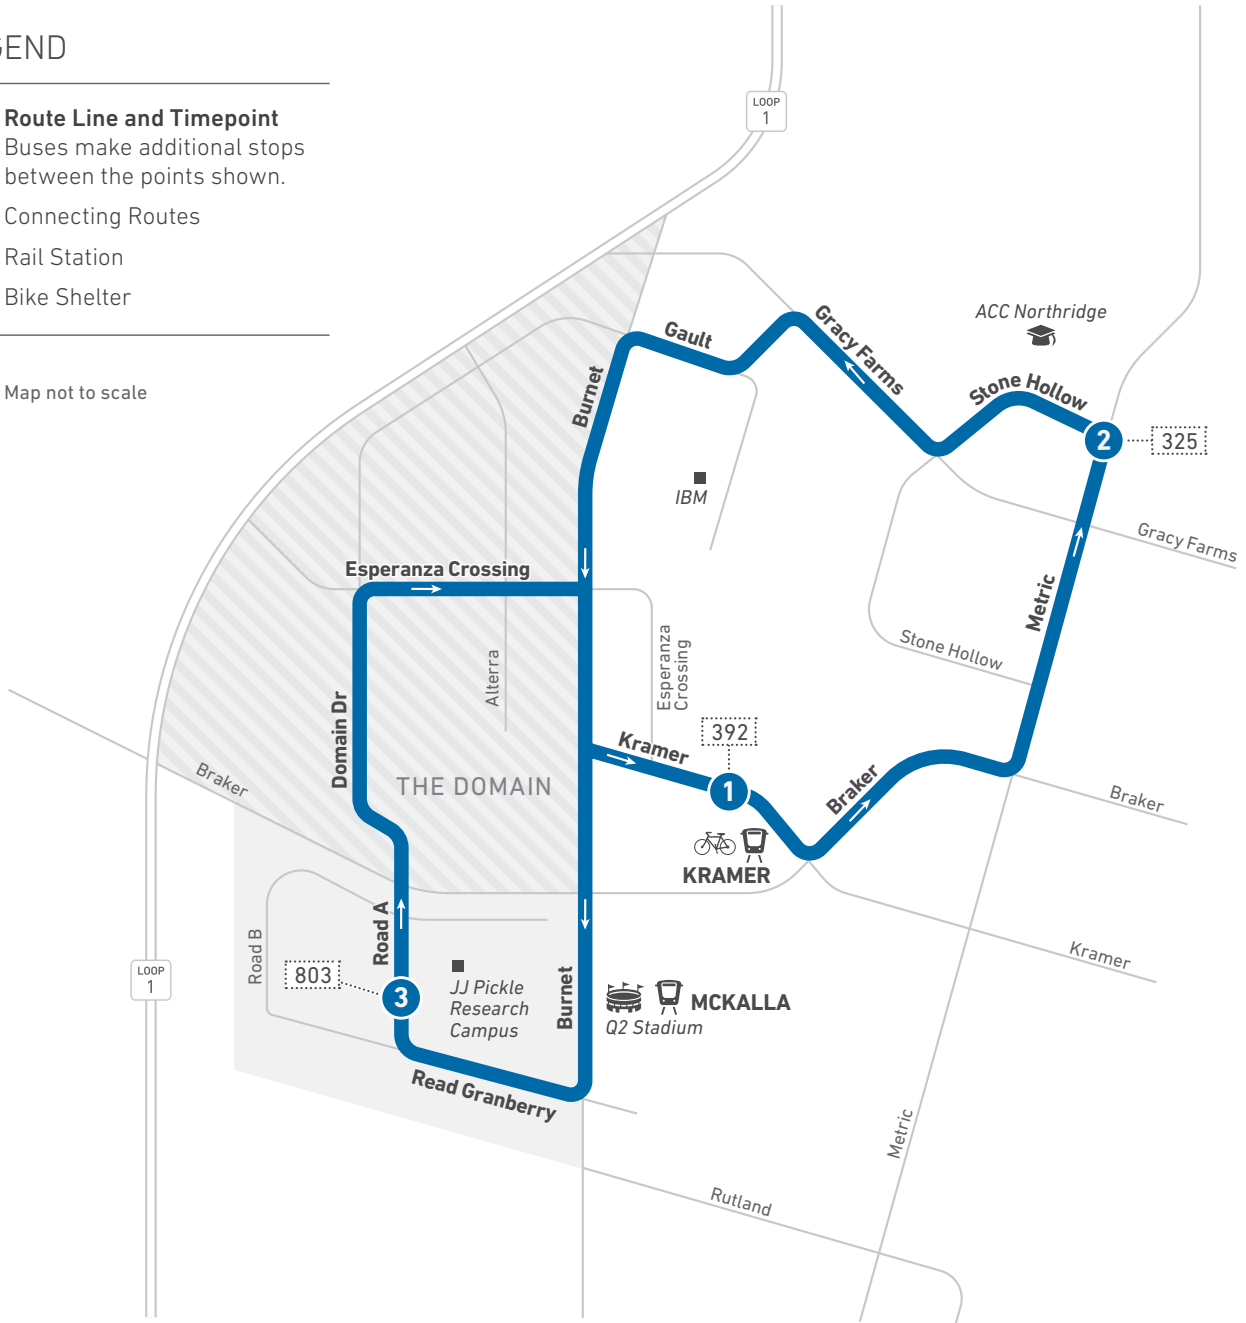

466

Kramer/Domain

LOCAL

LEGEND

Route Line and Timepoint
Buses make additional stops between the points shown.

Connecting Routes

Rail Station

Bike Shelter

Map not to scale

Scan the QR code to see an online version of this route map.

DESTINATIONS

- Kramer Station
- ACC Northridge
- IBM
- Q2 Stadium
- McKalla Station
- JJ Pickle Research Campus
- The Domain

466 WEEKDAYS/COUNTER CLOCKWISE

1 Kramer Station	2 Stonehollow at Metcalf	3 JJ Pickle Research Campus	1 Kramer Station	To Route/Garage
6:19	6:24	6:35	6:43	
6:47	6:54	7:06	7:15	
7:19	7:26	7:38	7:47	
7:46	7:53	8:05	8:14	
8:12	8:19	8:31	8:40	
8:28	8:35	8:47	8:56	
8:43	8:50	9:02	9:11	G
9:07	9:12	9:24	9:33	
9:49	9:54	10:06	10:15	
10:21	10:26	10:38	10:47	
10:51	10:56	11:08	11:17	
11:41	11:46	11:58	12:07	
12:17	12:22	12:32	12:43	
12:48	12:53	1:03	1:14	
1:18	1:23	1:33	1:44	
2:06	2:11	2:21	2:32	
2:38	2:43	2:53	3:04	
3:10	3:17	3:27	3:39	
3:35	3:42	3:52	4:04	G
3:56	4:03	4:13	4:25	
4:29	4:36	4:46	4:58	
5:03	5:10	5:20	5:32	
5:37	5:44	5:54	6:06	
6:11	6:18	6:28	6:40	
6:43	6:50	7:00	7:12	
7:16	7:23	7:32	7:43	G