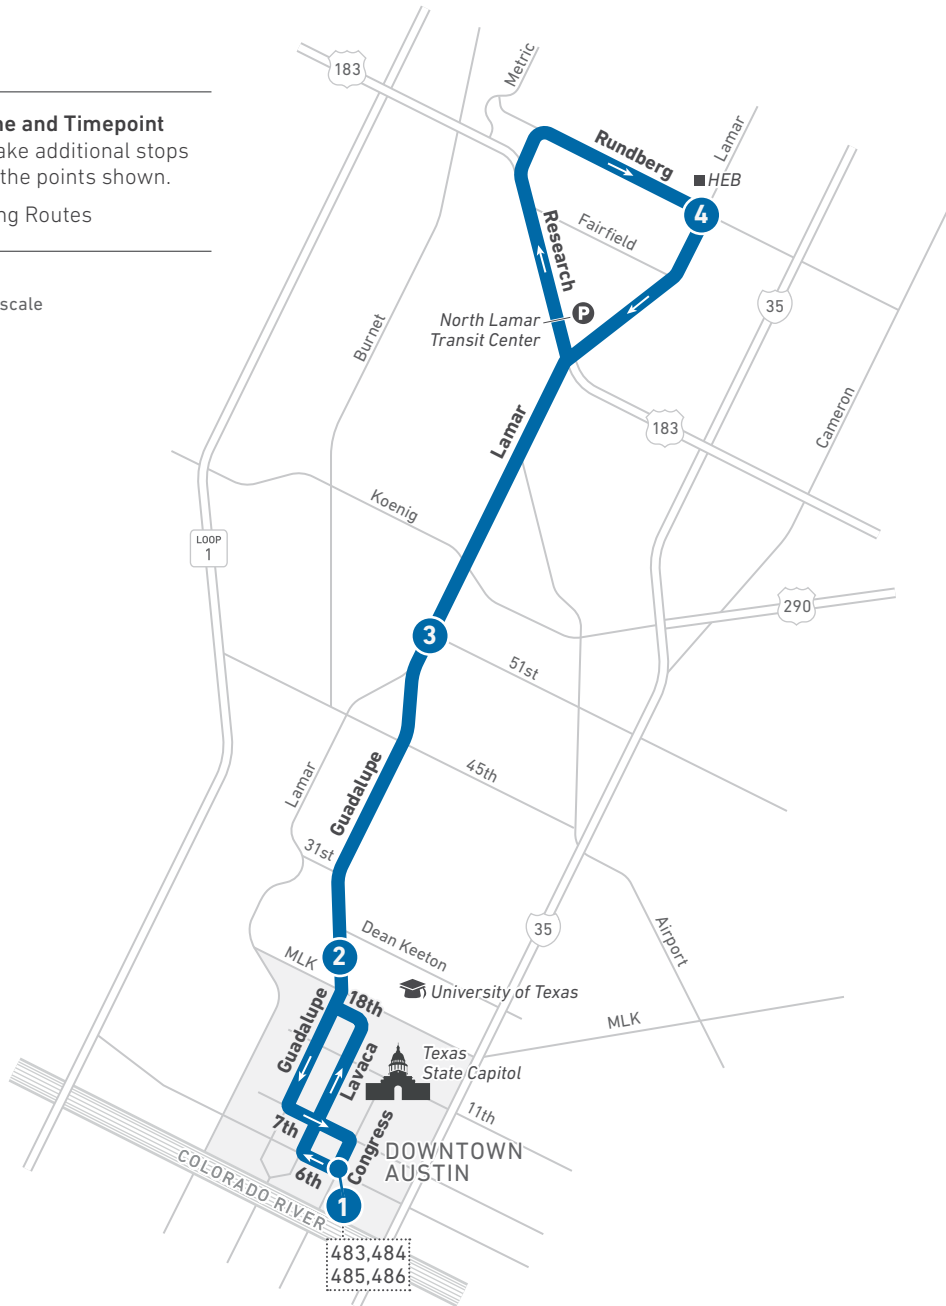

## LEGEND

**Route Line and Timepoint**  
Buses make additional stops between the points shown.

**Connecting Routes**

Map not to scale

Scan the QR code to see an online version of this route map.

### DESTINATIONS

- Downtown Austin
- University of Texas
- North Lamar Transit Center
- HEB

### NOTES

Guadalupe at 21st is a timepoint only going Southbound.

**481** MON.–FRI. LATE NIGHTS/NORTHBOUND

① 6th at Congress	③ Lamar at 51st	④ Lamar at Rundberg	To Route/Garage
12:10	12:28	12:45	
12:30	12:48	1:05	
12:50	1:08	1:25	
1:15	1:33	1:50	
1:40	1:58	2:15	
2:05	2:23	2:40	
2:30	2:48	3:05	
2:55	3:13	3:30	
3:20	3:38	3:55	

**481** SAT. LATE NIGHTS/SOUTHBOUND

④ Lamar at Rundberg	③ Lamar at 51st	② Guadalupe at 21st	① 6th at Congress	To Route/Garage
12:45	12:55	1:04	1:10	
1:05	1:15	1:24	1:30	
1:25	1:35	1:44	1:50	
1:50	2:00	2:09	2:15	
2:15	2:25	2:34	2:40	
2:40	2:50	2:59	3:05	
3:05	3:15	3:24	3:30	G
3:30	3:40	3:49	3:55	G
3:55	4:05	4:14	4:20	G