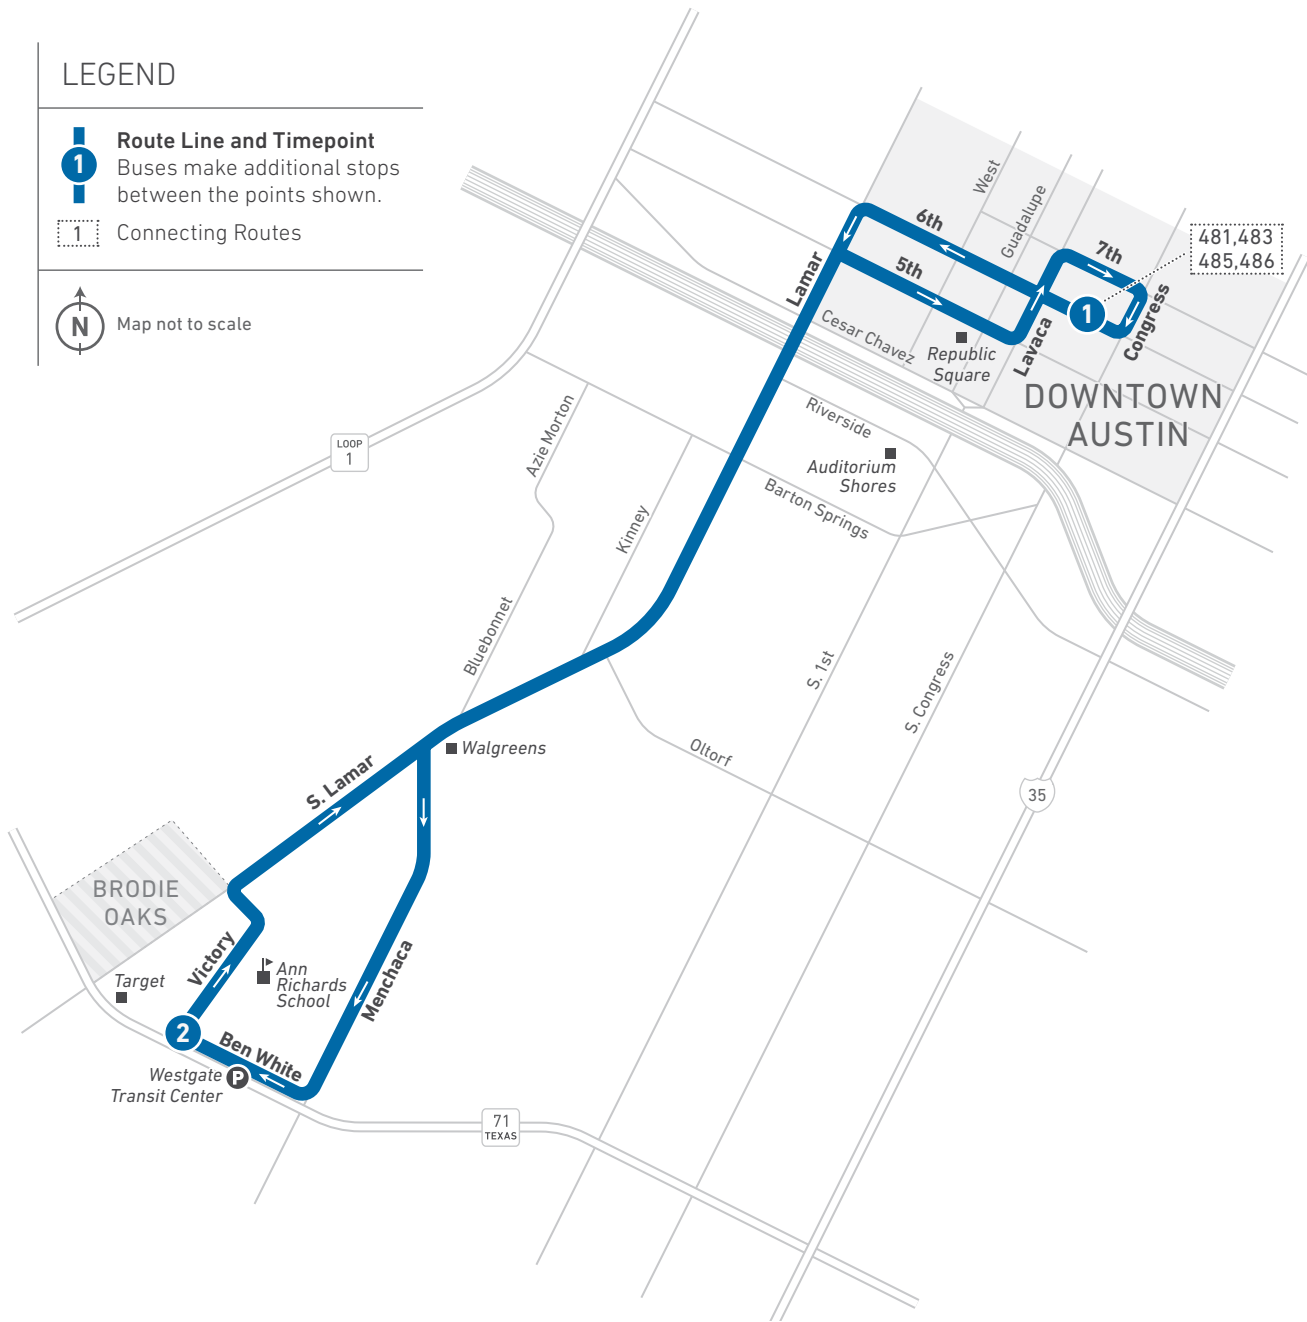

484

Night Owl South Lamar

LEGEND

1 **Route Line and Timepoint**
Buses make additional stops between the points shown.

1 **Connecting Routes**

N Map not to scale

Scan the QR code to see an online version of this route map.

DESTINATIONS

- Downtown Austin
- Republic Square
- Auditorium Shores
- Walgreens
- Brodie Oaks Shopping Center
- Target
- Ann Richards School
- Westgate Transit Center

484 MON.–FRI. LATE NIGHTS/SOUTHBOUND

1 6th at Congress	2 Victory at Ben White	To Route/Garage
12:10	12:29	
12:55	1:14	
1:40	1:59	
2:25	2:44	
3:10	3:29	

484 MON.–FRI. LATE NIGHTS/NORTHBOUND

2 Victory at Ben White	1 6th at Congress	To Route/Garage
12:29	12:46	
1:14	1:31	
1:59	2:16	
2:44	3:01	
3:29	3:46	G

484 SAT. LATE NIGHTS/SOUTHBOUND

1 6th at Congress	2 Victory at Ben White	To Route/Garage
12:10	12:29	
12:55	1:14	
1:40	1:59	
2:25	2:44	
3:10	3:29	

484 SAT. LATE NIGHTS/NORTHBOUND

2 Victory at Ben White	1 6th at Congress	To Route/Garage
12:29	12:46	
1:14	1:31	
1:59	2:16	
2:44	3:01	
3:29	3:46	G