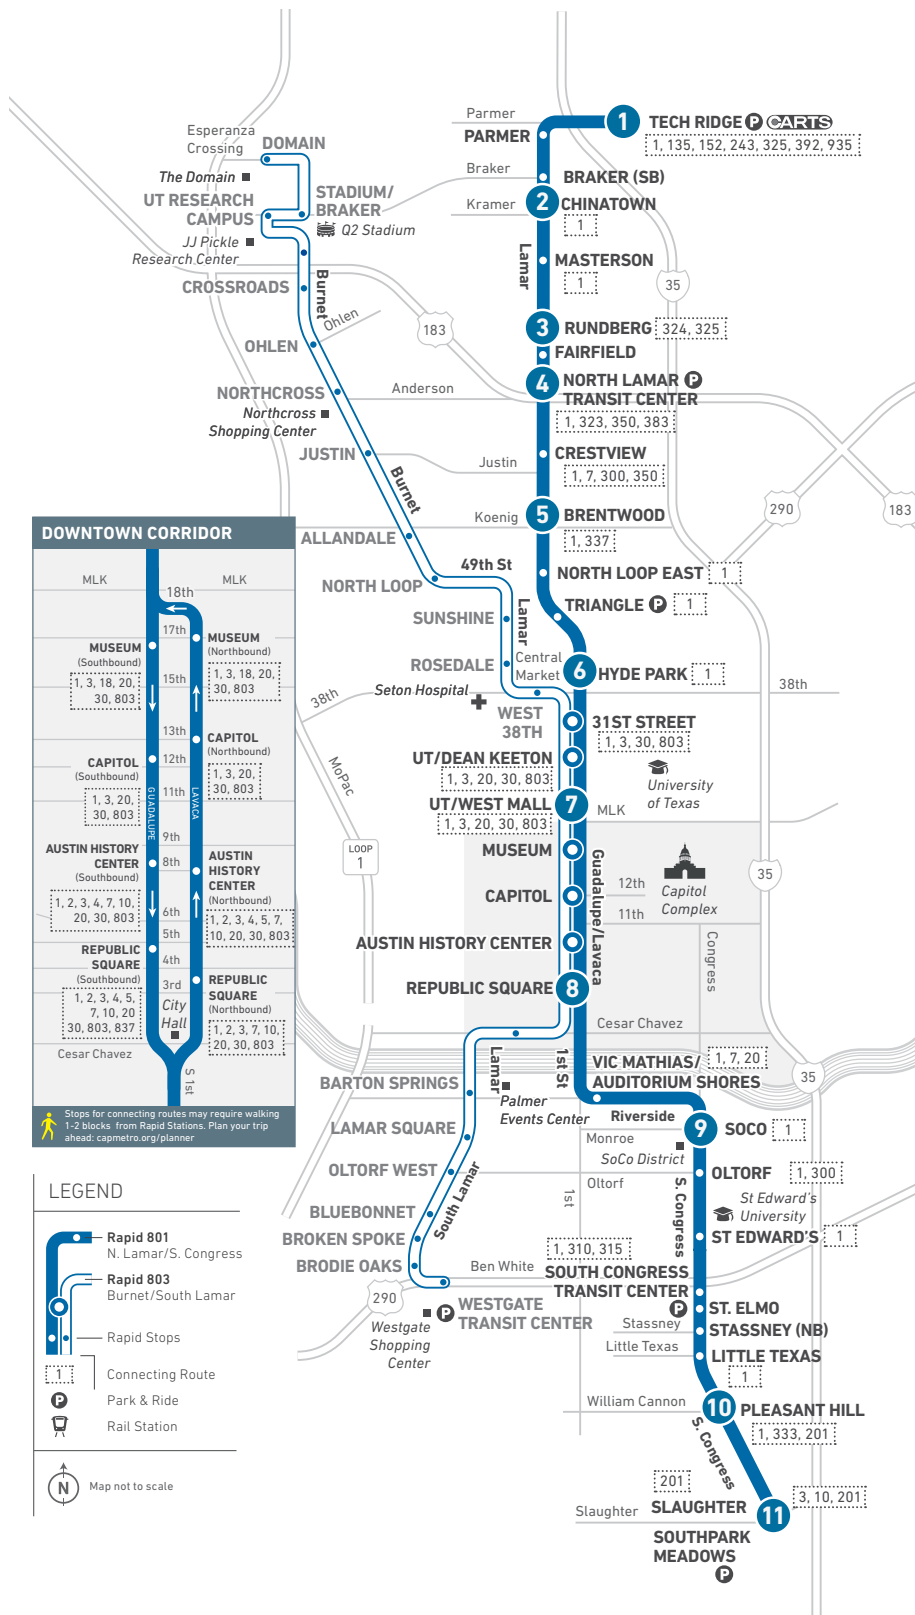

801

N. Lamar/S. Congress (HIGH FREQUENCY ROUTE)

DOWNTOWN CORRIDOR

MLK	18th	MLK
	17th	MUSEUM (Northbound)
	15th	MUSEUM (Southbound)
	13th	CAPITOL (Northbound)
	11th	CAPITOL (Southbound)
	9th	AUSTIN HISTORY CENTER (Northbound)
	8th	AUSTIN HISTORY CENTER (Southbound)
	6th	REPUBLIC SQUARE (Northbound)
	5th	REPUBLIC SQUARE (Southbound)
	4th	REPUBLIC SQUARE (Northbound)
	3rd	REPUBLIC SQUARE (Southbound)
	2nd	City Hall
	1st	Cesar Chavez

Stops for connecting routes may require walking 1-2 blocks from Rapid Stations. Plan your trip ahead: capmetro.org/planner

LEGEND

- Rapid 801 N. Lamar/S. Congress
- Rapid 803 Burnet/South Lamar
- Rapid Stops
- Connecting Route
- Park & Ride
- Rail Station

Map not to scale

CapMetro Rapids are a timepoint-based service. Real-time arrival/departure times may not be exact and vary due to vehicular traffic and/or weather related conditions.

*Actual service times may continue beyond the listed time frames depending on the stop. Use the Trip Planner on capmetro.org for the latest trip information.

Las rutas de CapMetro Rapid son un servicio basado en puntos de tiempo. Es posible que la información de llegadas/salidas en tiempo real no pueda ser exacta debido al tráfico o condiciones relacionadas con el clima.