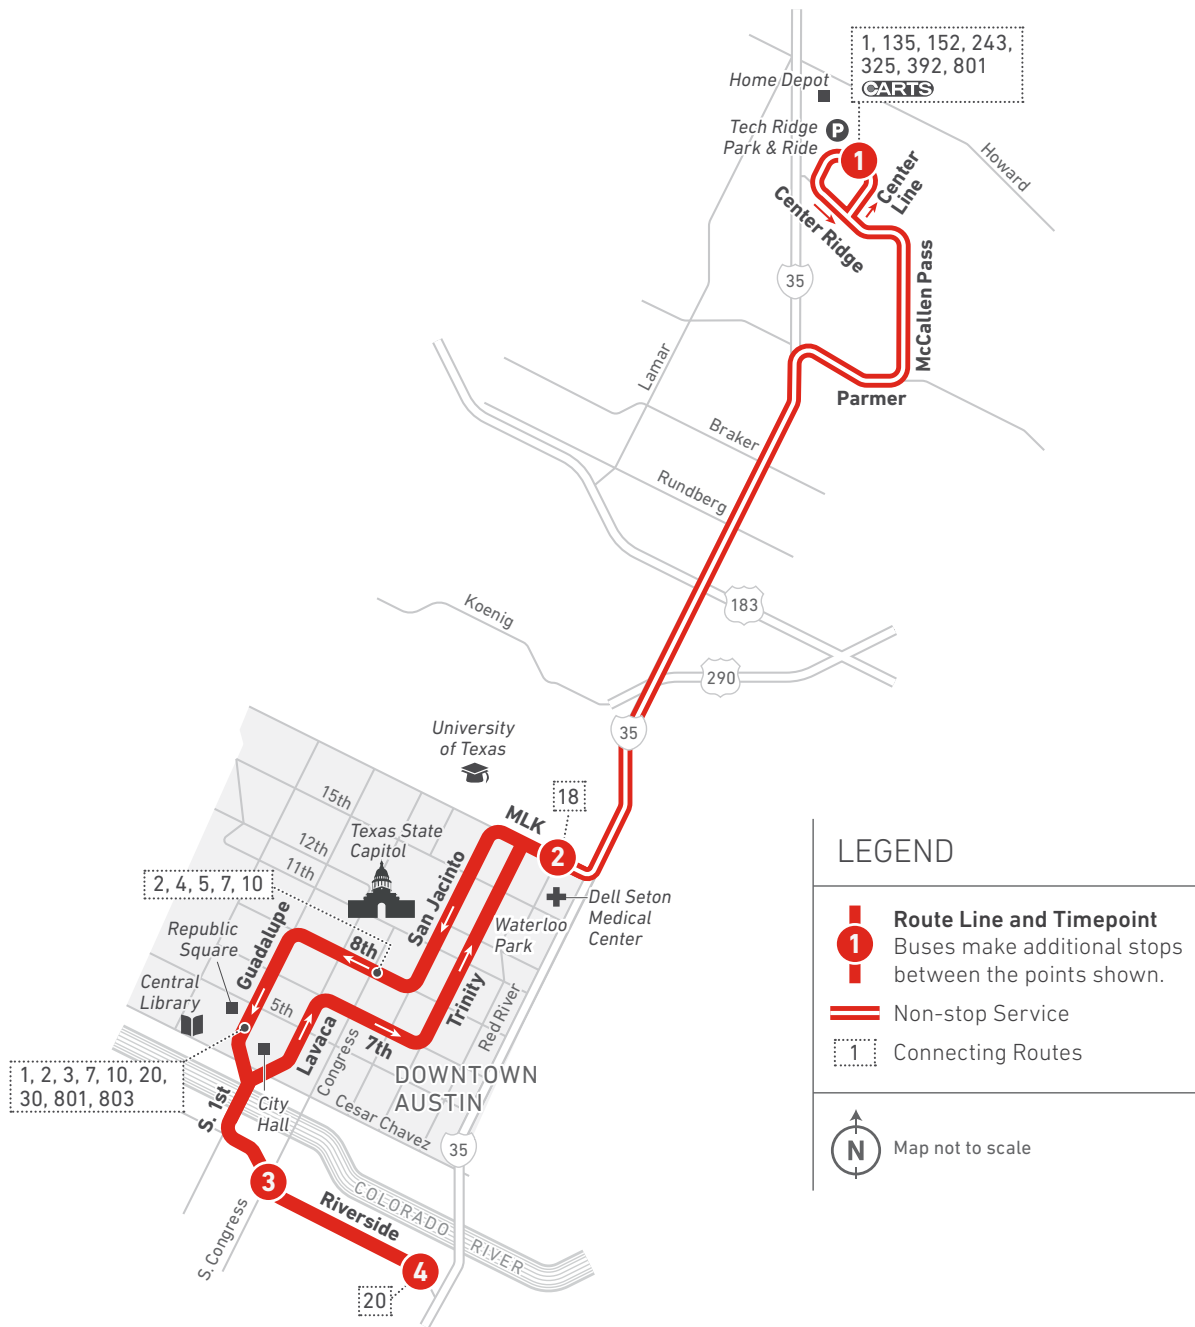

935

Tech Ridge Express

COMMUTER

Scan the QR code to see an online version of this route map.

DESTINATIONS

- Home Depot
- Tech Ridge Park & Ride
- University of Texas
- Dell Seton Medical Center
- Waterloo Park
- Texas State Capitol
- Downtown Austin
- Republic Square
- Central Library
- City Hall

NOTES

- **Southbound**—after departing Tech Ridge Park & Ride, all buses are instructed to “make best time” as traffic and safety will allow. The scheduled times for arrival to the UT campus and downtown areas are approximate. After departing Tech Ridge Park & Ride, service will be “drop-off” only (no additional passengers will be allowed to board).
- **Northbound**—all buses are instructed to adhere to all timepoints within the

downtown area. After departing MLK/ Red River, all buses are instructed to “make best time” as traffic and safety will allow. The scheduled times for arrival to Tech Ridge Park & Ride are approximate. After arriving at Tech Ridge Park & Ride, some trips will continue to Route 135.

- For more information on CARTS service, please visit ridecarts.com.

935 WEEKDAYS/SOUTHBOUND

935 WEEKDAYS/NORTHBOUND

MORNING					AFTERNOON				
1 Tech Ridge Park & Ride (Bay B)	2 MLK at Robert Dedman	3 Riverside at S. Congress	4 Riverside at I-35	To Route/Garage	4 Riverside at I-35	3 Riverside at S. Congress	2 MLK at Red River	1 Tech Ridge Park & Ride (Bay B)	To Route/Garage
6:40	7:08	7:28	7:31	G	4:50	4:55	5:23	5:51	G
7:10	7:38	7:58	8:01	G	5:20	5:25	5:53	6:18	G