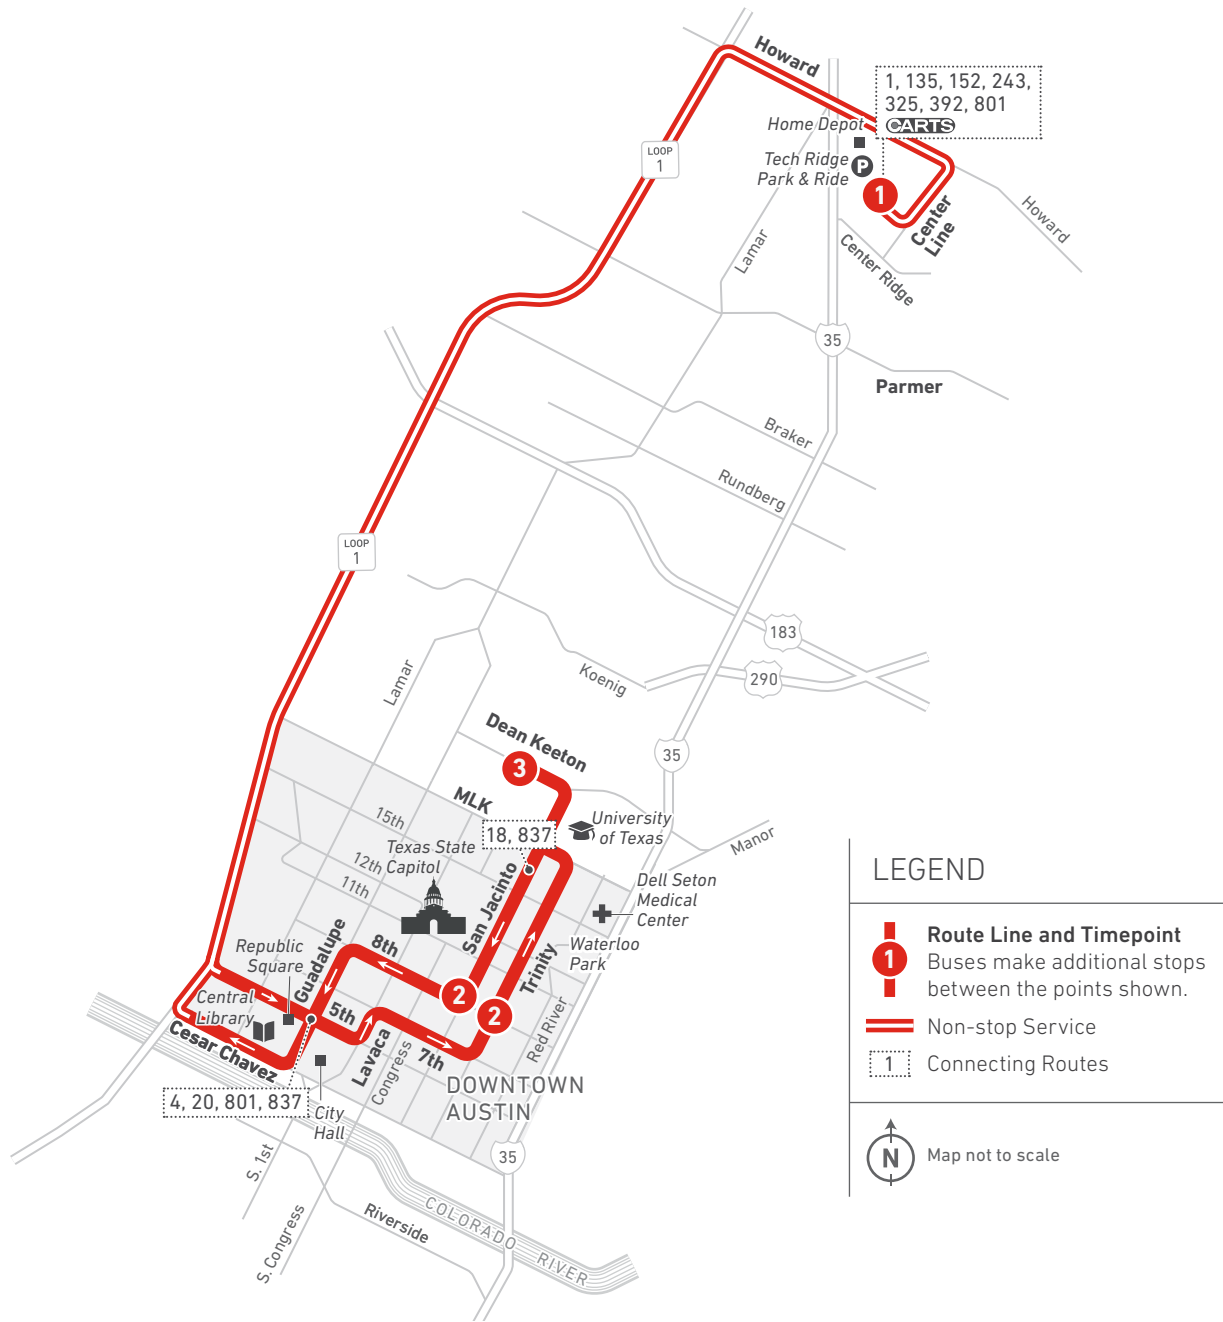

# Tech Ridge Express

COMMUTER

Scan the QR code to see an online version of this route map.

### DESTINATIONS

- Home Depot
- Tech Ridge Park & Ride
- University of Texas
- Dell Seton Medical Center
- Waterloo Park
- Texas State Capitol
- Downtown Austin
- Republic Square
- Central Library
- City Hall

### NOTES

- **Southbound**—after departing Tech Ridge Park & Ride, all buses are instructed to “make best time” as traffic and safety will allow. The scheduled times for arrival to the UT campus and downtown areas are approximate. After departing Tech Ridge Park & Ride, service will be “drop-off” only (no additional passengers will be allowed to board).
- **Northbound**—all buses are instructed to adhere to all timepoints within the downtown area. After departing Cesar Chavez/West, all buses are instructed to “make best time” as traffic and safety will allow. The scheduled times for arrival to Tech Ridge Park & Ride are approximate.
- For more information on CARTS service, please visit [ridecarts.com](http://ridecarts.com).

**935 WEEKDAYS/SOUTHBOUND**

**935 WEEKDAYS/NORTHBOUND**

MORNING				AFTERNOON			
Tech Ridge Park & Ride (Bay B)	8th at Trinity	Dean Keeton at Speedway	To Route/Garage	Dean Keeton at Speedway	8th at Trinity	Tech Ridge Park & Ride (Bay B)	To Route/Garage
1	2	3		3	2	1	
6:40	7:16	7:26	G	<b>4:50</b>	<b>5:03</b>	<b>5:39</b>	G
7:10	7:46	7:56	G	<b>5:20</b>	<b>5:33</b>	<b>6:09</b>	G