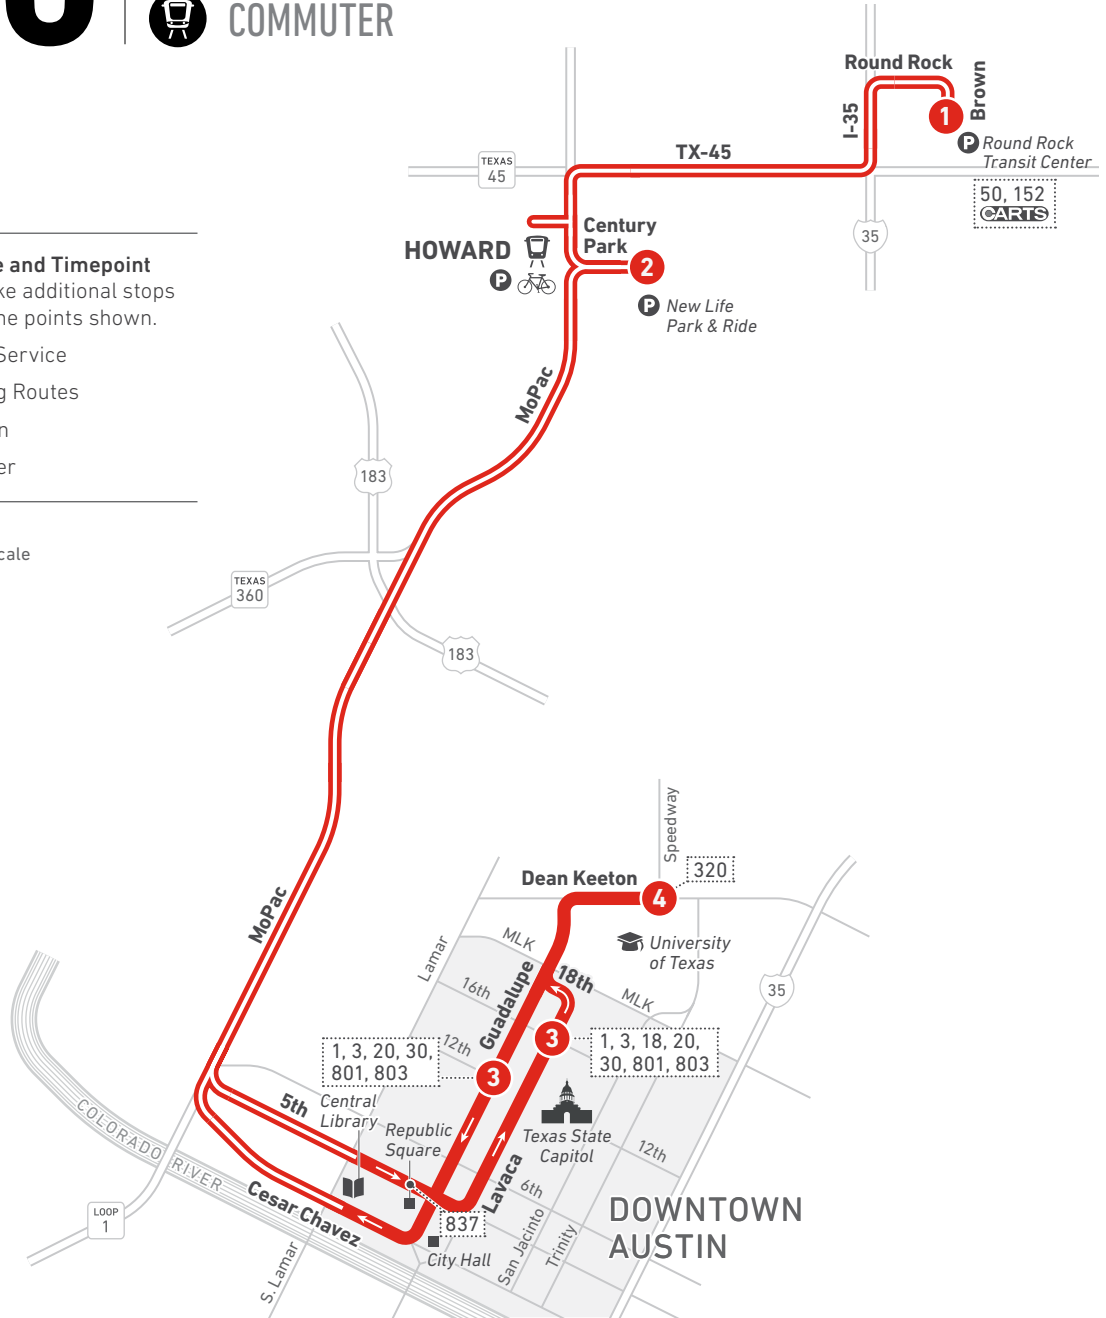

# North MoPac Express

## LEGEND

- 1** **Route Line and Timepoint**  
Buses make additional stops between the points shown.
- ==** Non-stop Service
- 1** Connecting Routes
- Rail Station
- Bike Shelter
- Map not to scale

Scan the QR code to see an online version of this route map.

### DESTINATIONS

- Round Rock Transit Center
- New Life Park & Ride
- Central Library
- Republic Square
- City Hall
- Texas State Capitol
- Downtown Austin
- University of Texas

### NOTES

- **Southbound**—after departing New Life Park and Ride, all buses are instructed to “make best time” as traffic and safety will allow. The scheduled times for arrival to the UT campus and downtown areas are approximate.
- **Northbound**— all buses are instructed to adhere to all timepoints within the downtown area. After departing downtown, all buses are instructed to “make best time” as traffic and safety will allow. The scheduled times for arrival and departure from New Life Park and Ride and Round Rock Park and Ride are approximate.