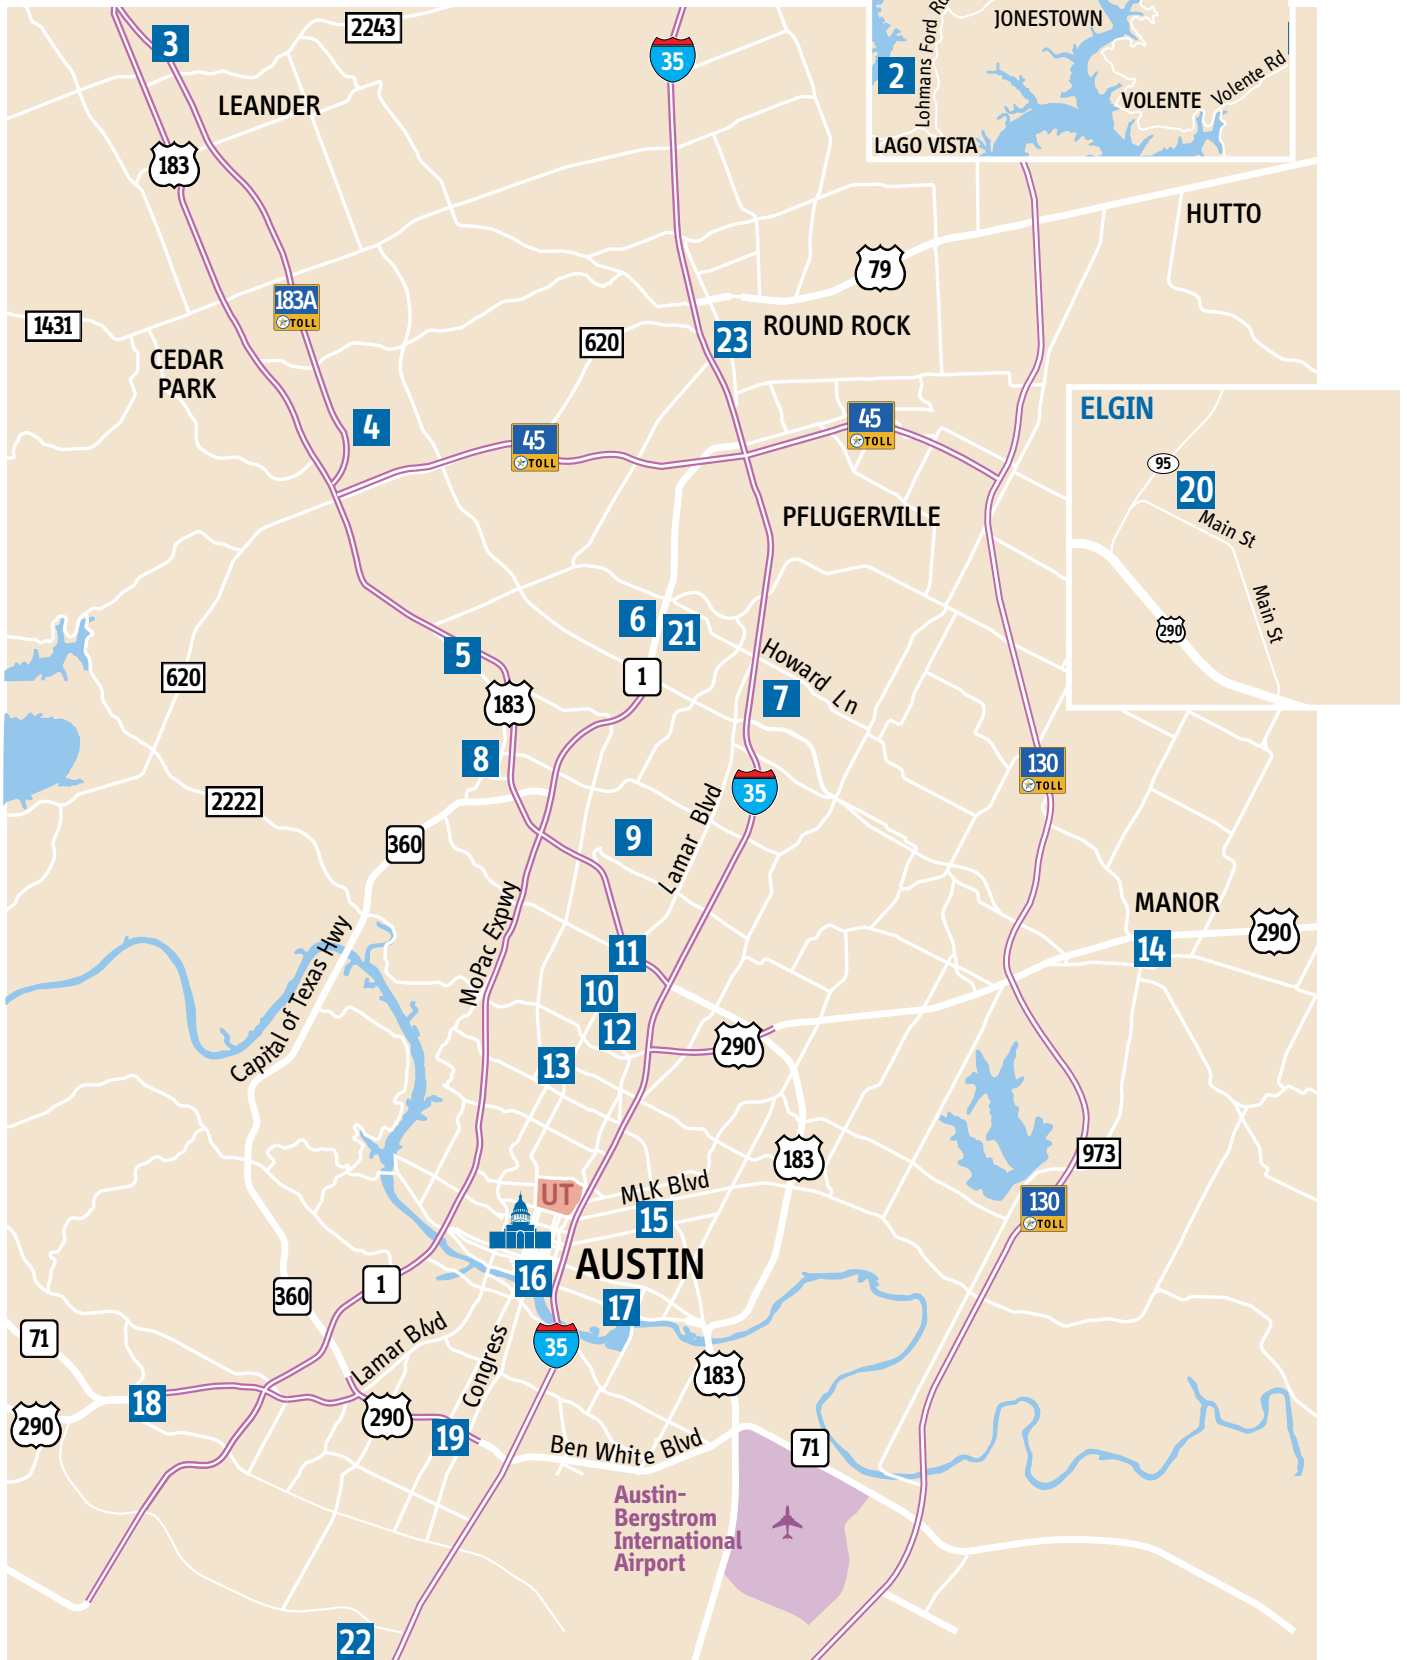

Park & Ride/ Stations Map

Park & Ride/Station Locations

P Parking Available At Location

1 JONESTOWN **P**
Park Dr./Crestview
214 Northwest Flex

2 LAGO VISTA **P**
Dawn Dr./Thunderbird
214 Northwest Flex

**3 LEANDER STATION
 PARK & RIDE** **P**
U.S. 183/FM 2243
800 U.S. 183 N
550 MetroRail Red Line
985 Leander/Lakeline Direct
987 Leander/Lakeline Express

**4 LAKELINE STATION
 PARK & RIDE** **P**
Lakeline Blvd./Lyndhurst St.
13701 Lyndhurst St.
214 Northwest Feeder
383 Research
550 MetroRail Red Line
985 Leander/Lakeline Direct
987 Leander/Lakeline Express
CARTS Marble Falls

12 HIGHLAND STATION
6420½ Airport Blvd.
7 Duval/Dove Springs
324 Georgian/Ohlen
337 Koenig/Colony Park
350 Airport Boulevard
550 MetroRail Red Line

13 TRIANGLE **P**
4600 Guadalupe St.
1 N. Lamar/S. Congress
481 Night Owl North Lamar
656 Intramural Fields
681 Intramural Fields/Far West
801 N. Lamar/S. Congress
990 Manor/Elgin Express

14 MANOR PARK & RIDE **P**
Carrie Manor & Lexington, Manor, TX
470 Manor Circulator
990 Manor/Elgin Express
CARTS Elgin

15 MLK STATION
1719 Alexander Ave.
18 Martin Luther King
465 MLK/UT
550 MetroRail Red Line