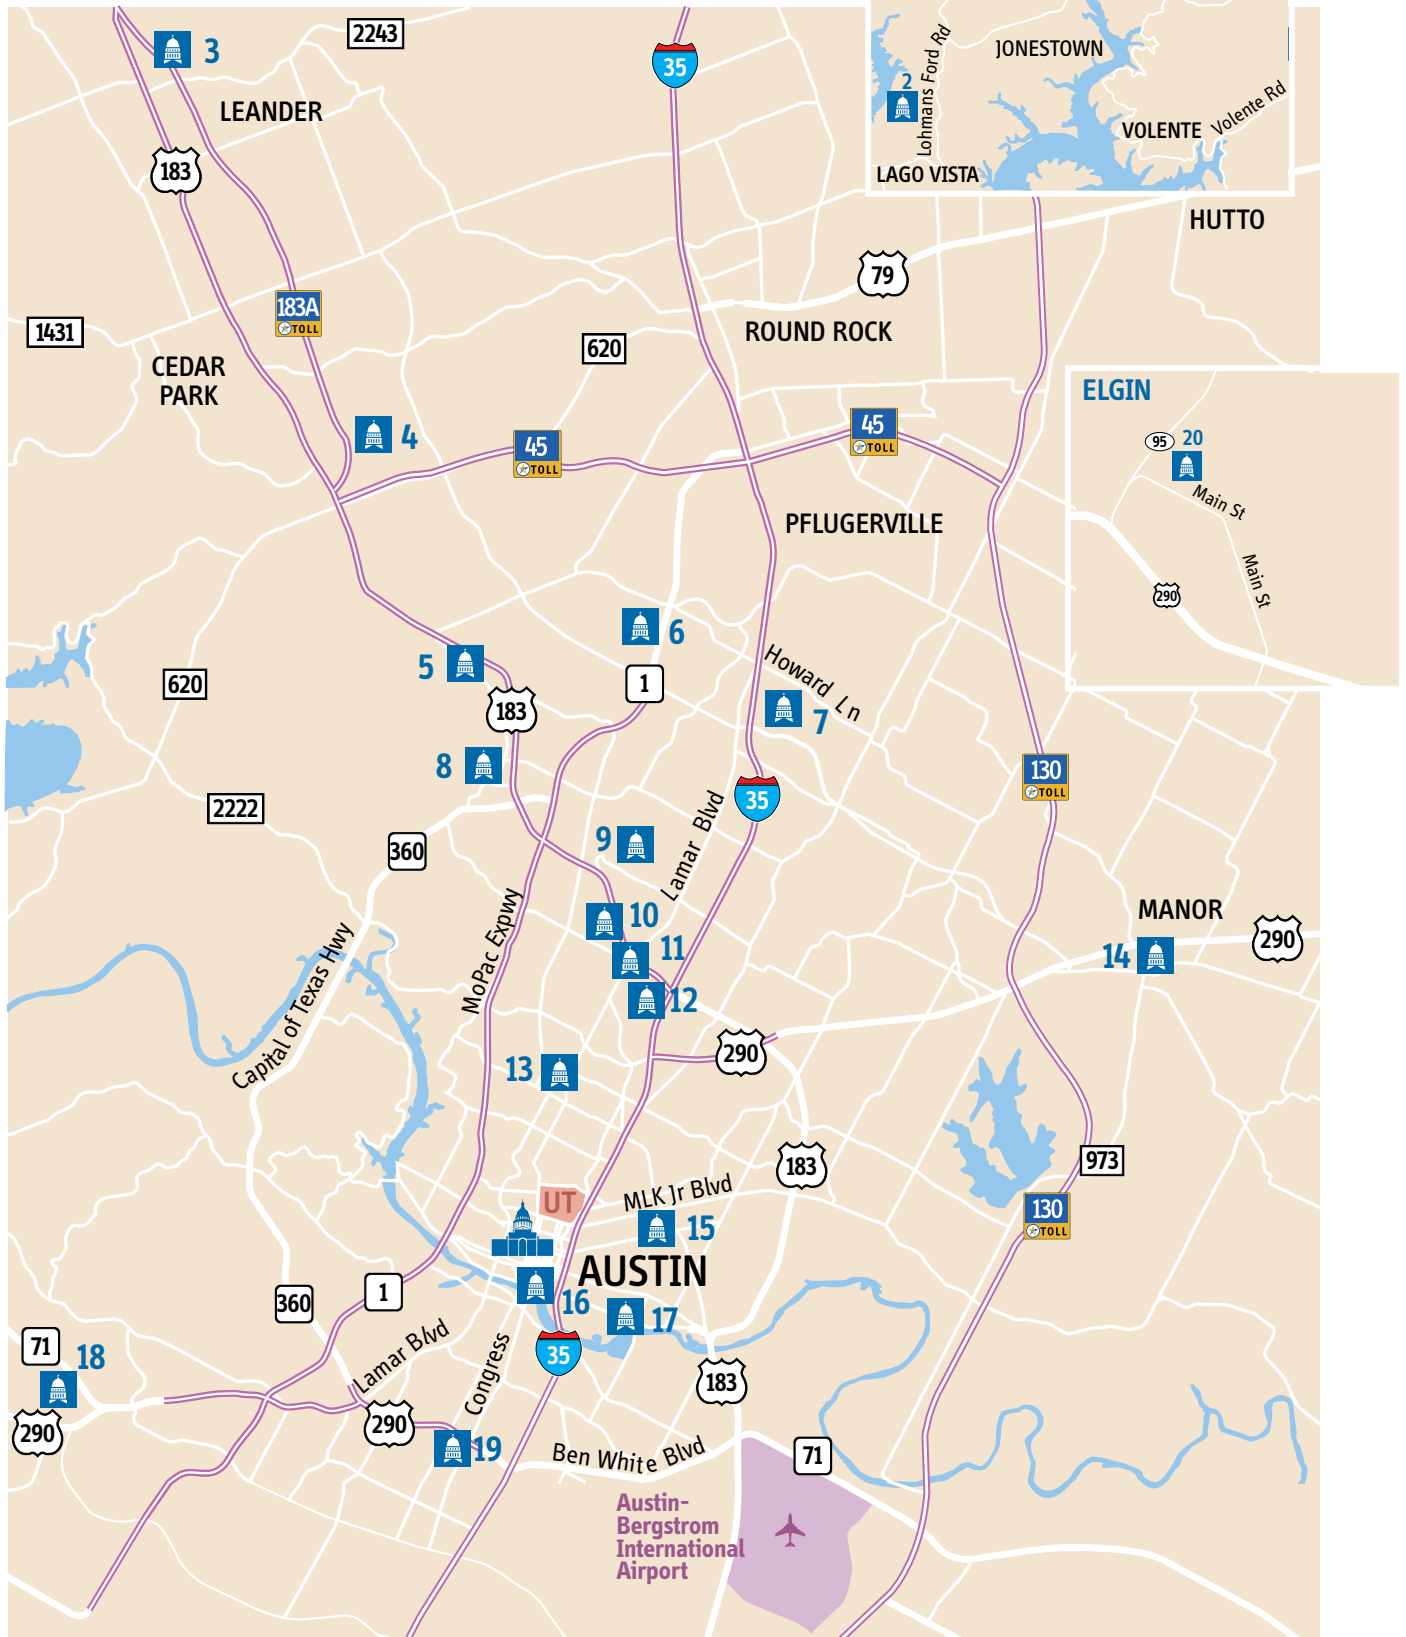

# Park & Ride/ Stations Map

# Park & Ride/Station Locations

**P** Parking Available At Station

## 4 LAKELINE STATION PARK & RIDE **P**

*Lakeline Blvd./Lyndhurst St.*  
13701 Lyndhurst St.  
122 Four Points Limited  
214 Northwest Flex  
383 Research  
550 MetroRail Red Line  
983 N. U.S. 183 Express  
985 Leander/Lakeline Direct  
987 Leander/NW Express  
CARTS Marble Falls

## 6 HOWARD STATION PARK & RIDE **P**

*3710 Howard Lane*  
243 Wells Branch  
550 MetroRail Red Line