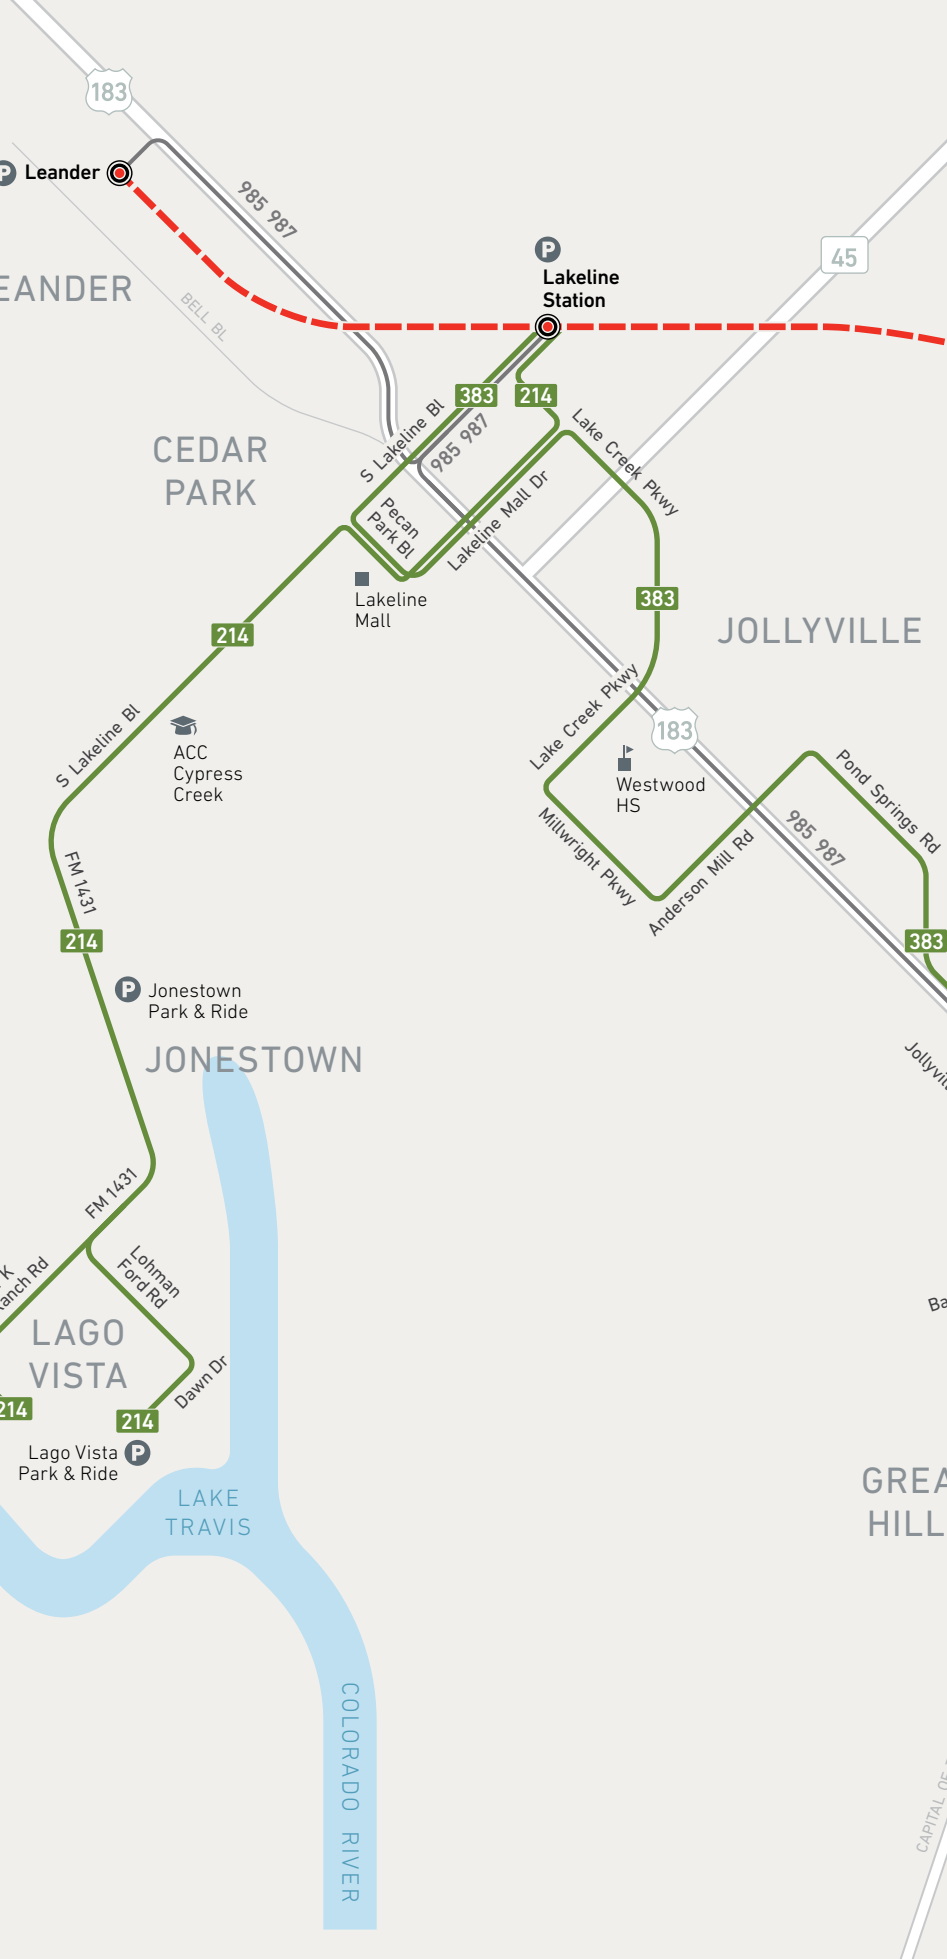

Bus & Rail Service

EFFECTIVE JUNE 3 – AUGUST 18, 2018

LEGEND

High-Frequency Routes

- **803 MetroRapid** Limited-stop service for a faster ride. Board and de-board at designated stations.
- **7 MetroBus Local** Local-stop service. Board and de-board at any bus stop along the route.

Regular Routes

- **6 MetroBus Local** Service to/from and via Downtown Austin along major streets.
- **353 MetroBus Local** Service in outlying areas, including Crosstown, Flex and Feeder routes.
- **656 UT Shuttle** Shuttle service linking University of Texas main campus to outlying residential areas.
- **935 MetroExpress, MetroFlyer** Including Limited routes.
- **50 Round Rock Transit** Round Rock service with connecting AM/PM trips to Austin.
- **465 MetroRail Shuttle** Shuttle service linking MetroRail stations to nearby activity centers.

MetroRail

- **MetroRail Red Line**

Places to Go

- Transit Hub
- School
- Hospital/Medical Center
- Point of Interest
- Park & Ride
- Library
- College/University
- Airport

SCHEMATIC MAP NOT TO SCALE