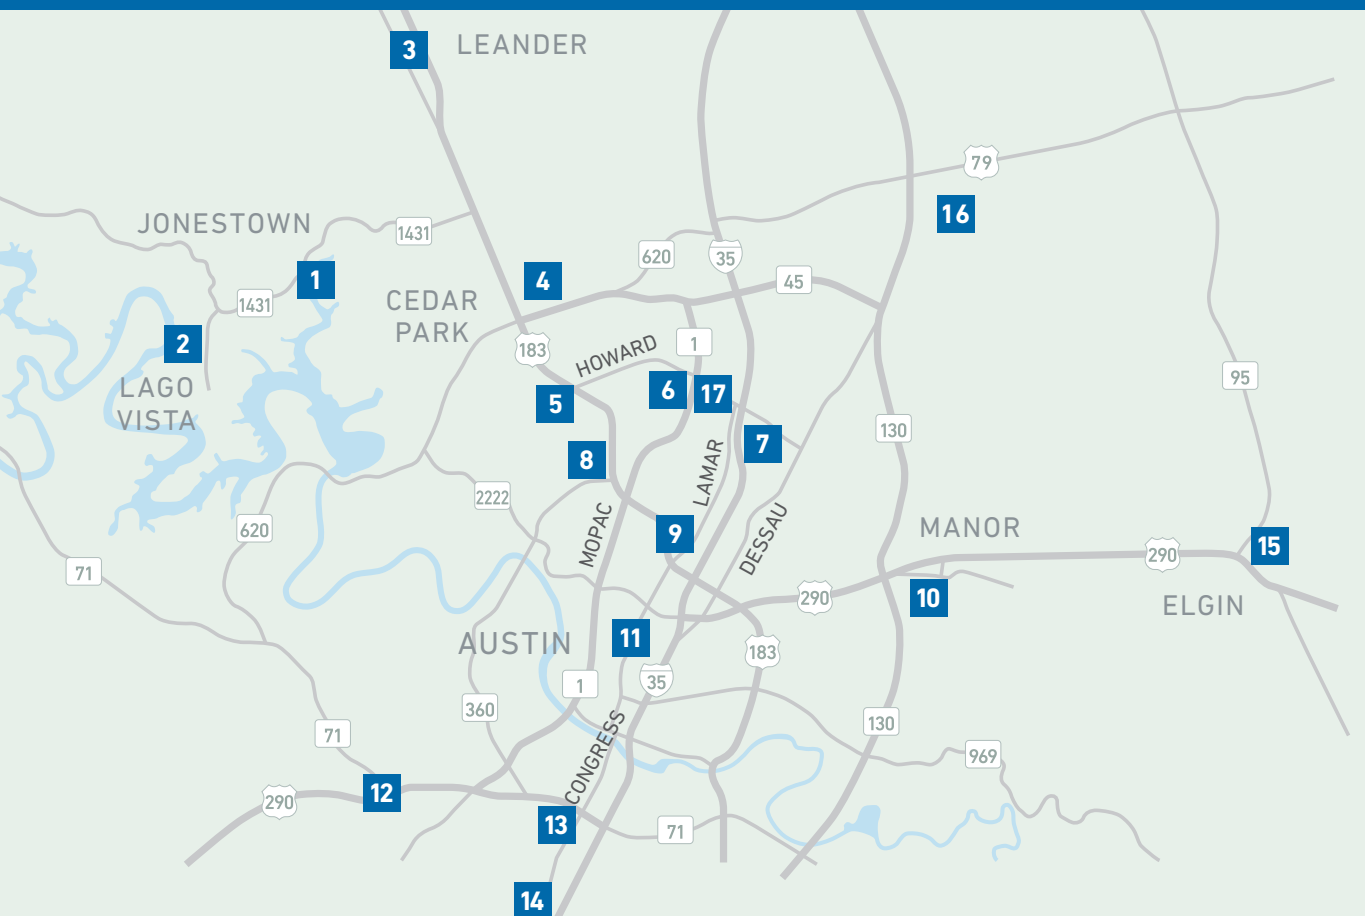

MetroRail

Rail service between Leander and downtown Austin. Consult the schedule for weekday and Saturday times at each station.

- MetroRail Red Line**

Places to Go

- Transit Hub
- School
- Hospital/Medical Center
- Point of Interest
- Park & Ride
- Library
- College/University
- Airport

SCHEMATIC MAP NOT TO SCALE

Downtown Austin/UT

Night Owl & E-Bus

Park & Ride

- | | | |
|--|--|---|
| <p>1 JONESTOWN
Park Dr at Crestview
214</p> <p>2 LAGO VISTA
Dawn Dr/Thunderbird
214</p> <p>3 LEANDER STATION
800 US-183 North
985 987</p> <p>4 LAKELINE STATION
13701 Lyndhurst St
214 383
985 987 CARTS</p> <p>5 PAVILION
12400 US-183
383 981 982</p> <p>6 HOWARD STATION
3710 Howard Ln
50 243</p> | <p>7 TECH RIDGE
900 Center Ridge Dr
BIKE SHELTER
1 52 135 243 325
392 801 935 CARTS</p> <p>8 GREAT HILLS
10500 Jollyville Rd
3 383 981 982</p> <p>9 NORTH LAMAR TRANSIT CENTER
8001 US-183 at N Lamar
1 323 383 801</p> <p>10 MANOR
Carrie Manor at Lexington
470 990 CARTS</p> <p>11 TRIANGLE
4800 Guadalupe St
1 801 481 656 681
990</p> <p>12 OAK HILL
US-290 at William Cannon
171 315</p> | <p>13 SOUTH CONGRESS TRANSIT CENTER
301 W Ben White
BIKE SHELTER
1 310 315 801</p> <p>14 SOUTHPARK MEADOWS PARK & RIDE
9300 S IH 35 Frontage Rd.
3 10 201 801</p> <p>15 ELGIN
TX-95 at Main St
990 CARTS</p> <p>16 ROUND ROCK TRANSIT CENTER
300 W Bagdad Ave
50 51 52 980</p> <p>17 NEW LIFE PARK & RIDE
3200 Century Park Blvd.
980</p> |
|--|--|---|

LEGEND

High-Frequency Routes
Buses arrive every 15 minutes or better on weekdays, with 20-30 minute service during most evenings and weekends.

MetroRapid (801, 803)
Limited-stop service for a faster ride. Board and alight at designated stations.

MetroRail Red Line
Downtown Austin/UT inset.

Places to Go

- Transit Hub
- High School
- Hospital/Medical Center
- Point of Interest
- Park & Ride
- Library
- College/University
- Airport

Regular Routes
Times and service levels vary by route. Consult individual route schedules for specific information.