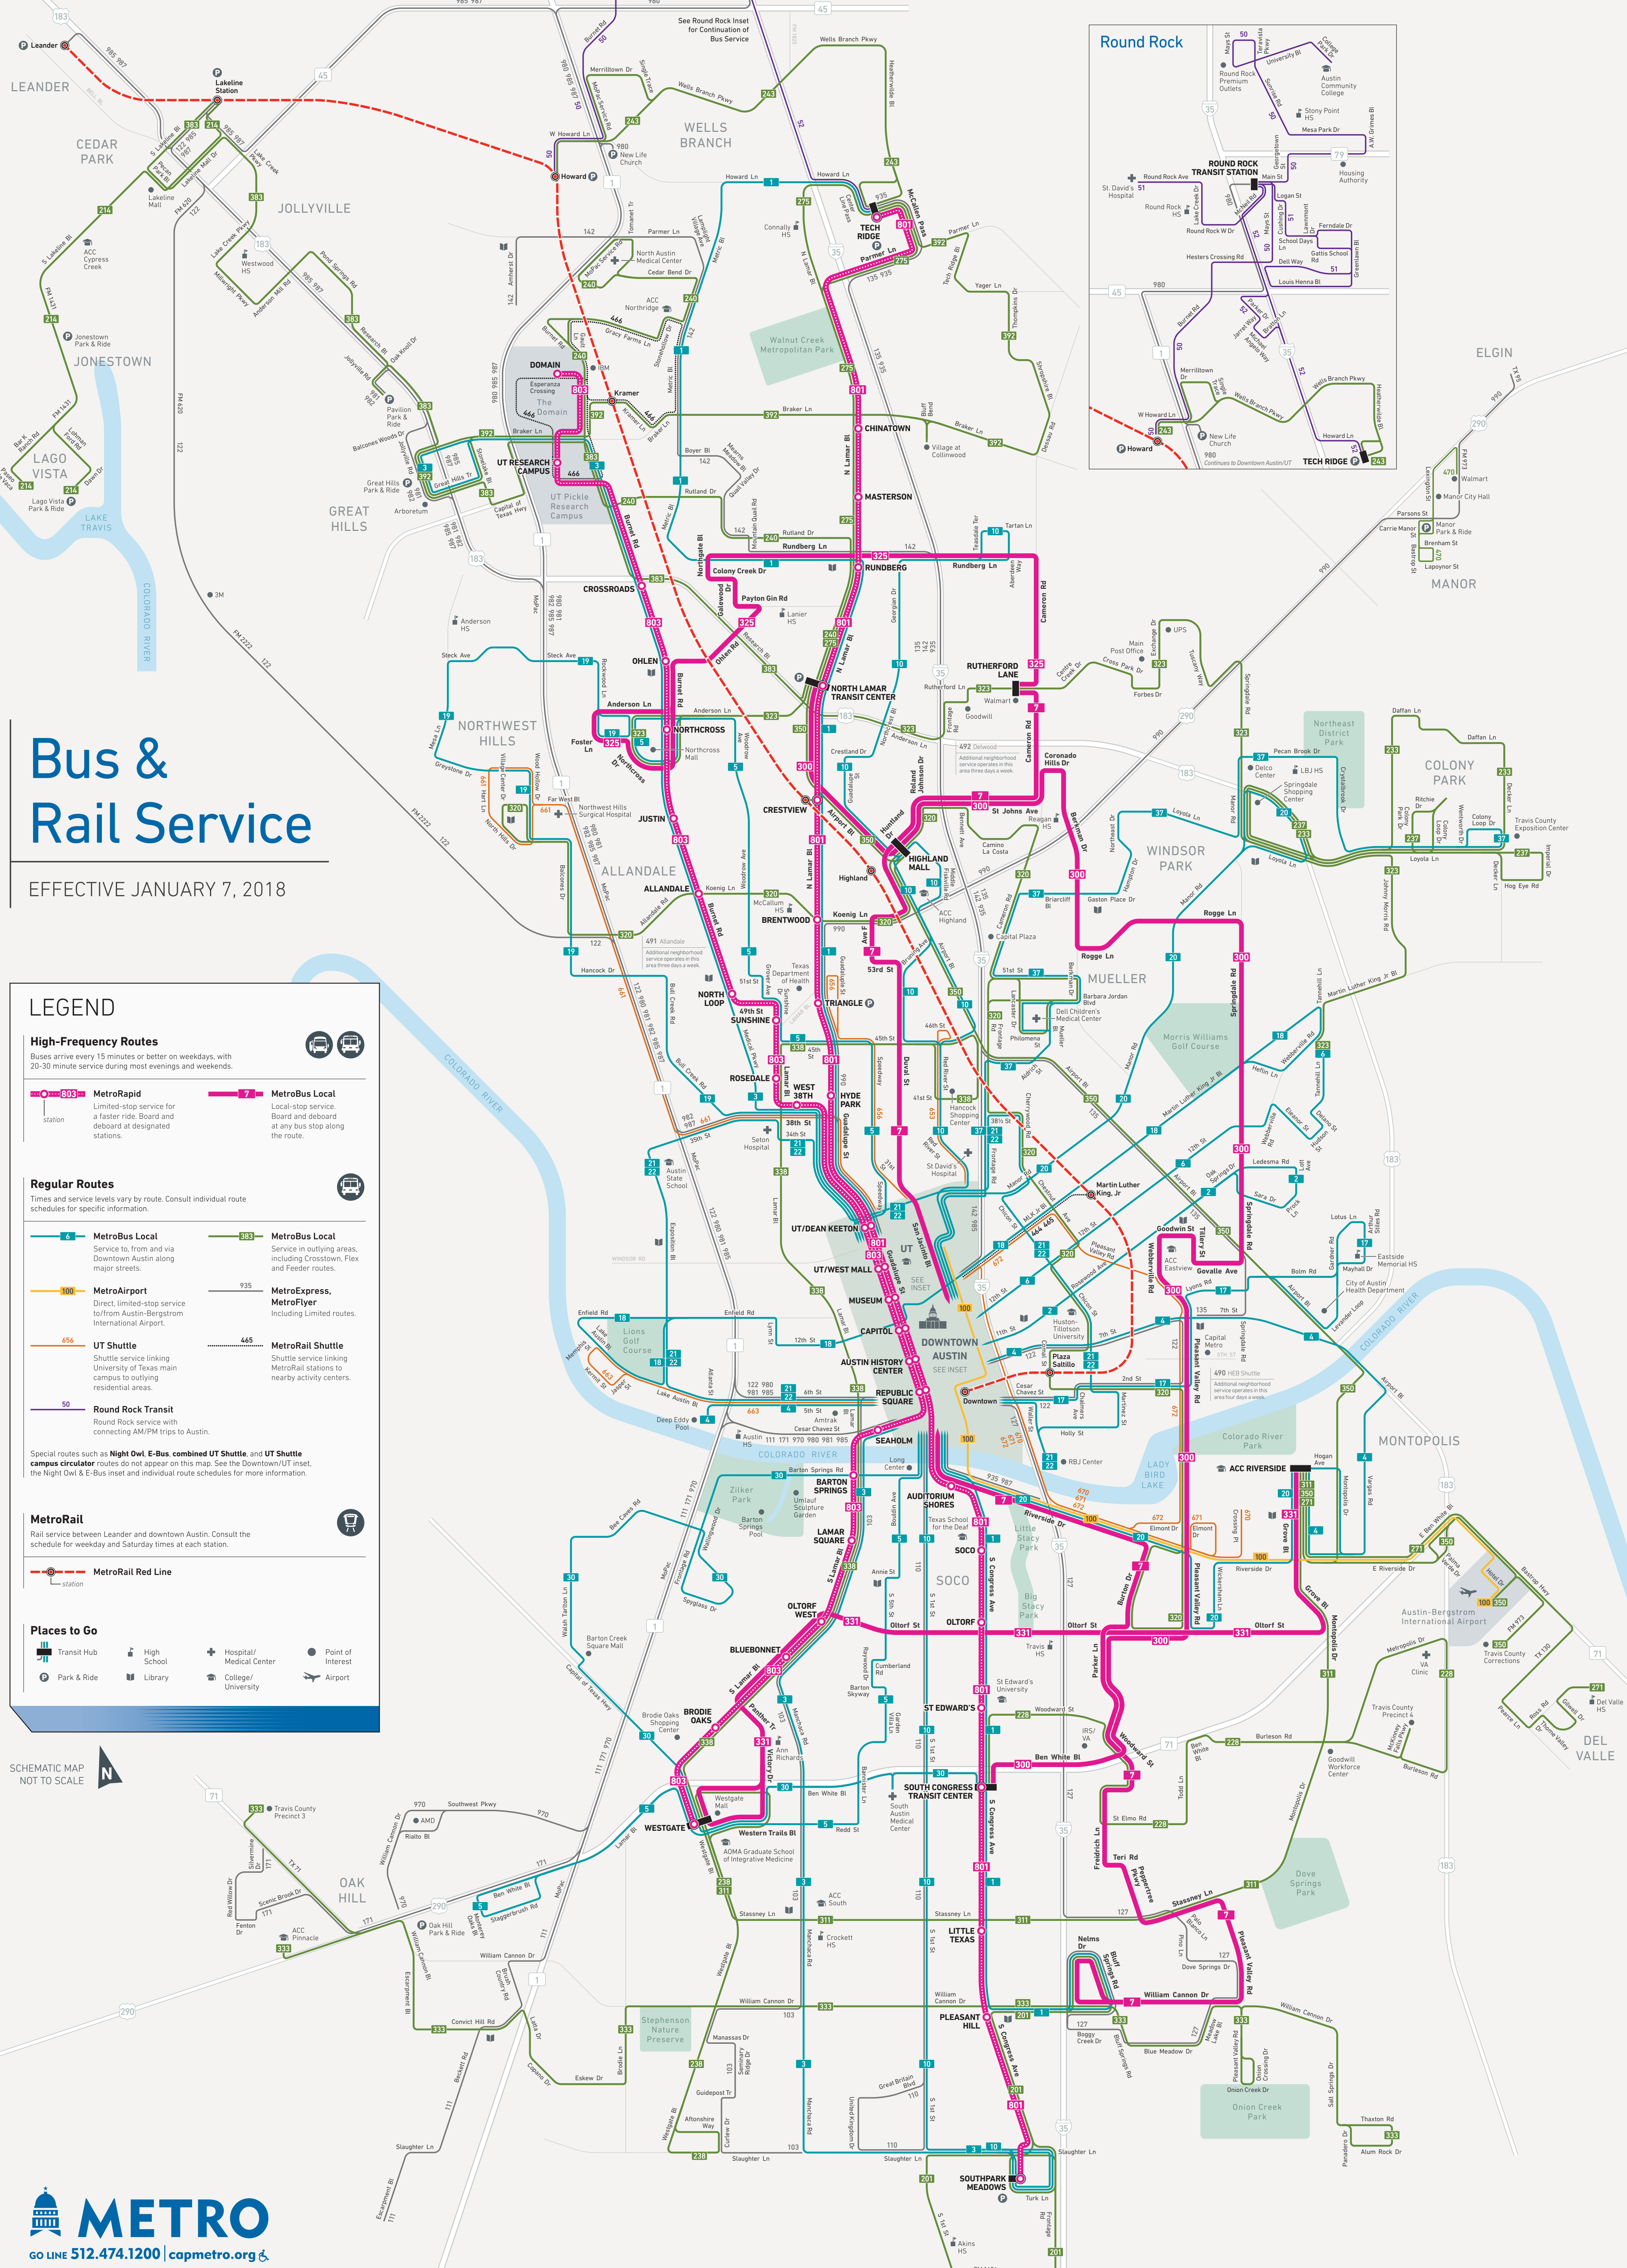

Bus & Rail Service

EFFECTIVE JANUARY 7, 2018

LEGEND

High-Frequency Routes

- **803 MetroRapid** Limited-stop service for a faster ride. Board and deboard at designated stations.
- **7 MetroBus Local** Local-stop service. Board and deboard at any bus stop along the route.

Regular Routes

- **6 MetroBus Local** Service to, from and via Downtown Austin along major streets.
- **383 MetroBus Local** Service in outlying areas, including Crosstown, Flex and Feeder routes.
- **300 MetroAirport** Direct, limited-stop service to/from Austin-Bergstrom International Airport.
- **935 MetroExpress, MetroFlyer** Including limited routes.
- **456 UT Shuttle** Shuttle service linking University of Texas main campus to outlying residential areas.
- **445 MetroRail Shuttle** Shuttle service linking MetroRail stations to nearby activity centers.
- **50 Round Rock Transit** Round Rock service with connecting AM/PM trips to Austin.

MetroRail

- **MetroRail Red Line**

Places to Go

- Transit Hub
- High School
- Hospital/Medical Center
- Point of Interest
- Park & Ride
- Library
- College/University
- Airport

SCHEMATIC MAP NOT TO SCALE