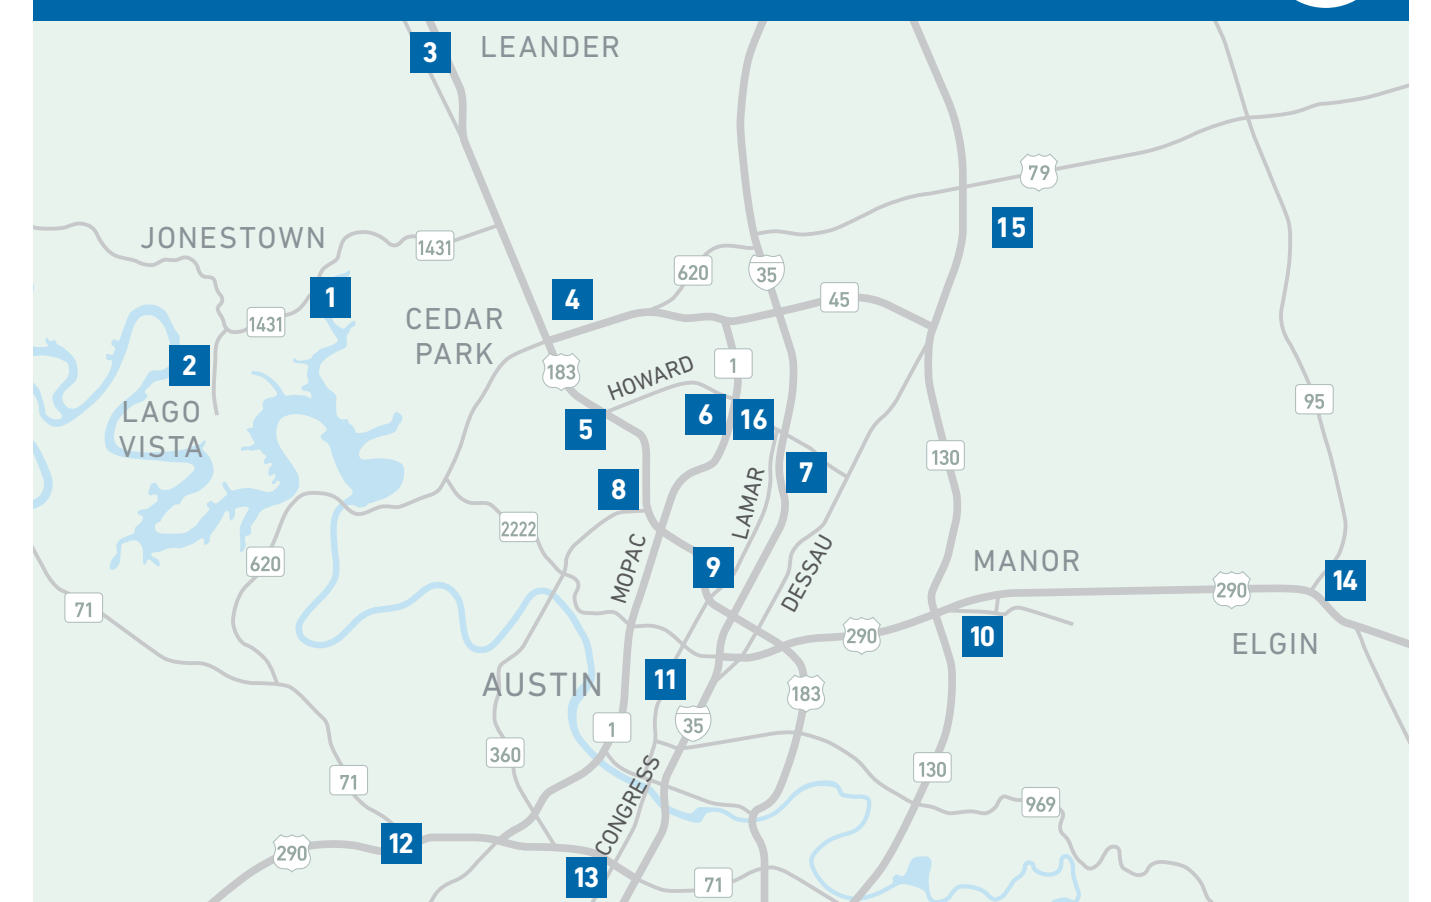

MetroRail

Rail service between Leander and downtown Austin. Consult the schedule for weekday and Saturday times at each station.

- MetroRail Red Line**

Places to Go

- Transit Hub
- High School
- Hospital/Medical Center
- Point of Interest
- Park & Ride
- Library
- College/University
- Airport

SCHEMATIC MAP NOT TO SCALE

Downtown Austin/UT

Night Owl & E-Bus

Park & Ride

- 1 - JONESTOWN**
Park Dr at Crestview
214
- 2 - LAGO VISTA**
Dawn Dr/Thunderbird
214
- 3 - LEANDER STATION**
800 US-183 North
985 987
- 4 - LAKELINE STATION**
13701 Lyndhurst St
122 214 383 985 987 CARTS
- 5 - PAVILION**
12400 US-183
383 981 982
- 6 - HOWARD STATION**
3710 Howard Ln
50 243
- 7 - TECH RIDGE**
900 Center Ridge Dr
BIKE SHELTER
1 52 135 243 275 392 801 935 CARTS
- 8 - GREAT HILLS**
10500 Jollyville Rd
3 383 392 981 982
- 9 - NORTH LAMAR TRANSIT CENTER**
8001 US-183 at N Lamar
1 240 275 300 323 350 383 801
- 10 - MANOR**
Carrie Manor at Lexington
470 990 CARTS
- 11 - TRIANGLE**
4800 Guadalupe St
1 801 481 656 681
- 12 - OAK HILL**
US-290 at William Cannon
171 970
- 13 - SOUTH CONGRESS TRANSIT CENTER**
301 W Ben White
BIKE SHELTER
1 30 228 300 801
- 14 - ELGIN**
TX-95 at Main St
990 CARTS
- 15 - ROUND ROCK TRANSIT CENTER**
300 W Bagdad Ave
50 51 52 980
- 16 - NEW LIFE PARK & RIDE**
3200 Century Park Blvd.
980

LEGEND

High-Frequency Routes
Buses arrive every 15 minutes or better on weekdays, with 20-30 minute service during most evenings and weekends.

- 803 MetroRapid**: Limited-stop service for a faster ride. Board and alight at designated stations.
- 7 MetroBus Local**: Local-stop service. Board and alight at any bus stop along the route.

MetroRail
Rail service between Leander and downtown Austin. Consult the schedule for weekday and Saturday times at each station.

MetroRail Red Line

Places to Go

- Transit Hub
- High School
- Hospital/Medical Center
- Point of Interest
- Park & Ride
- Library
- College/University
- Airport