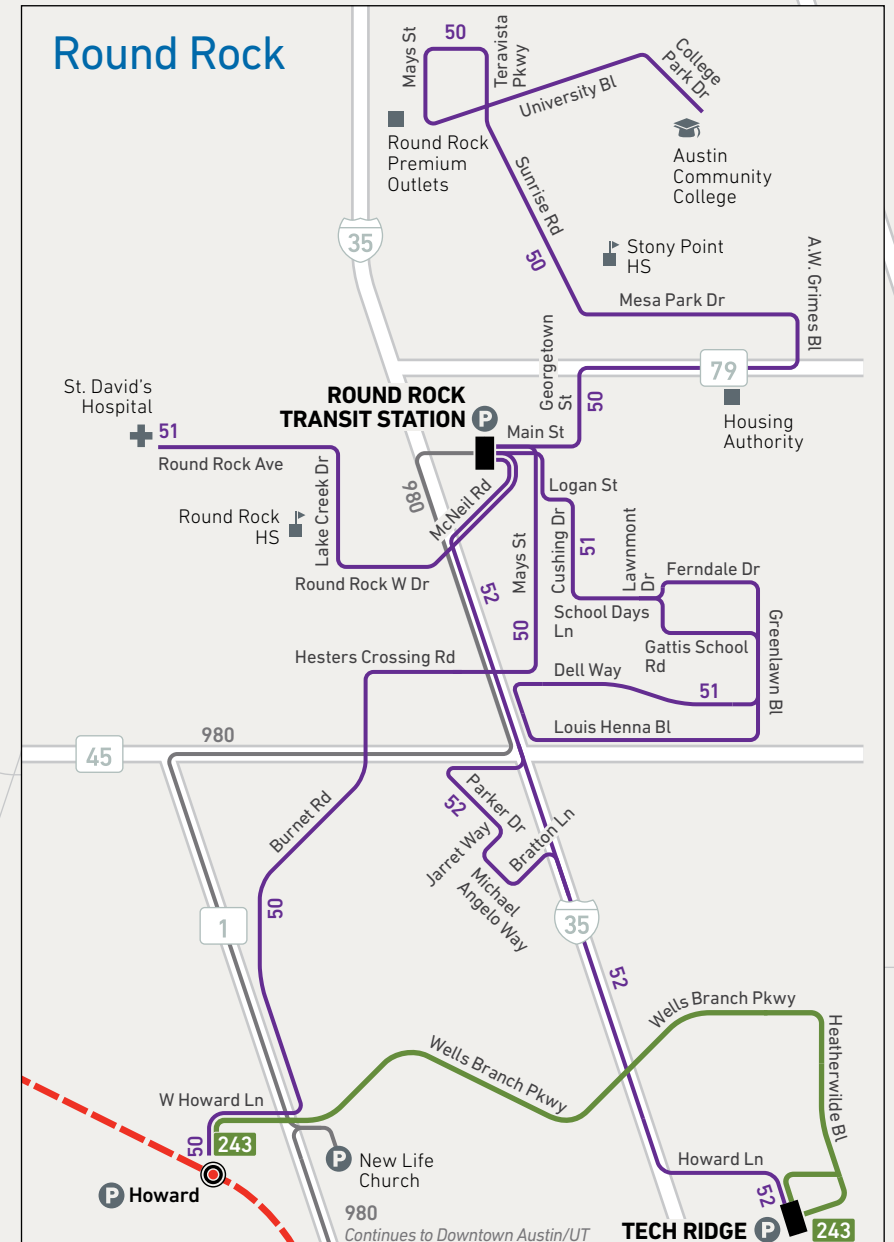

Bus & Rail Service

EFFECTIVE JUNE 3 – AUGUST 18, 2018

LEGEND

High-Frequency Routes

- **803 MetroRapid** Limited-stop service for a faster ride. Board and de-board at designated stations.
- **7 MetroBus Local** Local-stop service. Board and de-board at any bus stop along the route.

Regular Routes

- **6 MetroBus Local** Service to/from and via Downtown Austin along major streets.
- **353 MetroBus Local** Service in outlying areas, including Crosstown, Flex and Feeder routes.
- **656 UT Shuttle** Shuttle service linking University of Texas main campus to outlying residential areas.
- **935 MetroExpress, MetroFlyer** Including Limited routes.
- **50 Round Rock Transit** Round Rock service with connecting AM/PM trips to Austin.
- **465 MetroRail Shuttle** Shuttle service linking MetroRail stations to nearby activity centers.

MetroRail

- **MetroRail Red Line**

Places to Go

- Transit Hub
- School
- Hospital/Medical Center
- Point of Interest
- Park & Ride
- Library
- College/University
- Airport

SCHEMATIC MAP NOT TO SCALE