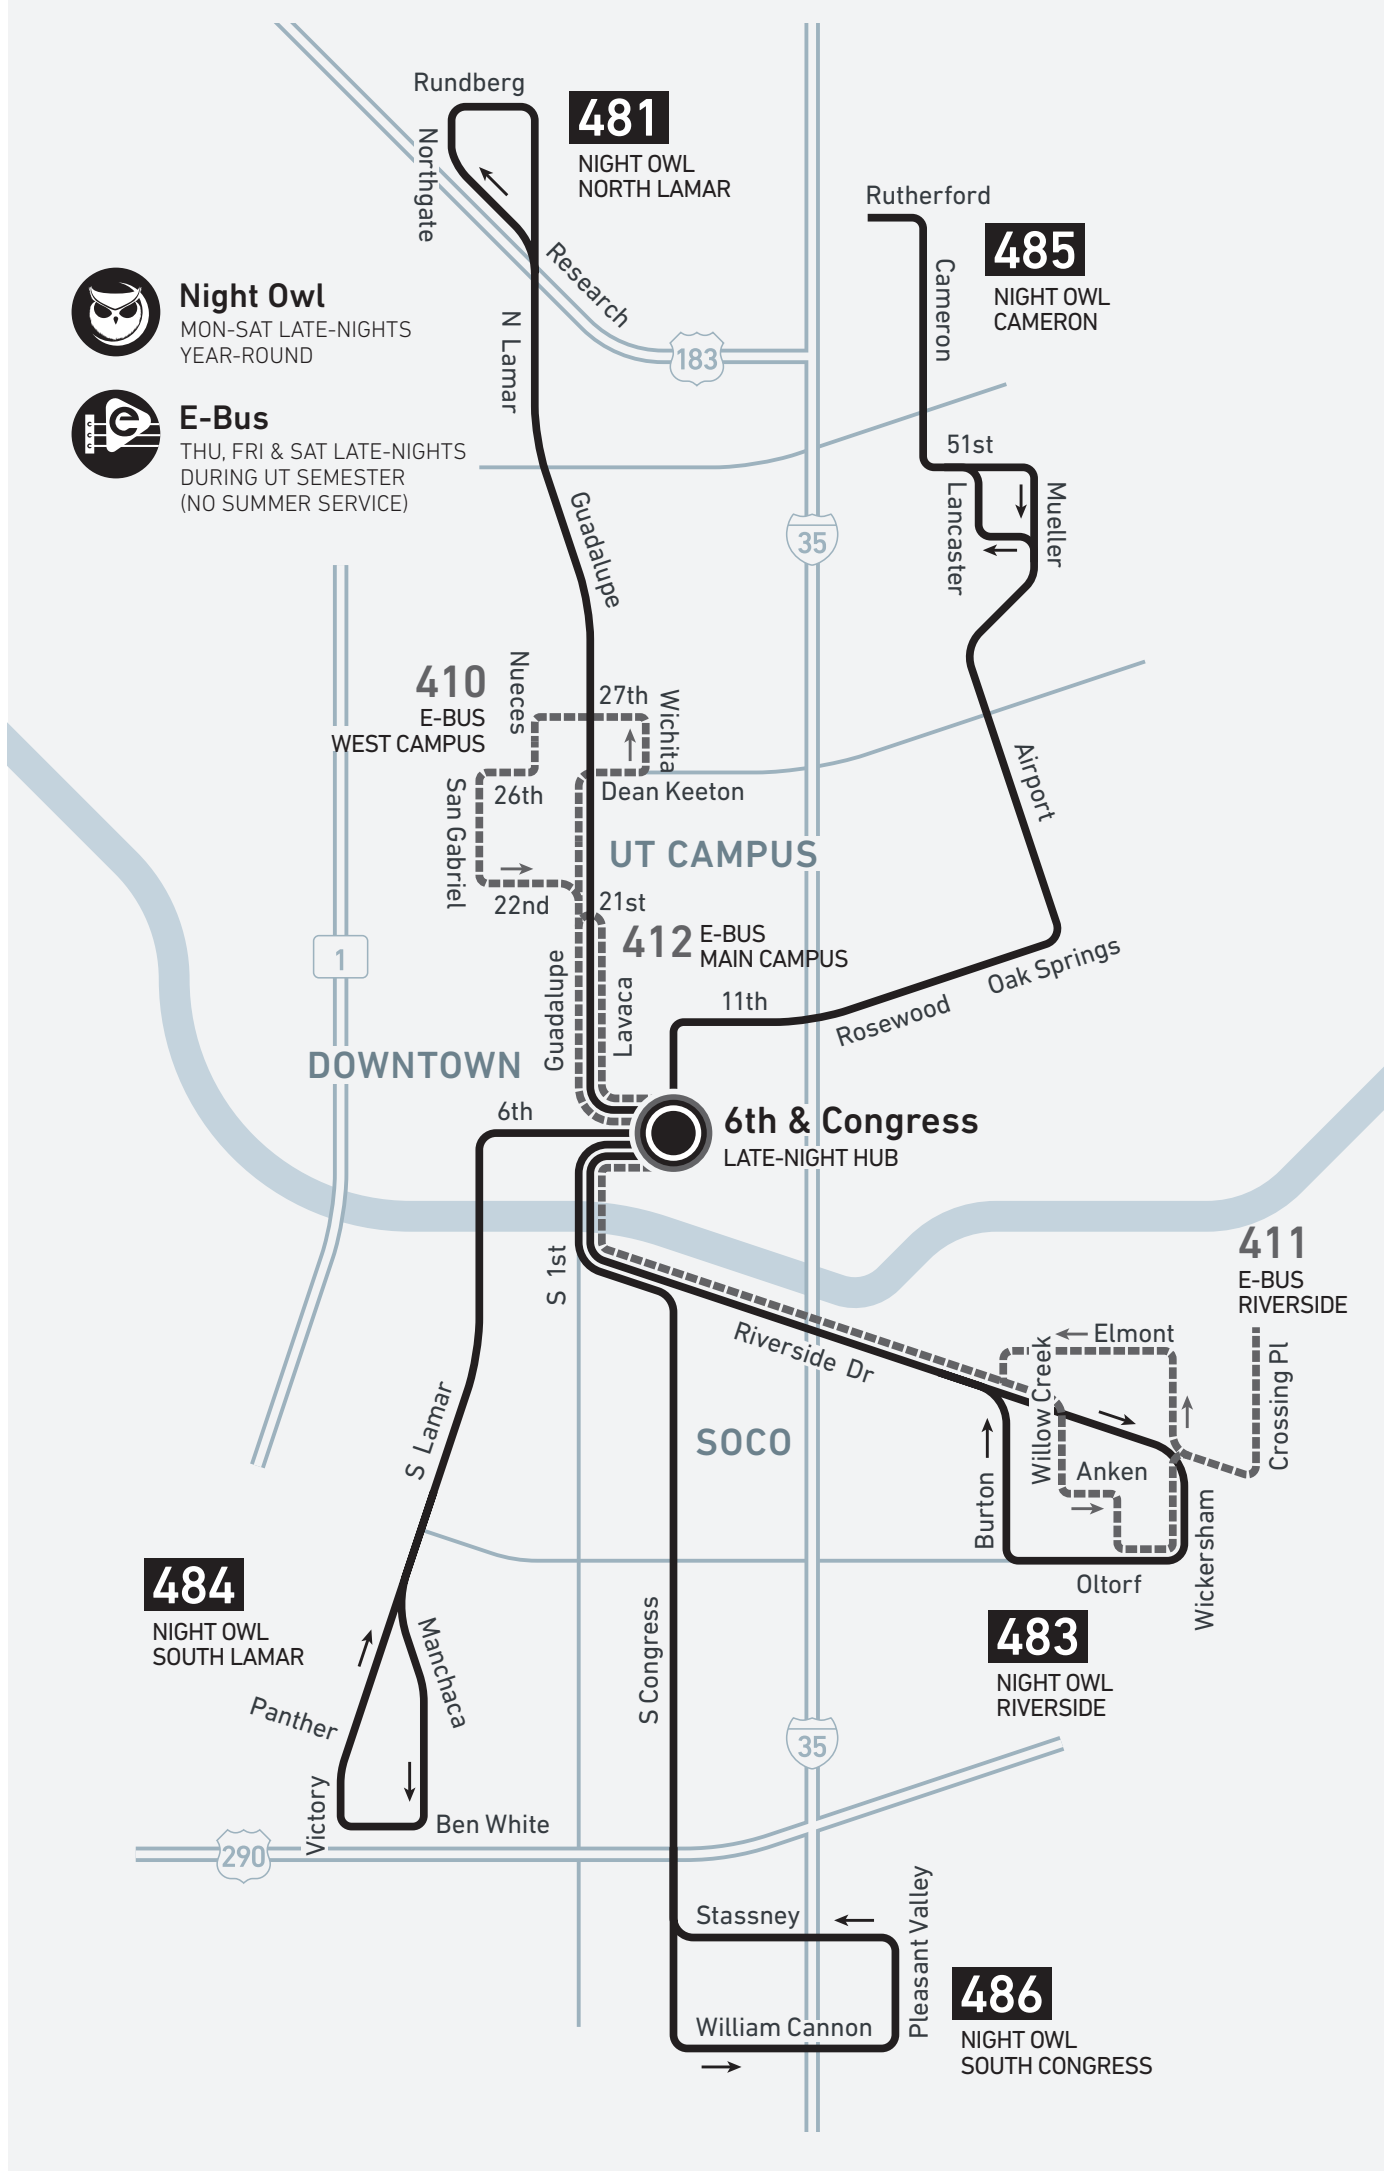

Night Owl & E-Bus