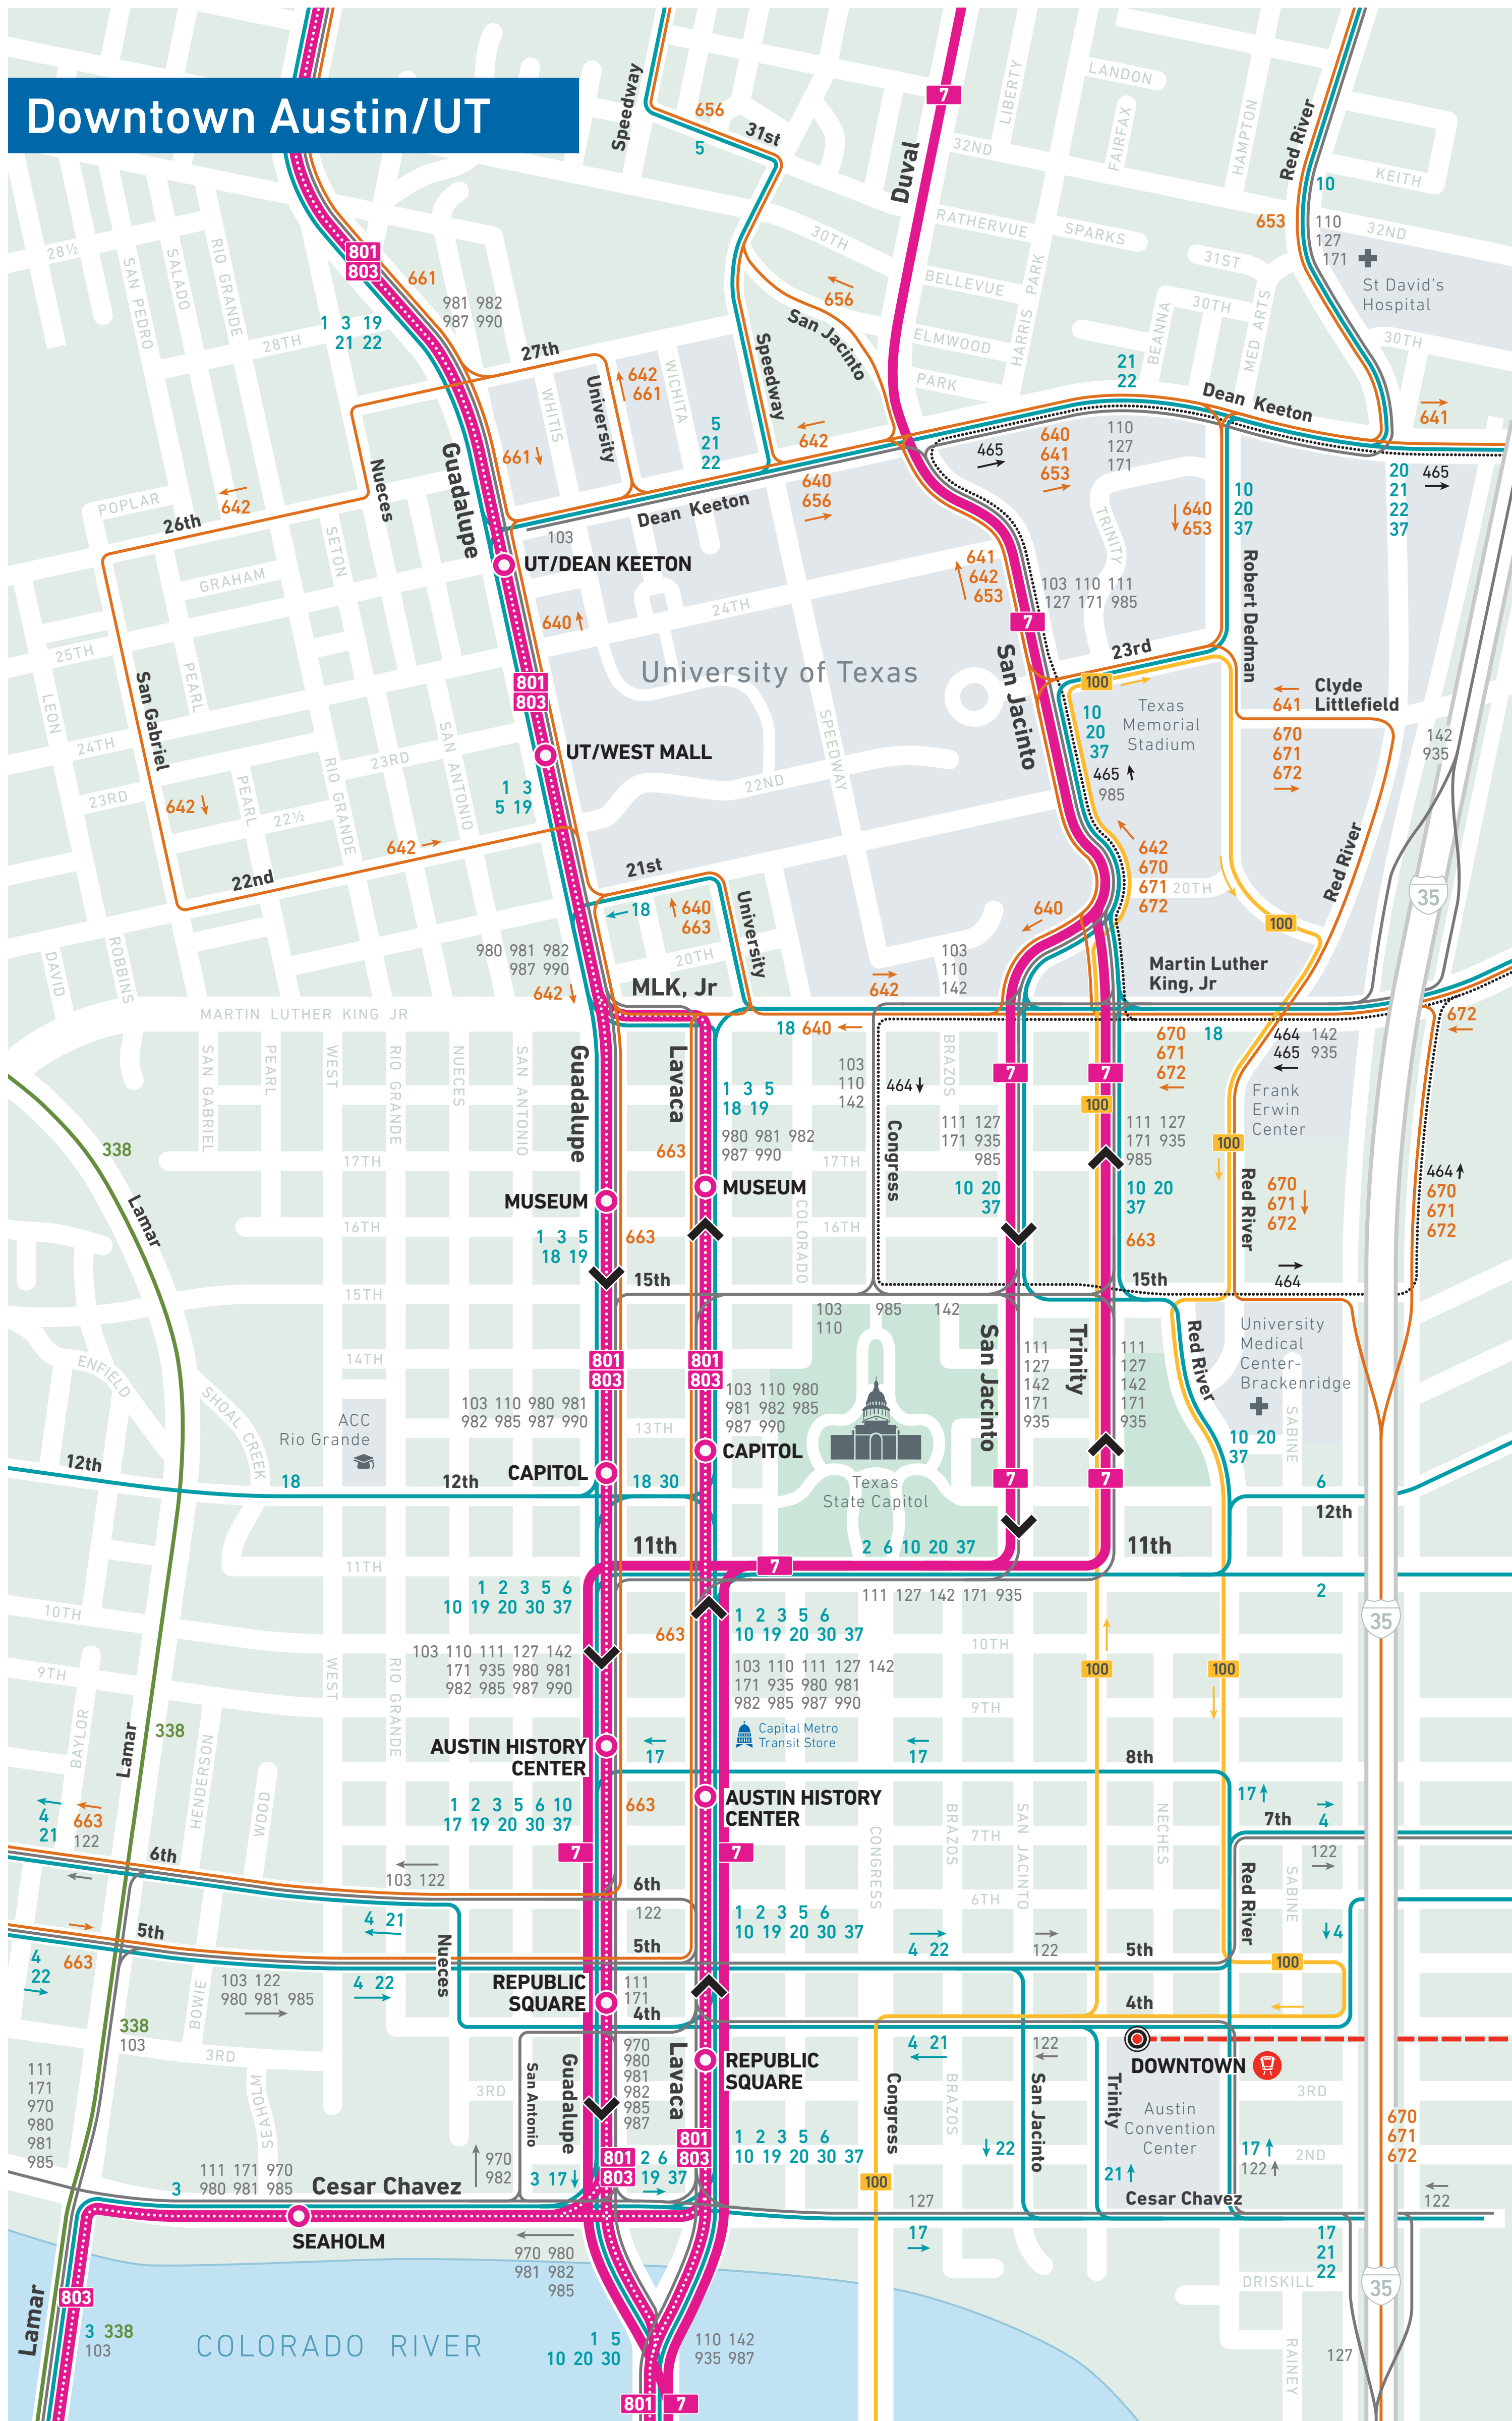

Downtown Austin/UT