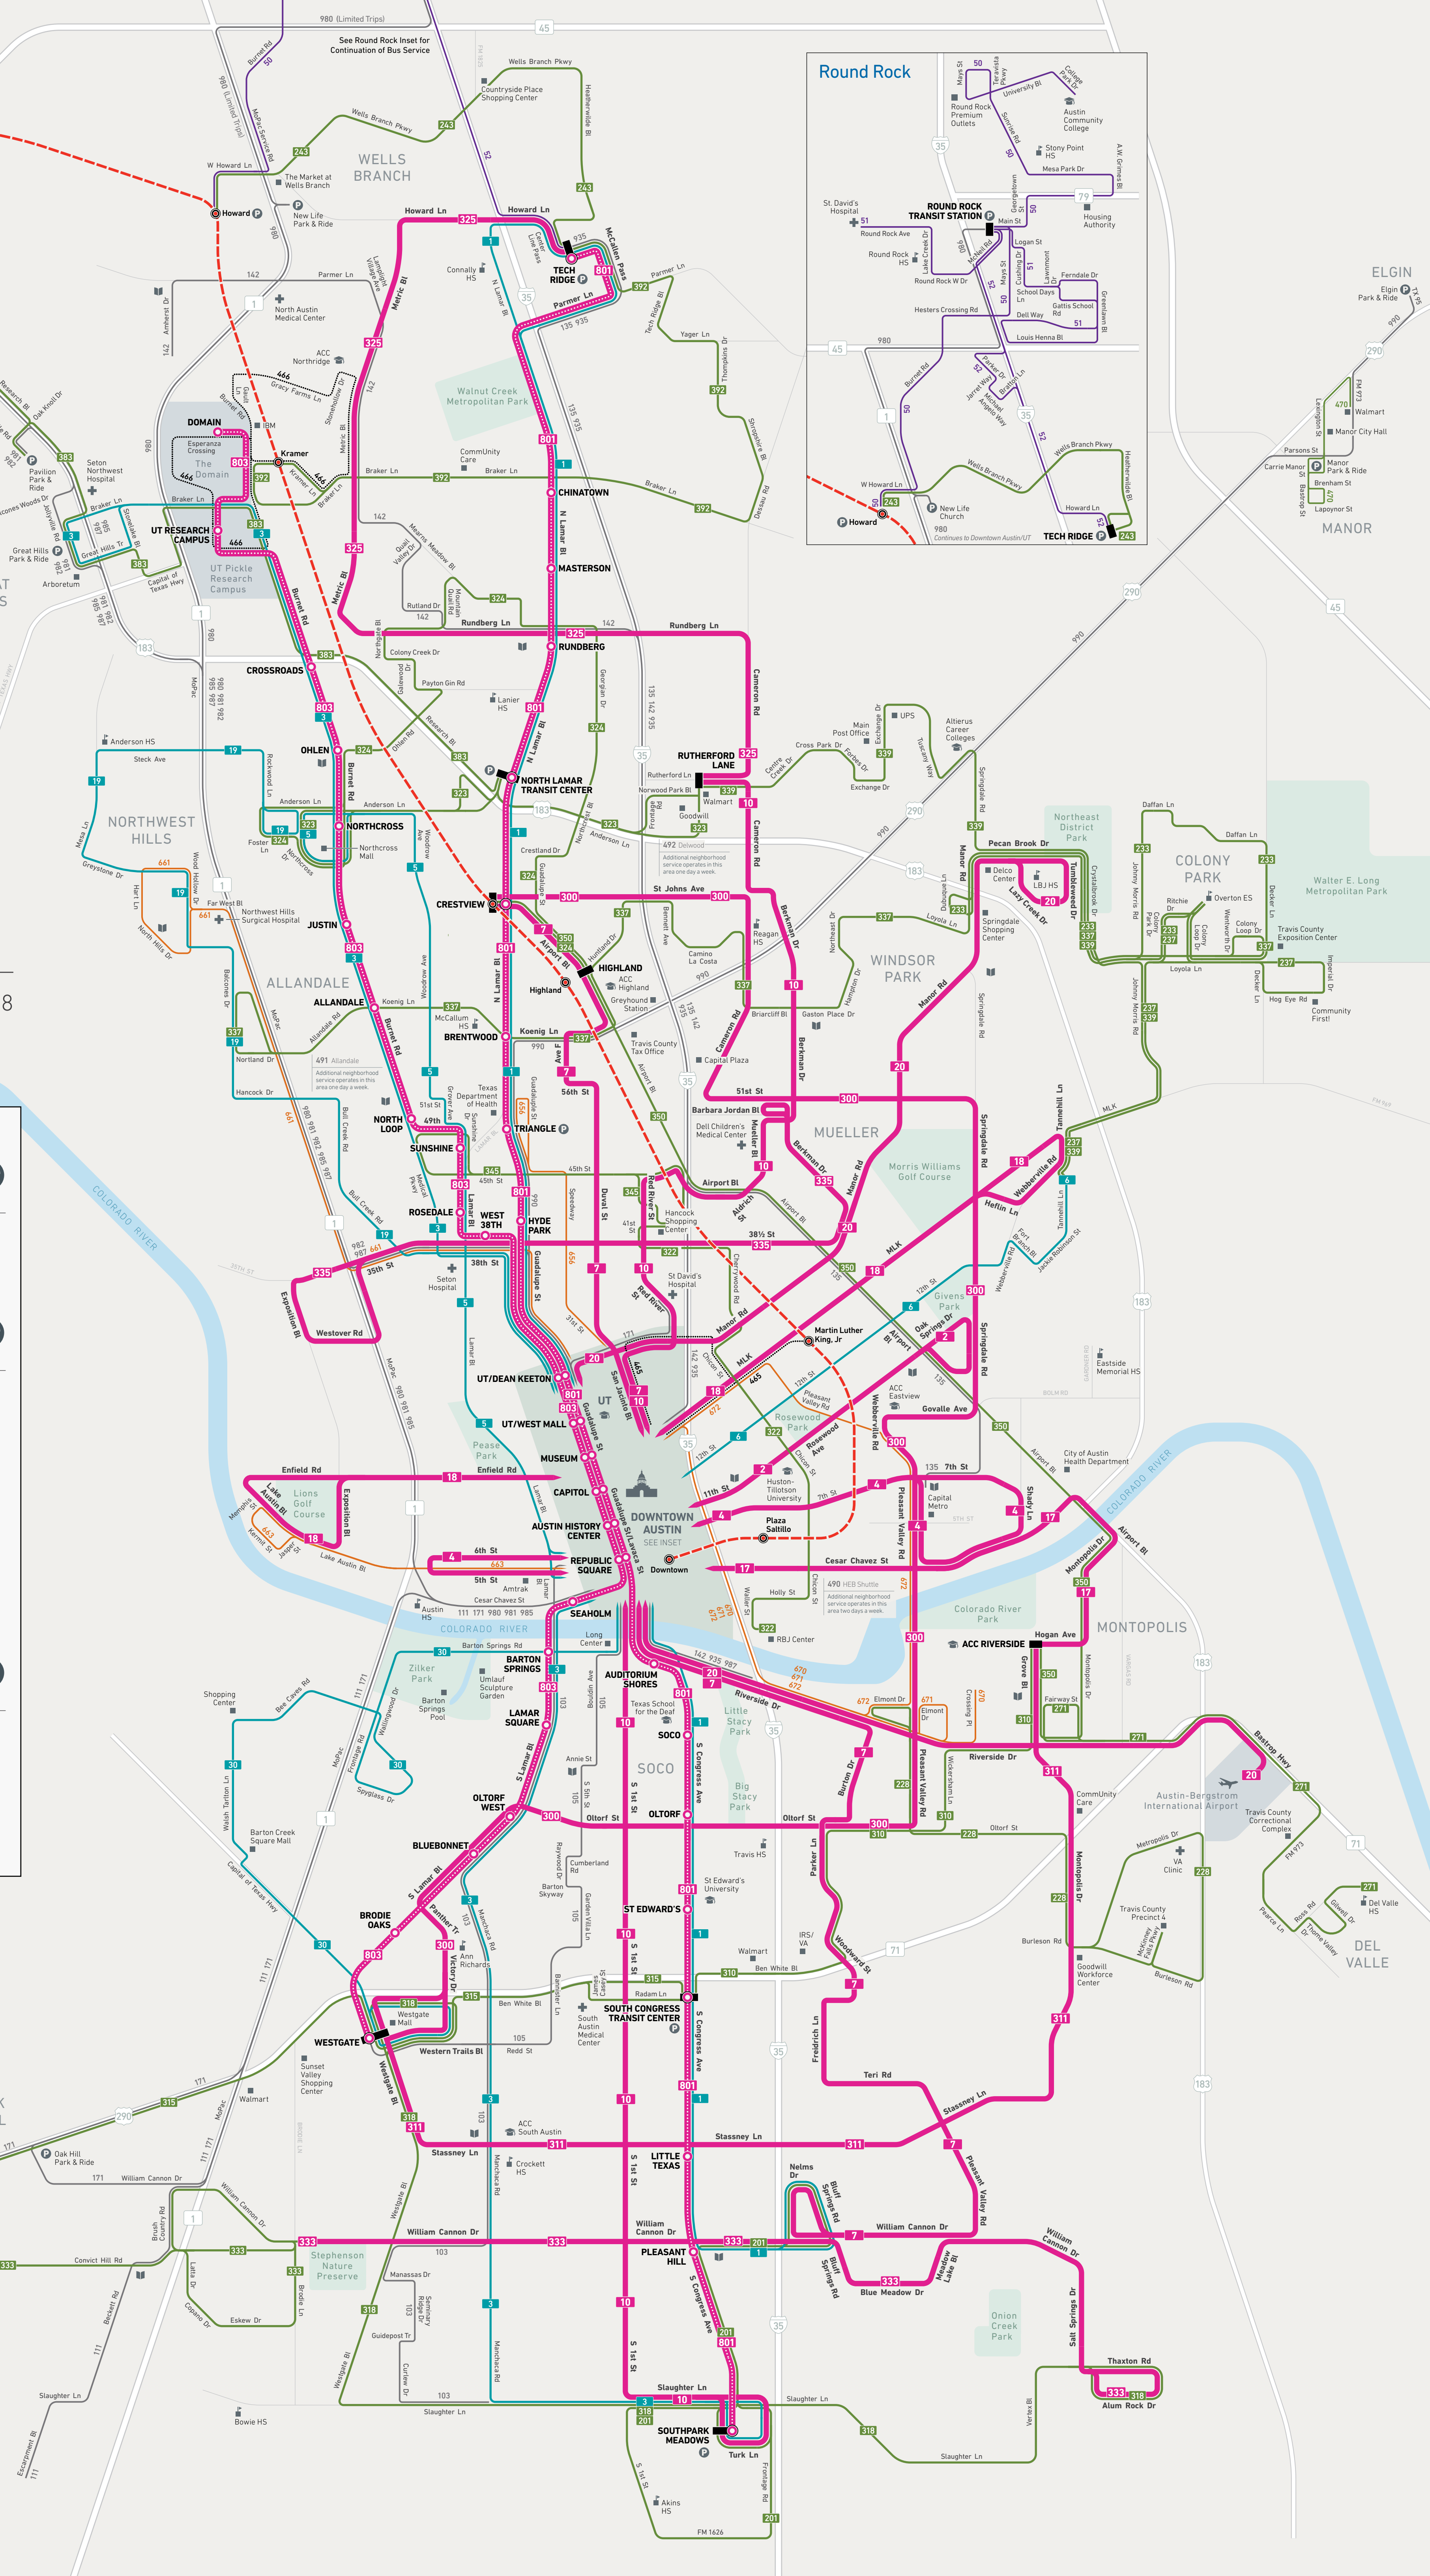

Bus & Rail Service

EFFECTIVE JUNE 3 – AUGUST 18, 2018

LEGEND

High-Frequency Routes

- **803 MetroRapid** Limited-stop service for a faster ride. Board and de-board at designated stations.
- **7 MetroBus Local** Local-stop service. Board and de-board at any bus stop along the route.

Regular Routes

- **6 MetroBus Local** Service to/from and via Downtown Austin along major streets.
- **353 MetroBus Local** Service in outlying areas, including Crosstown, Flex and Feeder routes.
- **656 UT Shuttle** Shuttle service linking University of Texas main campus to outlying residential areas.
- **935 MetroExpress, MetroFlyer** Including Limited routes.
- **50 Round Rock Transit** Round Rock service with connecting AM/PM trips to Austin.
- **465 MetroRail Shuttle** Shuttle service linking MetroRail stations to nearby activity centers.

MetroRail

- **MetroRail Red Line**

Places to Go

- Transit Hub
- School
- Hospital/Medical Center
- Point of Interest
- Park & Ride
- Library
- College/University
- Airport

SCHEMATIC MAP NOT TO SCALE