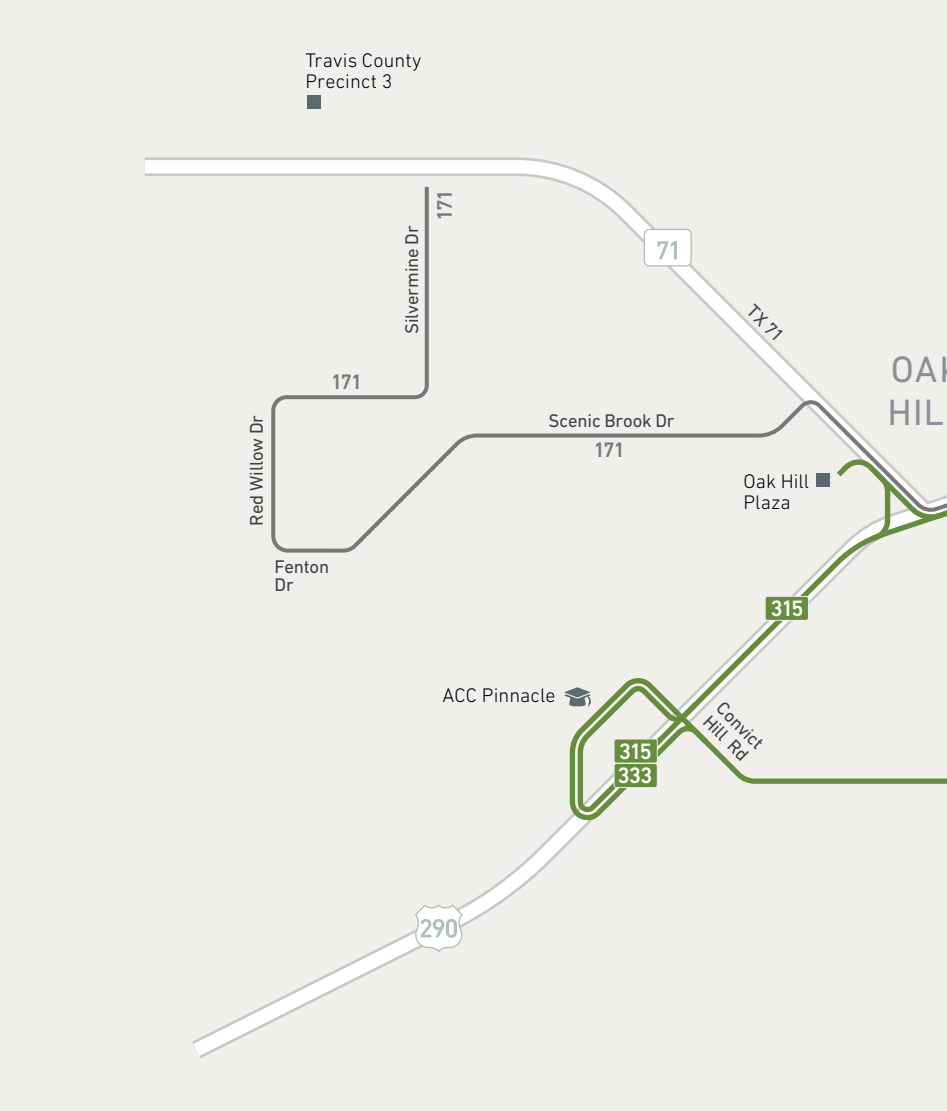

Bus & Rail Service

EFFECTIVE JUNE 3 – AUGUST 18, 2018

LEGEND

High-Frequency Routes

- **803 MetroRapid** Limited-stop service for a faster ride. Board and de-board at designated stations.
- **7 MetroBus Local** Local-stop service. Board and de-board at any bus stop along the route.

Regular Routes

- **6 MetroBus Local** Service to/from and via Downtown Austin along major streets.
- **353 MetroBus Local** Service in outlying areas, including Crosstown, Flex and Feeder routes.
- **656 UT Shuttle** Shuttle service linking University of Texas main campus to outlying residential areas.
- **935 MetroExpress, MetroFlyer** Including Limited routes.
- **50 Round Rock Transit** Round Rock service with connecting AM/PM trips to Austin.
- **465 MetroRail Shuttle** Shuttle service linking MetroRail stations to nearby activity centers.

MetroRail

- **MetroRail Red Line**

Places to Go

- Transit Hub
- School
- Hospital/Medical Center
- Point of Interest
- Park & Ride
- Library
- College/University
- Airport

SCHEMATIC MAP NOT TO SCALE