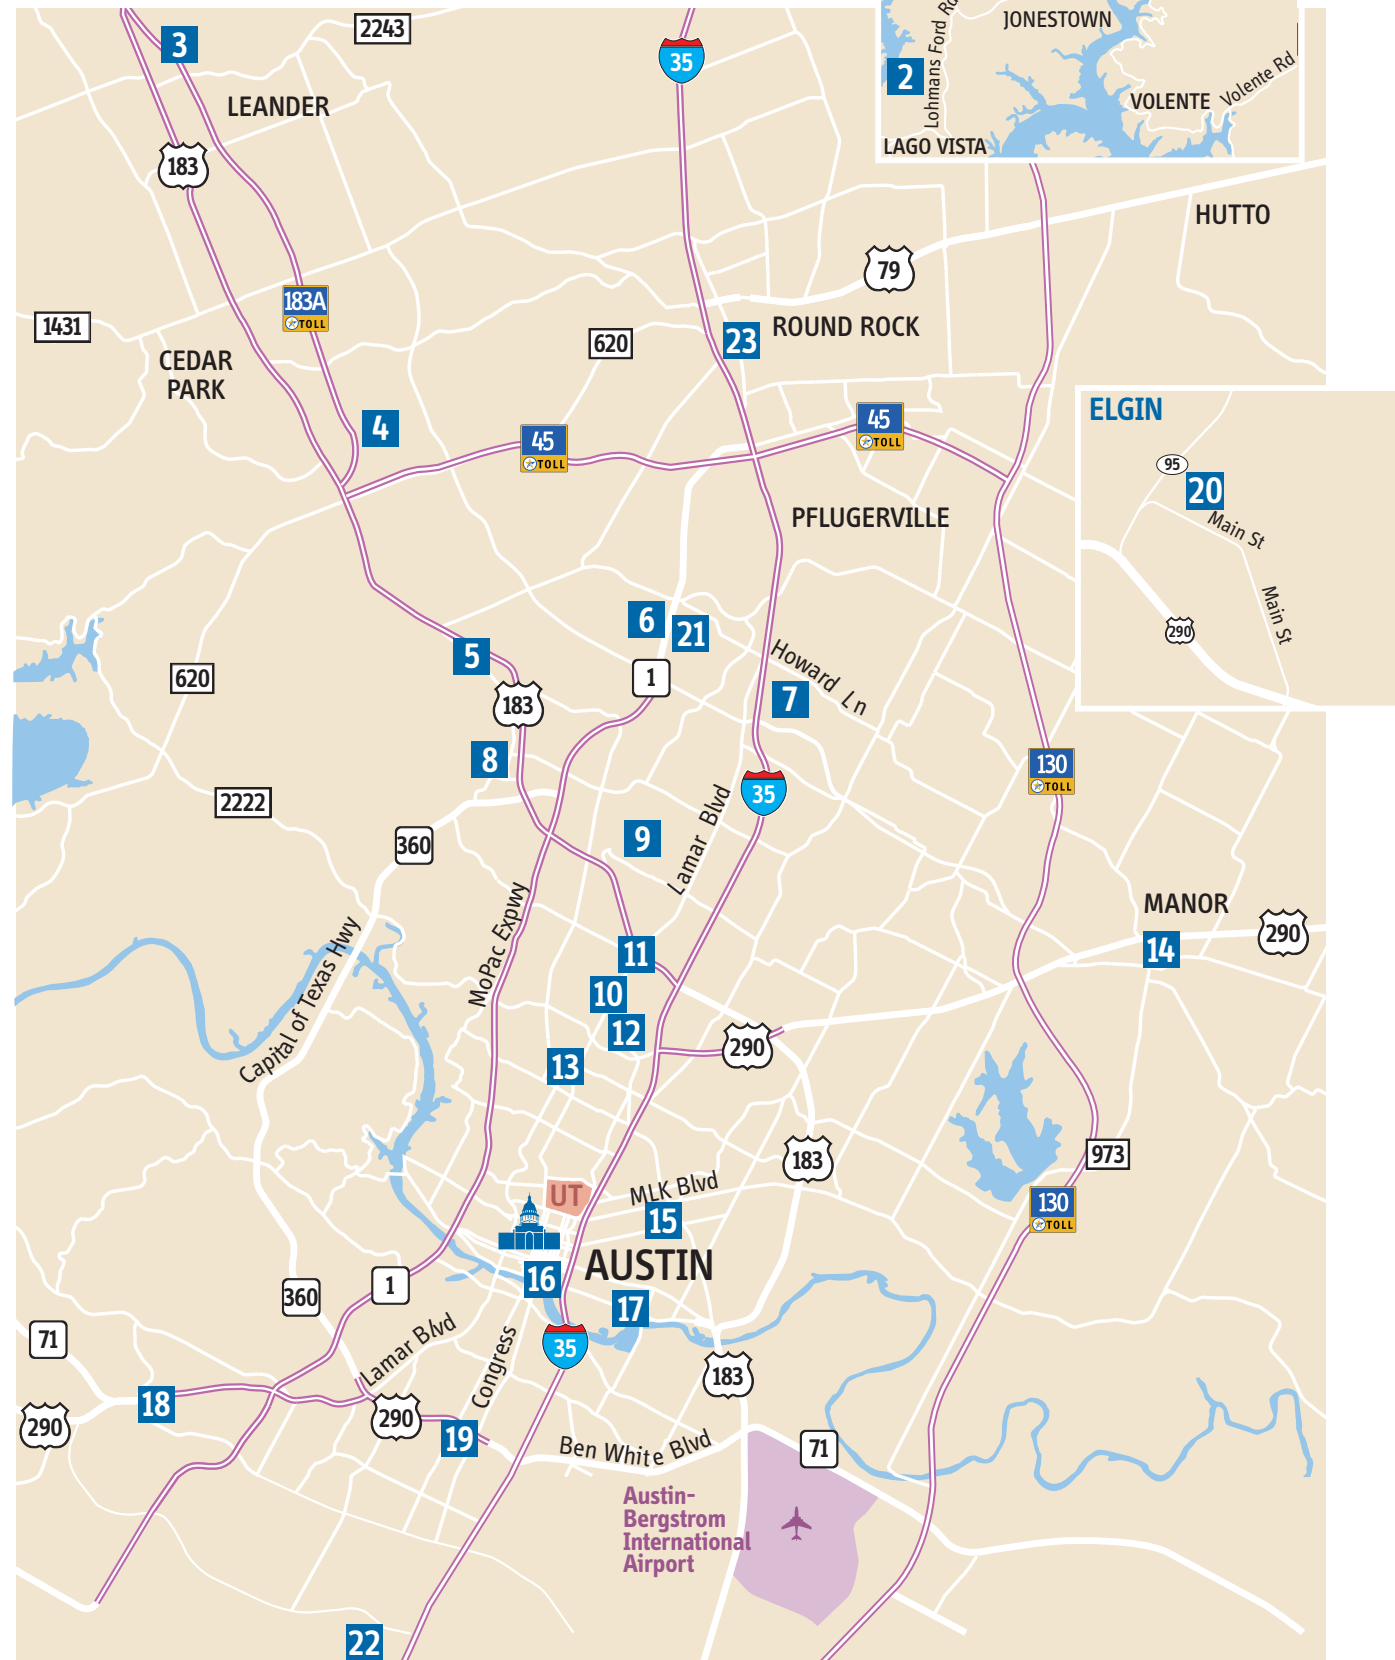

# Park & Ride/ Stations Map

# Park & Ride/Station Locations

**P** Parking Available At Location

## 4 LAKELINE STATION PARK & RIDE **P**

Lakeline Blvd./Lyndhurst St.  
13701 Lyndhurst St.  
214 Northwest Feeder  
383 Research  
550 MetroRail Red Line  
985 Leander/Lakeline Direct  
987 Leander/Lakeline Express  
CARTS Marble Falls

## 15 MLK STATION

1719 Alexander Ave.  
18 Martin Luther King  
465 MLK/UT  
550 MetroRail Red Line