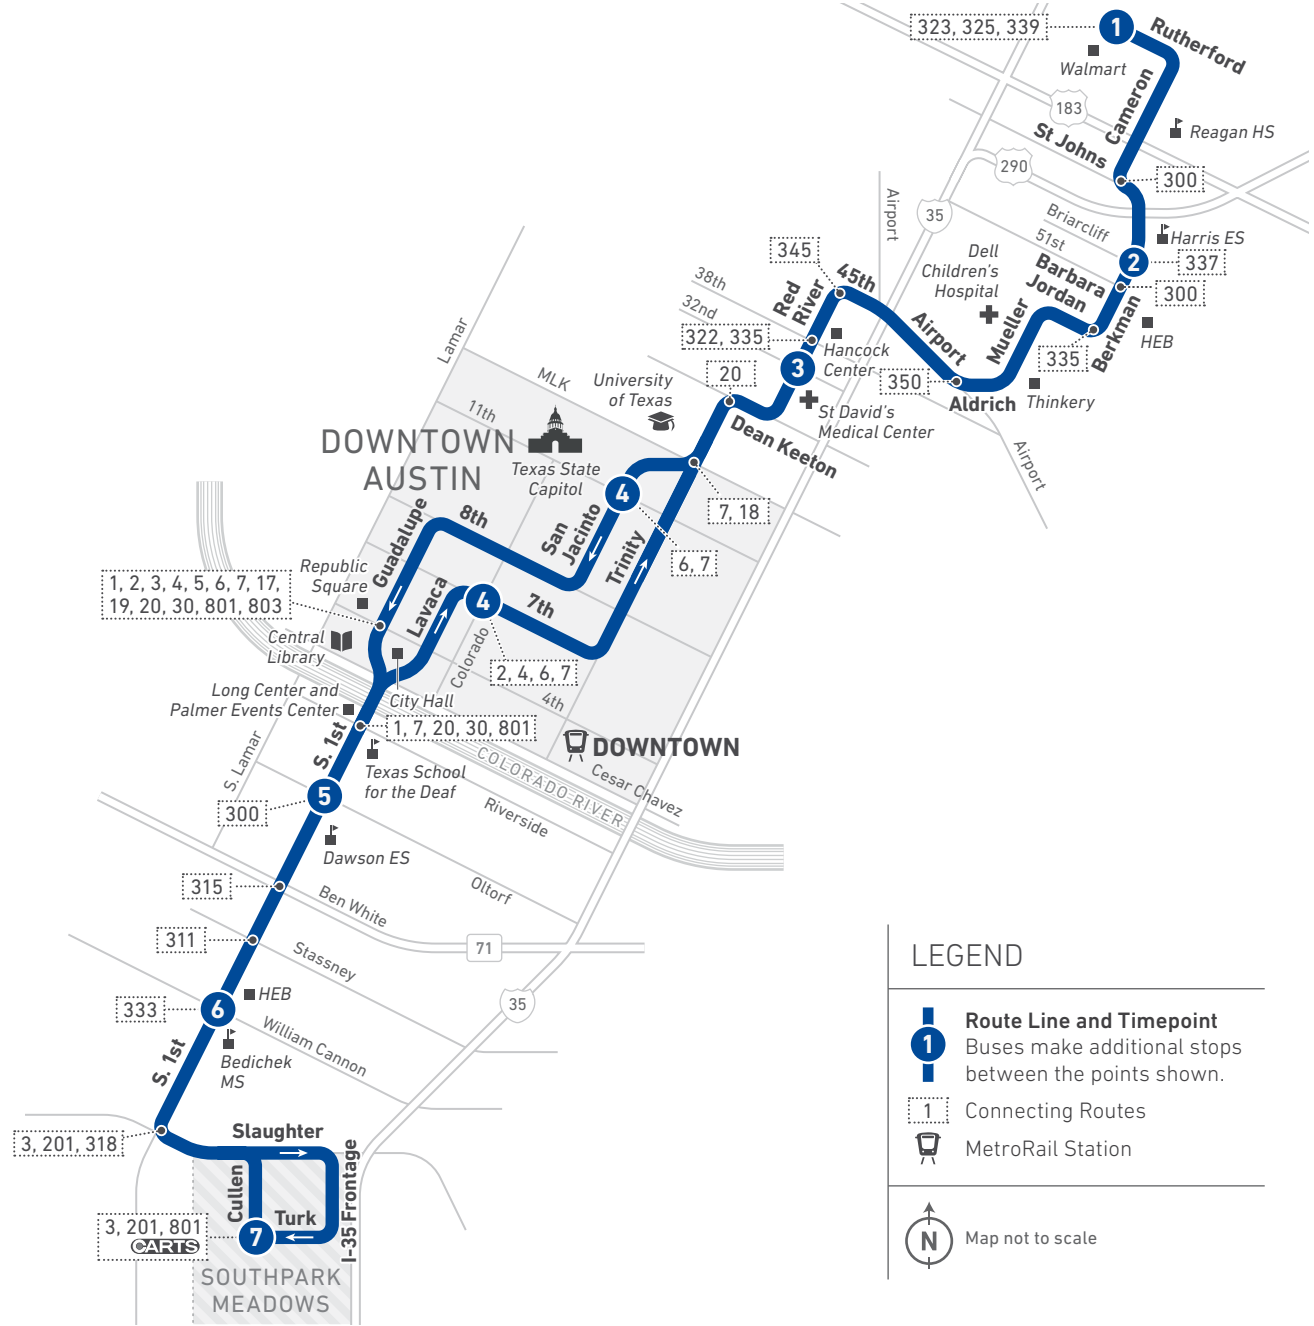

## South 1st/Red River (HIGH-FREQUENCY ROUTE)

LOCAL

### DESTINATIONS

- Walmart
- Reagan High School
- Harris Elementary School
- HEB
- Dell Children's Hospital
- Thinkery
- Hancock Center
- St. David's Medical Center
- University of Texas
- Texas State Capitol
- Downtown Austin
- Republic Square
- Central Library
- City Hall
- Long Center
- Palmer Events Center
- Texas School for the Deaf
- Dawson Elementary School
- Bedichek Middle School
- Southpark Meadows