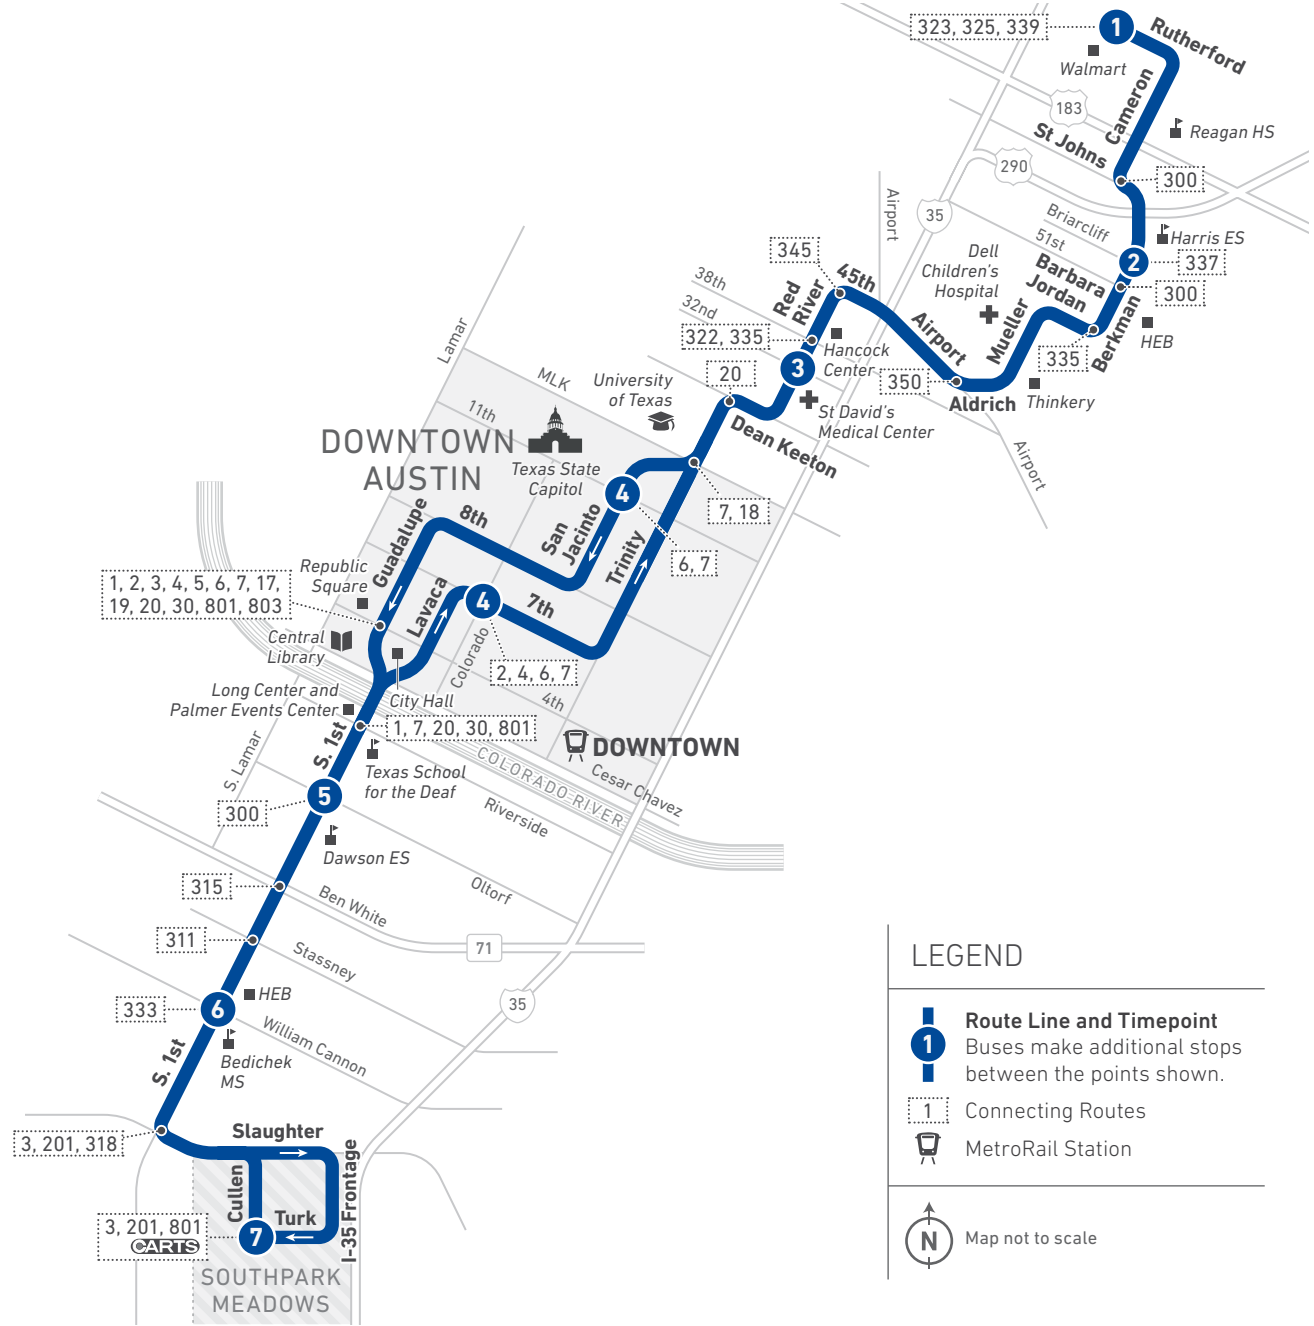

10

South 1st/Red River (HIGH-FREQUENCY ROUTE)

LOCAL

Scan the QR code to see an online version of this route map.

DESTINATIONS

- Walmart
- Reagan High School
- Harris Elementary School
- HEB
- Dell Children's Hospital
- Thinkery
- Hancock Center
- St. David's Medical Center
- University of Texas
- Texas State Capitol
- Downtown Austin
- Republic Square
- Central Library
- City Hall
- Long Center
- Palmer Events Center
- Texas School for the Deaf
- Dawson Elementary School
- Bedichek Middle School
- Southpark Meadows