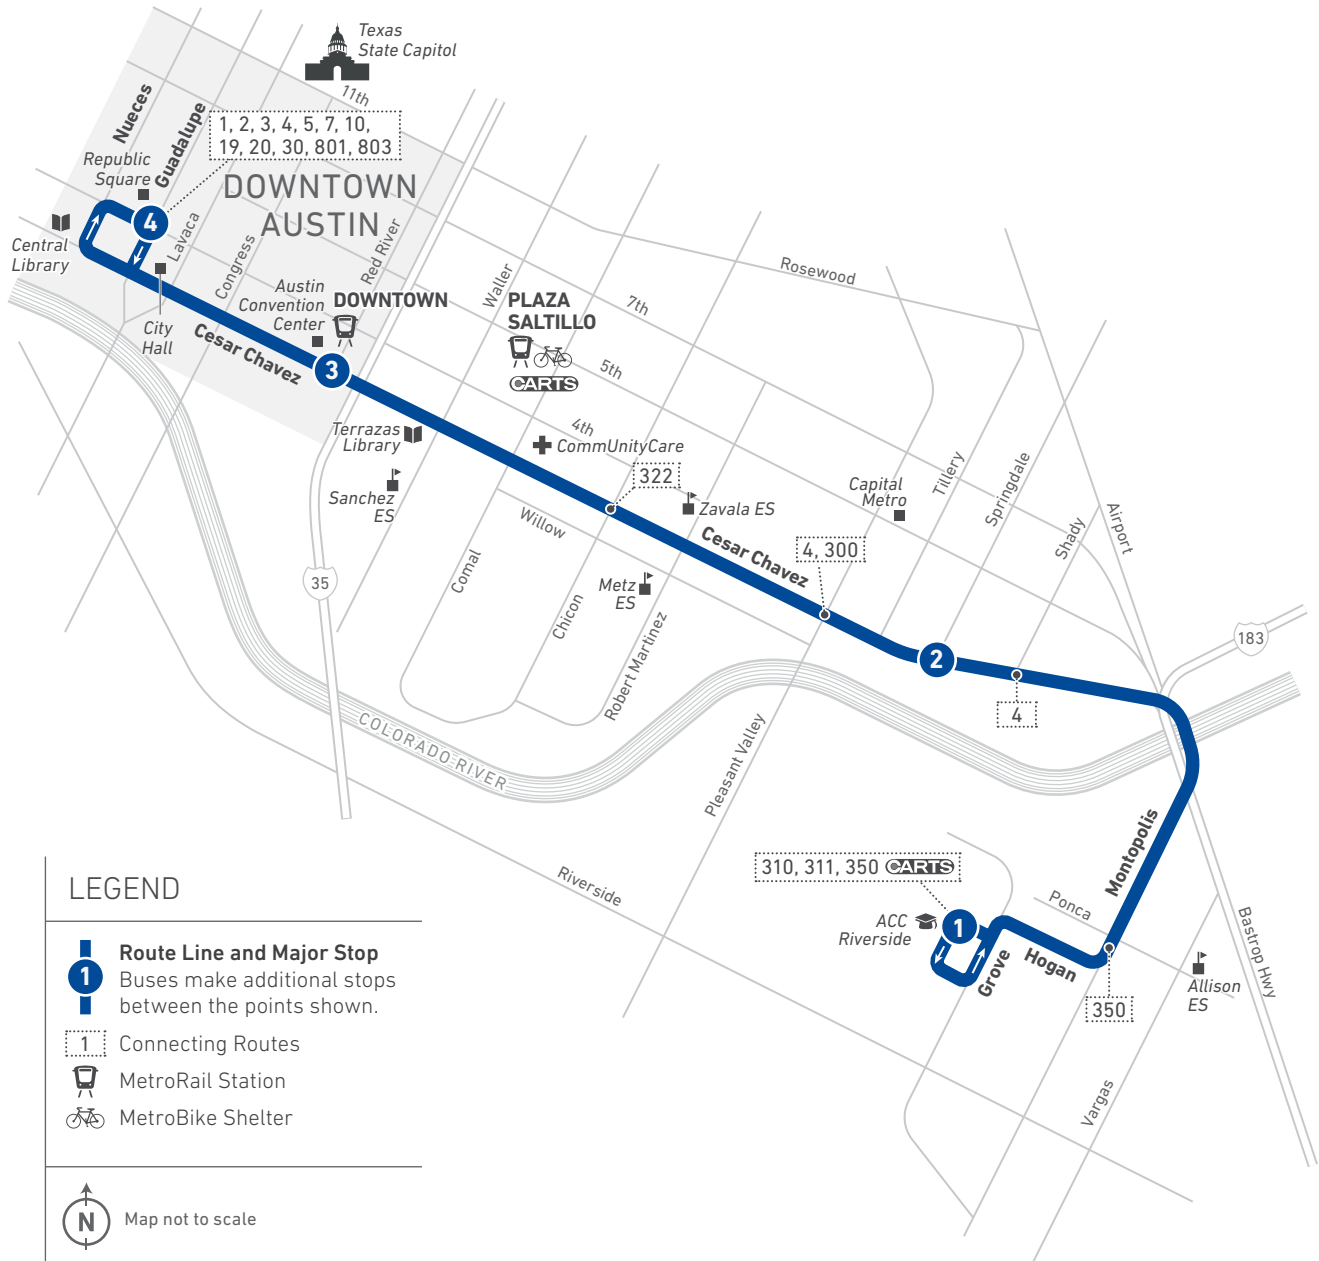

17

Cesar Chavez (HIGH-FREQUENCY ROUTE)

LOCAL

LEGEND

- Route Line and Major Stop**
Buses make additional stops between the points shown.
- 1** Connecting Routes
- MetroRail Station
- MetroBike Shelter

Map not to scale

Scan the QR code to see an online version of this route map.

DESTINATIONS

- ACC Riverside
- Zavala Elementary School
- Metz Elementary School
- CommUnityCare
- Plaza Saltillo Station
- Terrazas Library
- Sanchez Elementary School
- Downtown Station
- Austin Convention Center
- Downtown Austin
- City Hall
- Republic Square
- Central Library