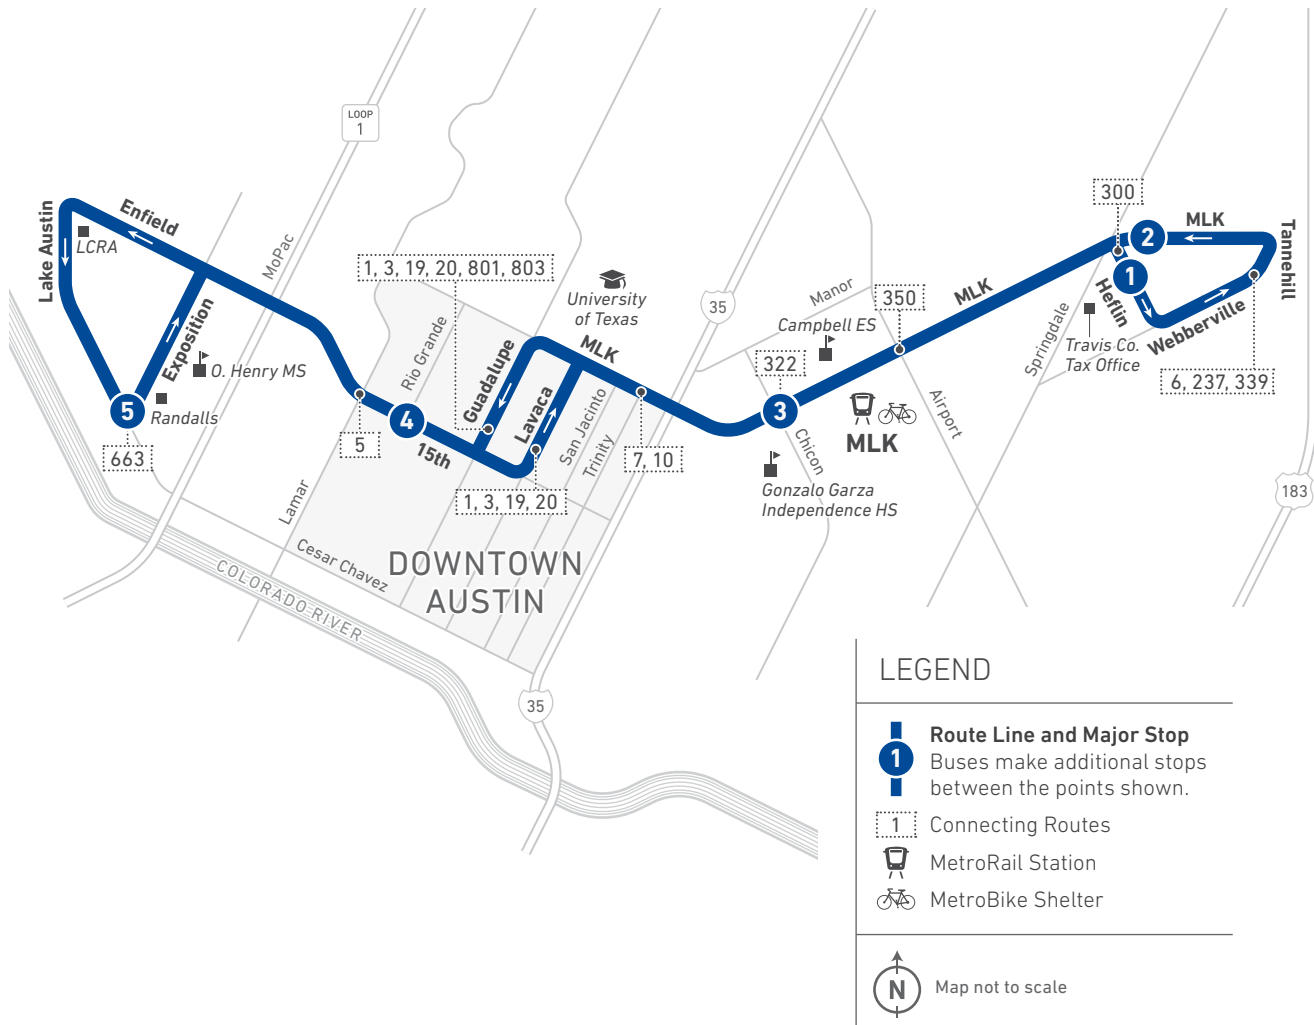

18

MLK (HIGH-FREQUENCY ROUTE)

LEGEND

- Route Line and Major Stop**
- Buses make additional stops between the points shown.
- Connecting Routes
- MetroRail Station
- MetroBike Shelter

Scan the QR code to see an online version of this route map.

DESTINATIONS

- Travis County Tax Office
- MLK Station
- Campbell Elementary School
- Gonzalo Garza Independence High School
- University of Texas
- Downtown Austin
- LCRA
- Randalls
- O. Henry Middle School