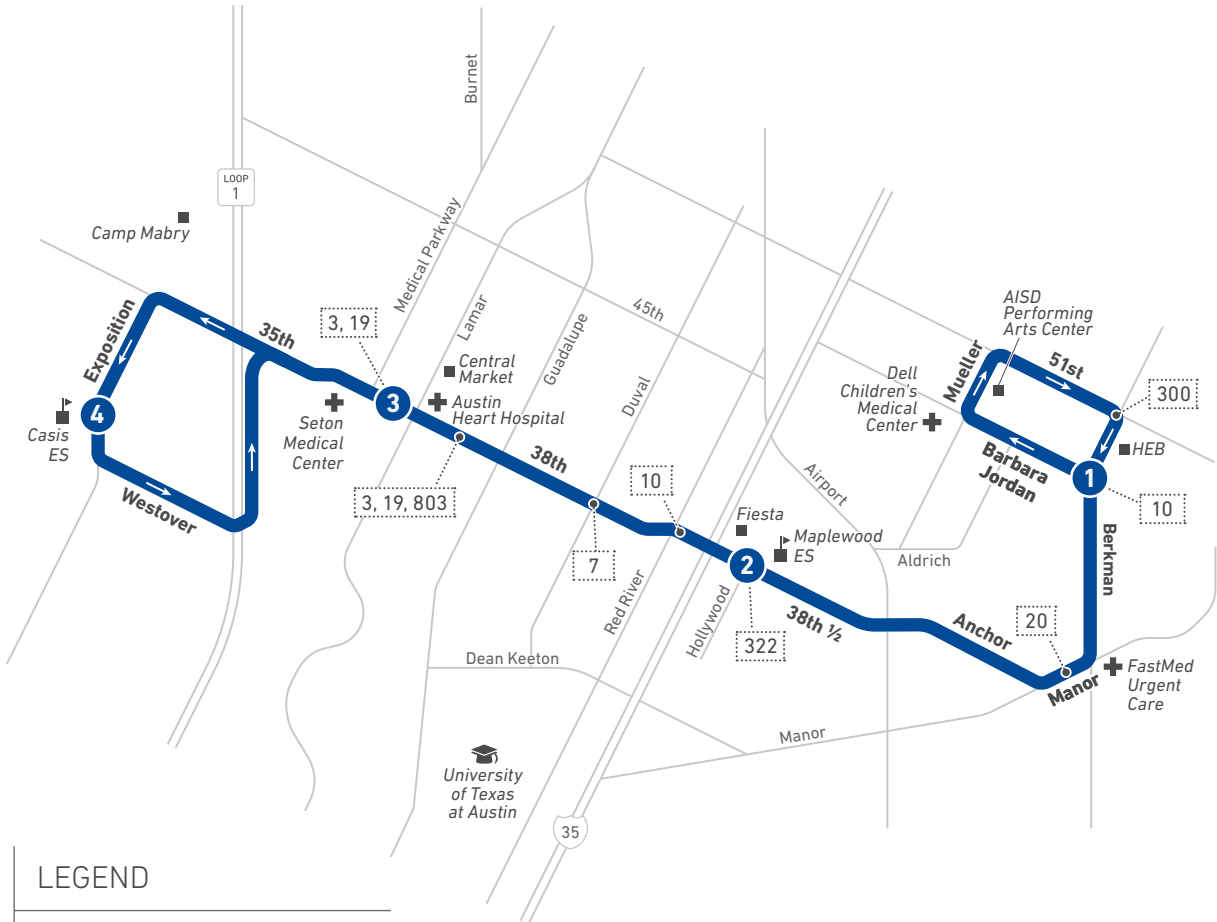

335

35th/38th Street (HIGH-FREQUENCY ROUTE)

LEGEND

- 1** Route Line and Timepoint
Buses make additional stops between the points shown.
- Connecting Routes

Scan the QR code to see an online version of this route map.

DESTINATIONS

- HEB
- AISD Performing Arts Center
- Dell Children's Medical Center
- FastMed Urgent Care
- Maplewood Elementary School
- Fiesta
- University of Texas at Austin
- Austin Heart Hospital
- Central Market
- Seton Medical Center
- Camp Mabry
- Casis Elementary School