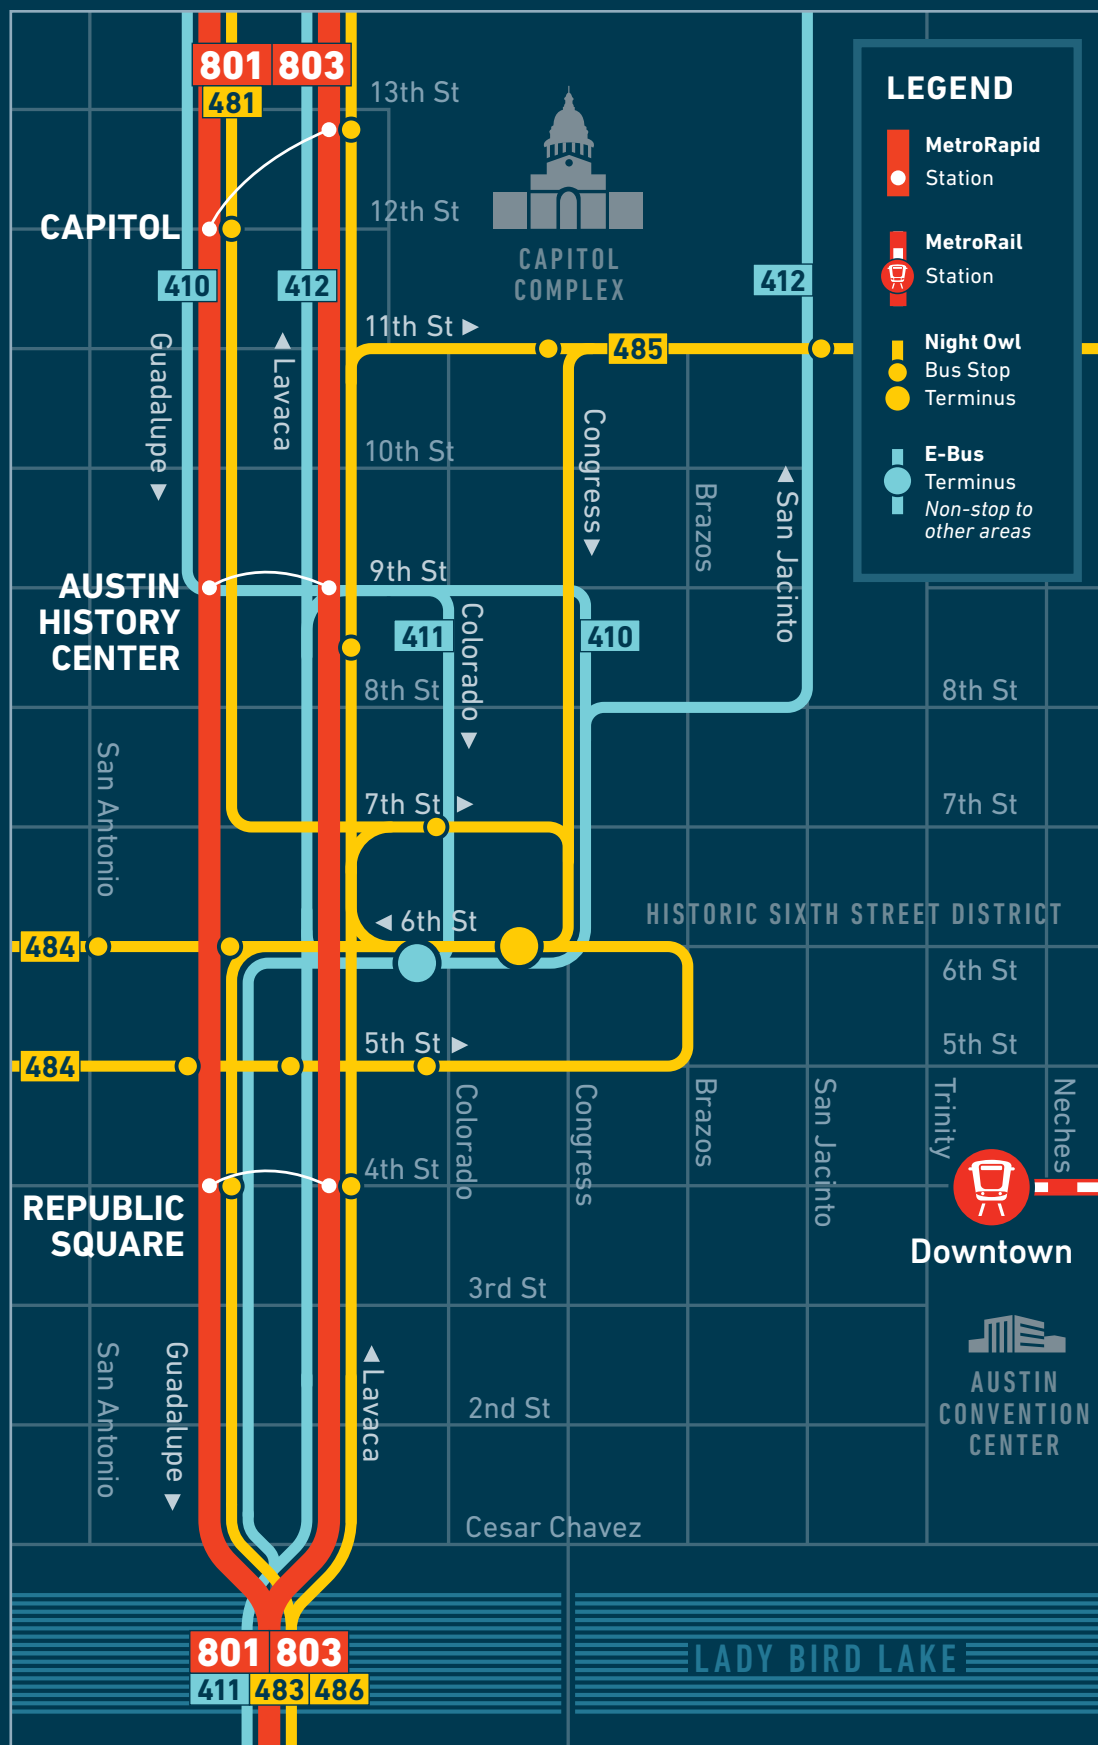

Until Midnight

-  **MetroRail**
 Fri-Sat nights
-  **MetroRapid**
 Mon-Sat nights

See Downtown Austin Map for more detail

N SCHEMATIC MAP
 NOT TO SCALE

DOWNTOWN AUSTIN

LATE NIGHT SERVICE

Whether you live here or are just visiting, Capital Metro offers safe and inexpensive options for traveling at night. Consider taking one of our special late-night services, the Night Owl, E-Bus, MetroRail or MetroRapid, to get to and from your destination safely.

UNTIL 3:30A

Night Owl

Mon–Sat nights

Service begins after midnight.

Route	first bus	buses run every	last bus
481 North Lamar			
from 6th/Congress	12:10a	20 mins	3:10a
from Lamar/Rundberg	12:40a	20 mins	3:40a
483 Riverside			
from 6th/Congress	12:10a	35 mins	3:05a
from Burton/Oltorf	12:29a	35 mins	3:24a
484 South Lamar			
from 6th/Congress	12:10a	35 mins	3:05a
from Victory/Ben White	12:26a	35 mins	3:21a
485 Cameron			
from 6th/Congress	12:10a	30 mins	3:10a
from Norwood Walmart	12:37a	30 mins	3:37a
486 South Congress			
from 6th/Congress	12:10a	30 mins	3:10a
from Pleasant Valley/William Cannon	12:36a	30 mins	3:36a

UNTIL MIDNIGHT

MetroRail

Fri–Sat nights

Route	first train	trains run every	last train
Red Line from Downtown			
Friday to Leander	7:30p	1 hour	12:30a
Saturday to Lakeline	4:41p	34 mins	12:03a
Red Line to Downtown			
Friday from Leander	6:23p	1 hour	10:54a
Saturday from Lakeline	4:48p	34 mins	11:02p

MetroRapid

Mon–Sat nights

Route	from	buses run every	until
801 N Lamar/S Congress			
Monday–Friday	7:00p	20 mins	12:30a
Saturday	7:00p	30 mins	12:30a
803 Burnet/S Lamar			
Monday–Friday	7:00p	20 mins	12:30a
Saturday	7:00p	30 mins	12:30a