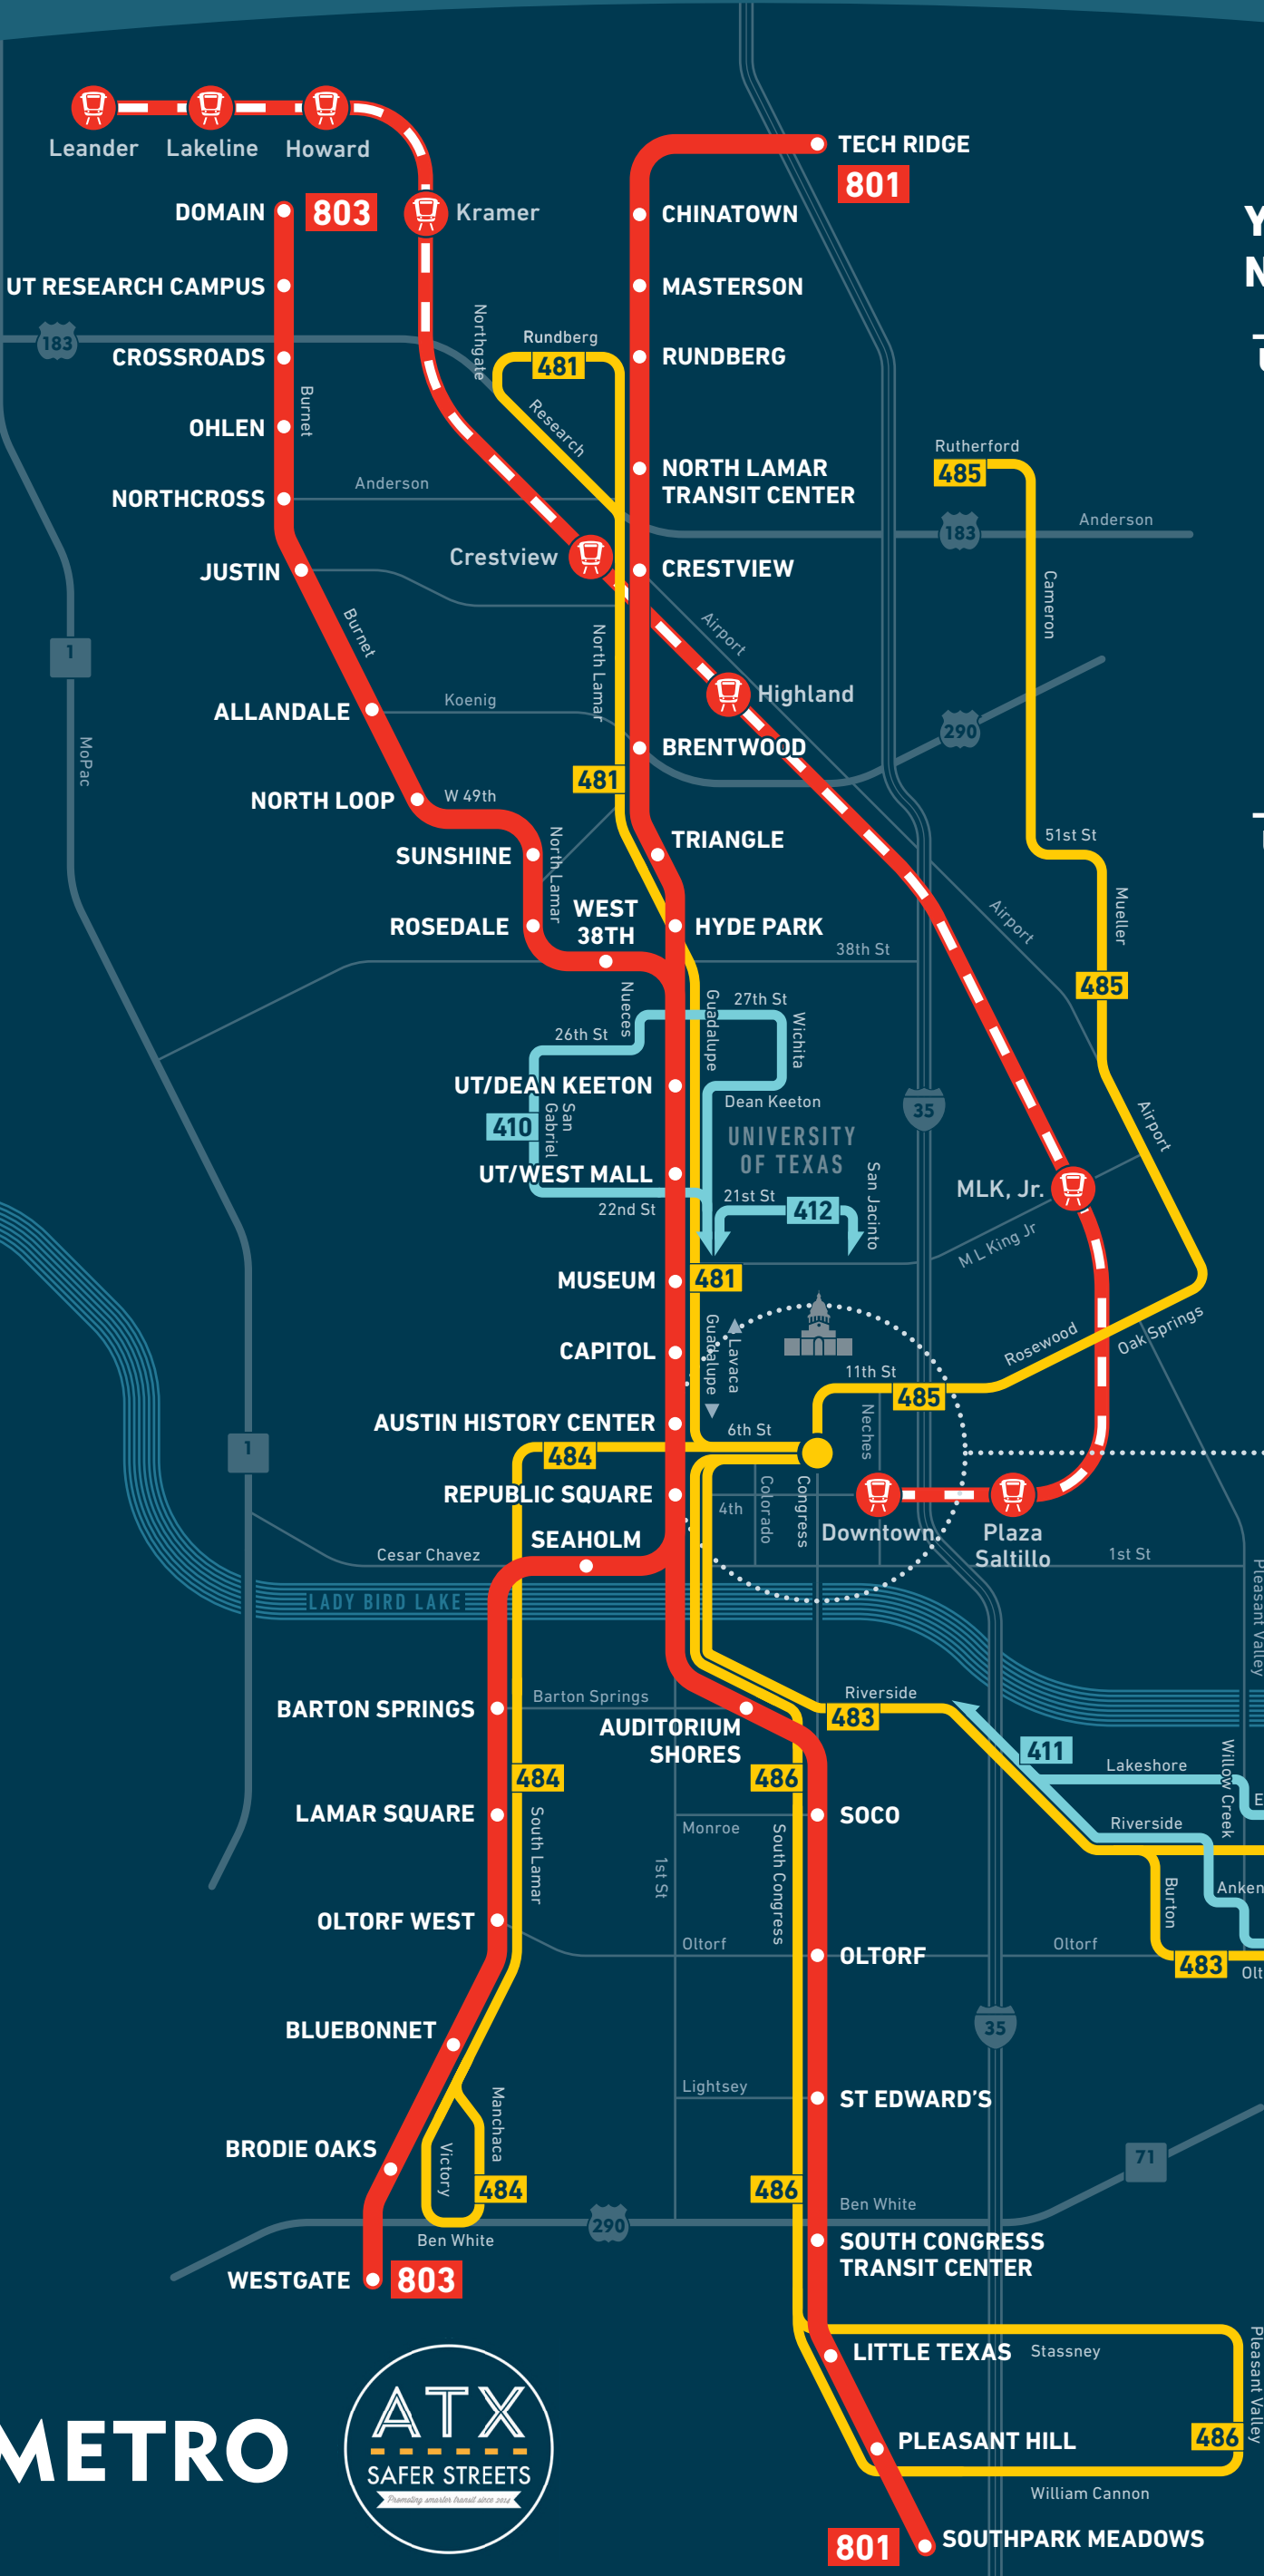

LATE NIGHT SERVICE

NIGHT OWL

E-BUS

YOUR LATE NIGHT OPTIONS:

Until 3:30a

Night Owl
Mon-Sat nights
All routes start and end downtown at 6th & Colorado
Service begins after midnight.

E-Bus
Thu-Sat nights
Non-stop to/from downtown terminus at 6th & Colorado
This service only operates during UT Fall and Spring semesters.

Until Midnight

- **MetroRail**
  Fri-Sat nights
- **MetroRapid**
  Mon-Sat nights

See Downtown Austin Map for more detail

N SCHEMATIC MAP
NOT TO SCALE